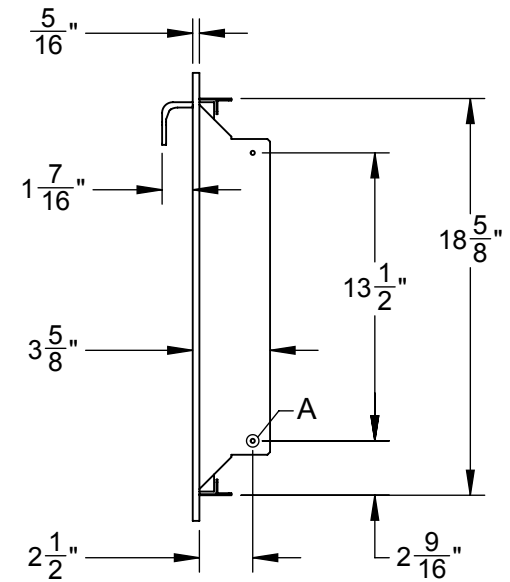

# AEAD30: DOUBLE ACCESS DOORS, 30"

**DETAIL A**  
SCALE 1 : 1

CUTOUT DIMENSIONS:  
19" H - 27 7/8" W