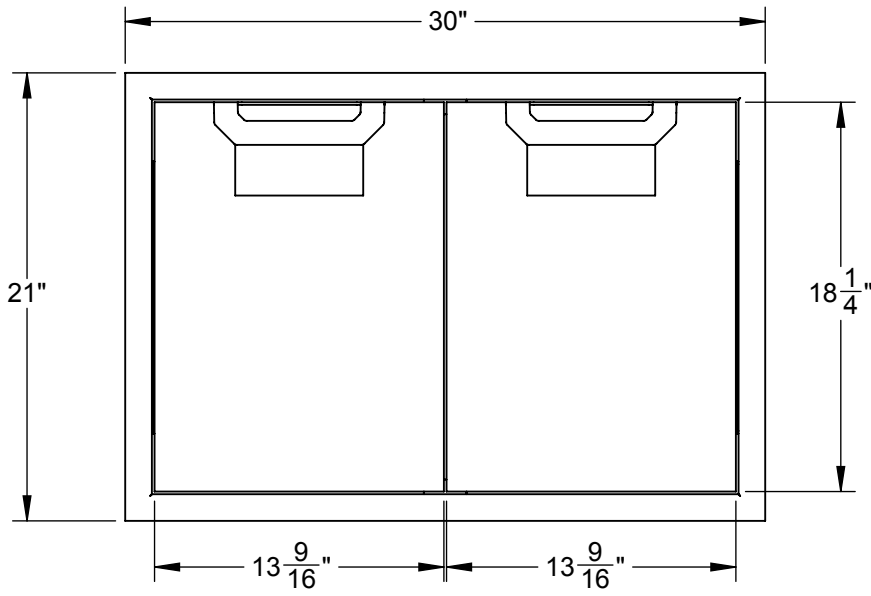

# AEAD30: DOUBLE ACCESS DOORS, 30"

**DETAIL A**  
SCALE 1 : 1

CUTOUT DIMENSIONS:  
19" H - 27 7/8" W