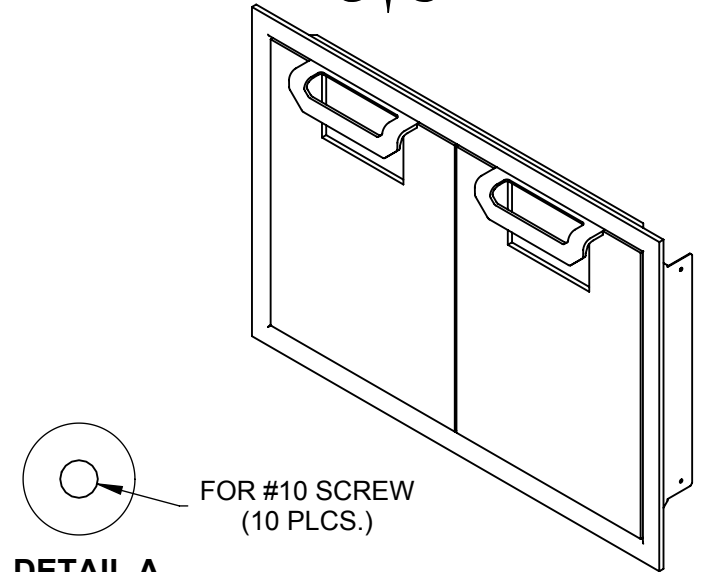

# AEAD30: DOUBLE ACCESS DOORS, 30"

**DETAIL A**  
SCALE 1 : 1

CUTOUT DIMENSIONS:  
19" H - 27 7/8" W