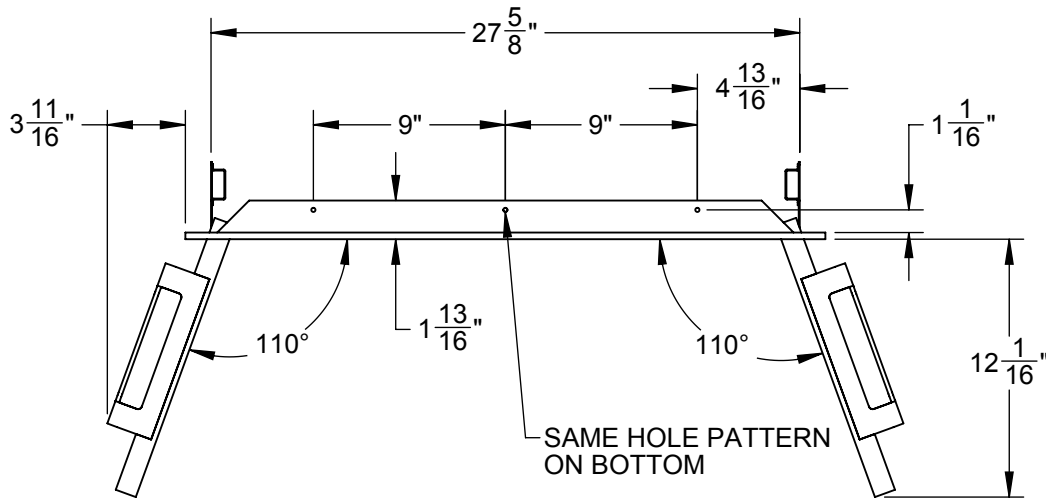

# AEAD30: DOUBLE ACCESS DOORS, 30"

**DETAIL A**  
SCALE 1 : 1

CUTOUT DIMENSIONS:  
19" H - 27 7/8" W