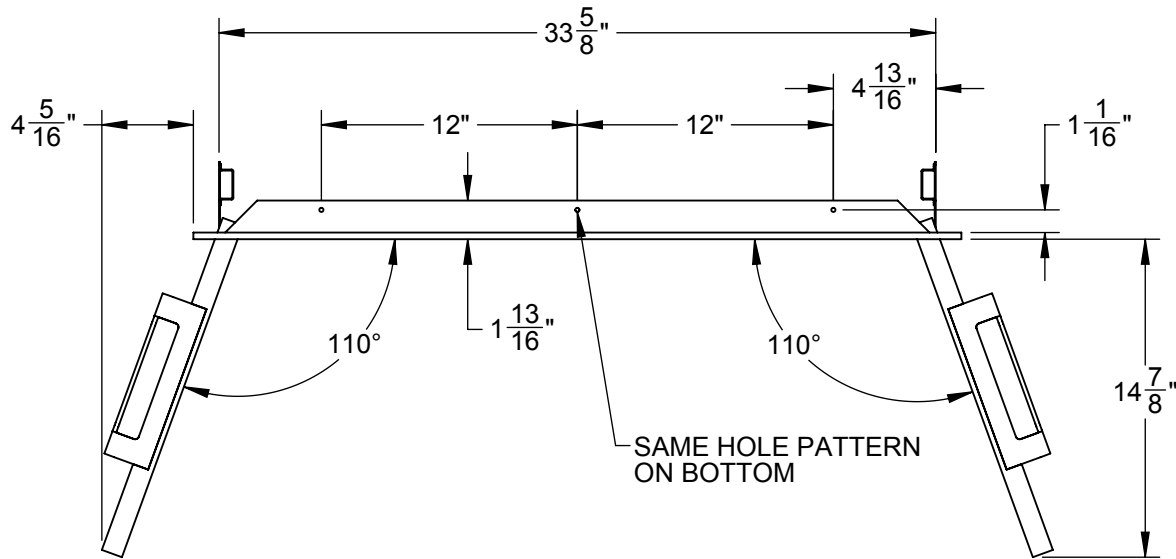

AEAD36: DOUBLE ACCESS DOORS, 36"

CUTOUT DIMENSIONS:
 $19"$ H - $33\frac{7}{8}"$ W