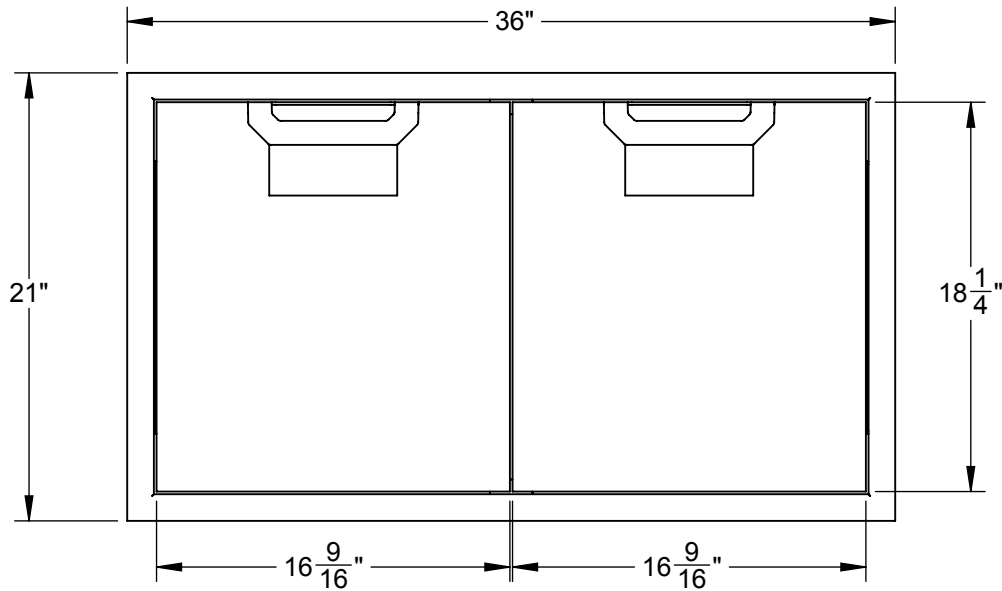

AEAD36: DOUBLE ACCESS DOORS, 36"

CUTOUT DIMENSIONS:
 $19"$ H - $33\frac{7}{8}"$ W