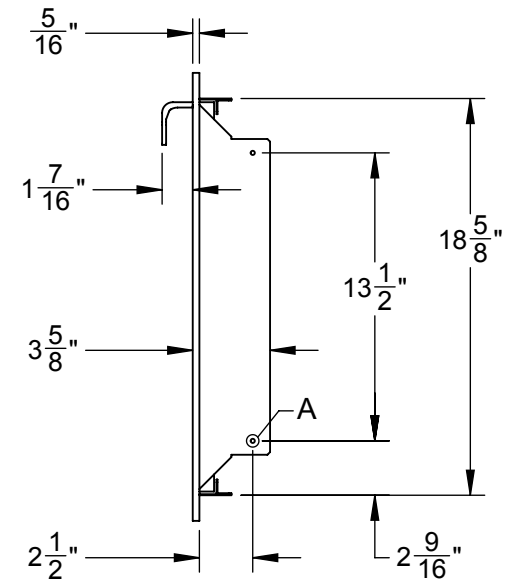

AEAD36: DOUBLE ACCESS DOORS, 36"

CUTOUT DIMENSIONS:
 $19"$ H - $33\frac{7}{8}"$ W