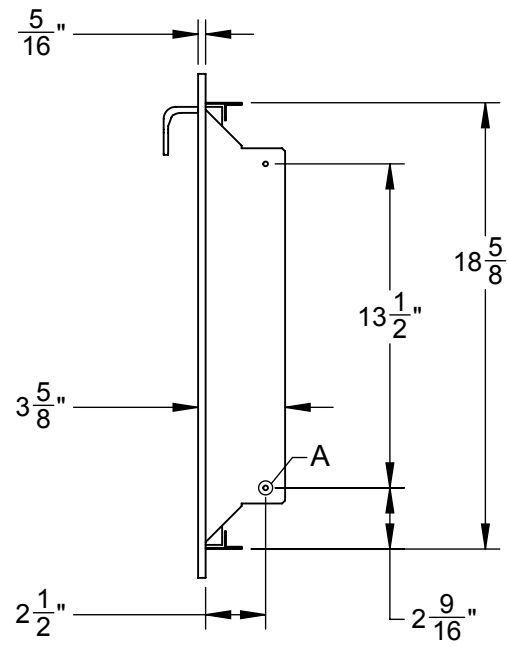

AEADL18: SINGLE ACCESS DOOR, HINGE LEFT, 18"

CUTOUT DIMENSIONS:
19" H - $15\frac{7}{8}$ " W