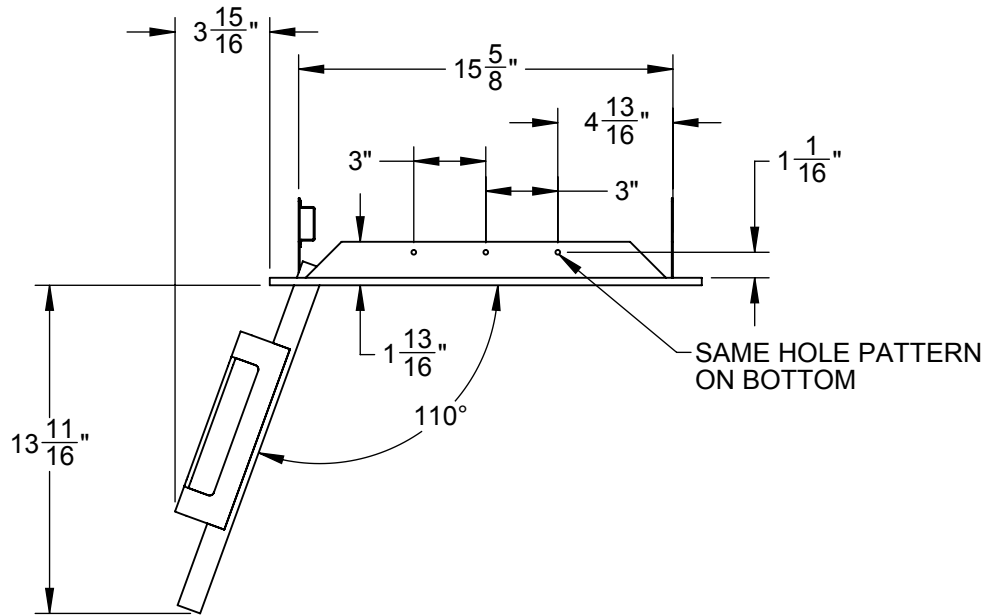

AEADL18: SINGLE ACCESS DOOR, HINGE LEFT, 18"

CUTOUT DIMENSIONS:
19" H - $15\frac{7}{8}$ " W