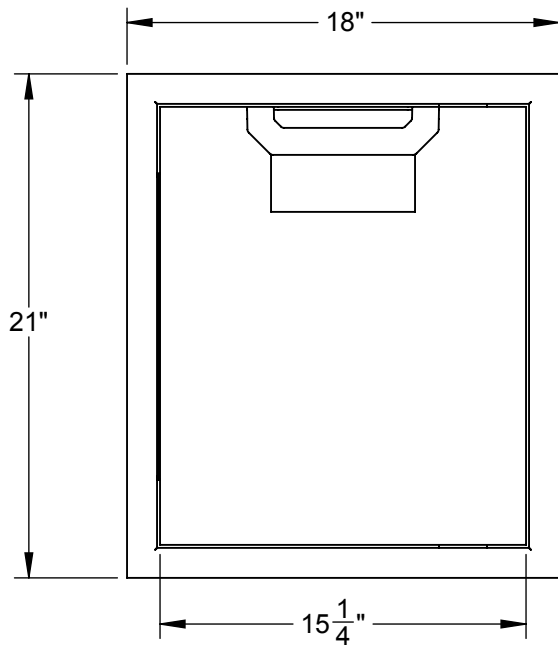

AEADL18: SINGLE ACCESS DOOR, HINGE LEFT, 18"

CUTOUT DIMENSIONS:
19" H - $15\frac{7}{8}$ " W