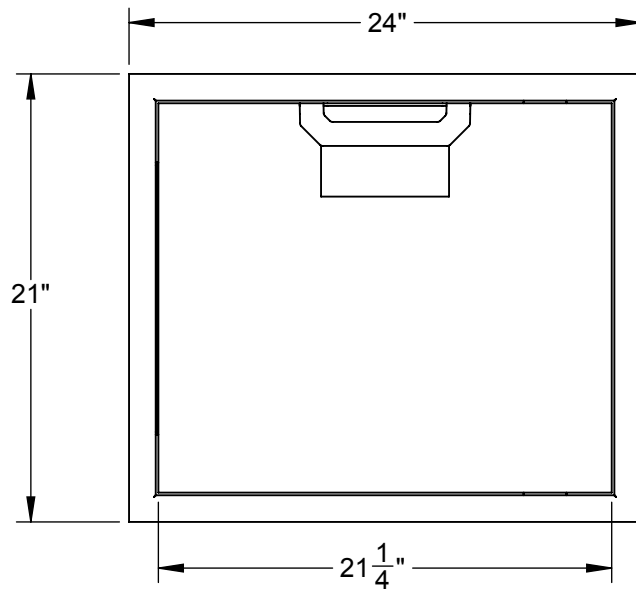

# AEADL24: SINGLE ACCESS DOOR, HINGE LEFT, 24"

CUTOUT DIMENSIONS:  
19" H - 21 <sup>7</sup>/<sub>8</sub>" W