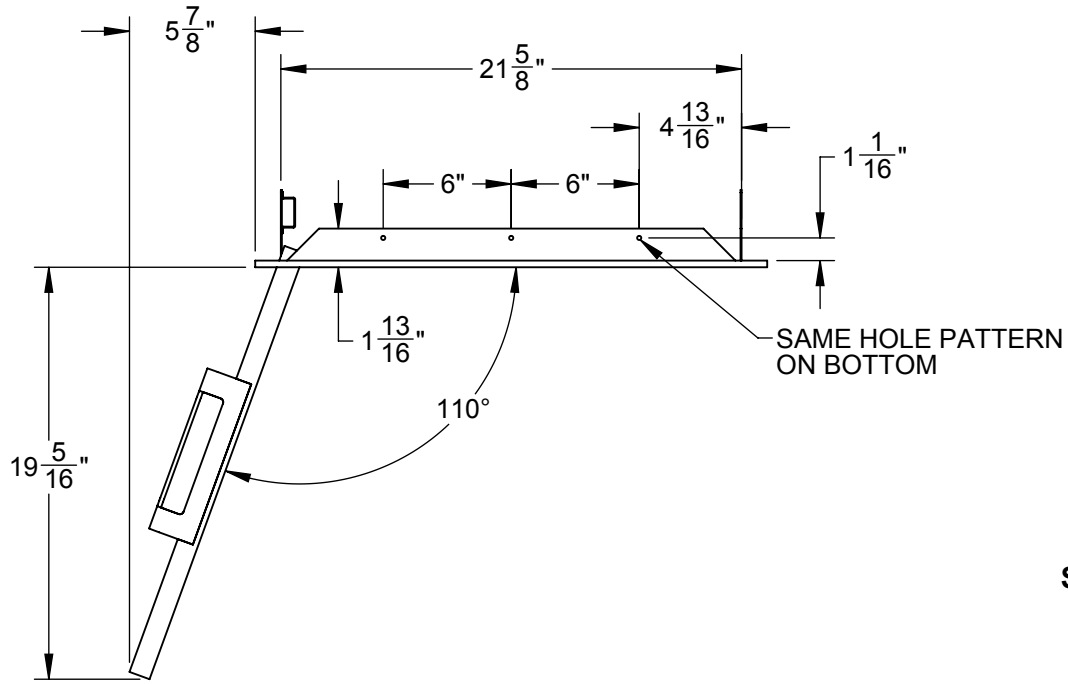

# AEADL24: SINGLE ACCESS DOOR, HINGE LEFT, 24"

CUTOUT DIMENSIONS:  
19" H - 21 <sup>7</sup>/<sub>8</sub>" W