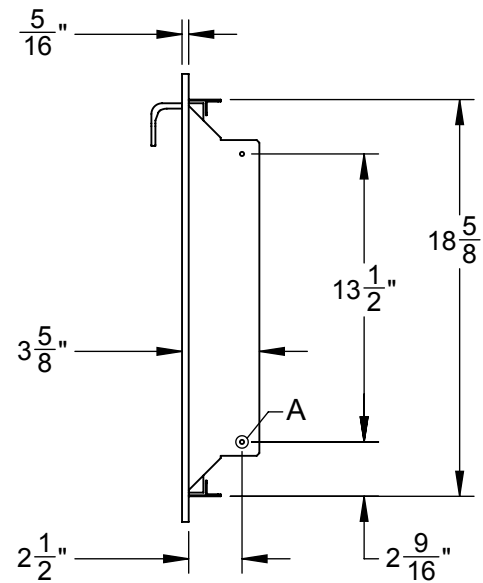

# AEADL24: SINGLE ACCESS DOOR, HINGE LEFT, 24"

CUTOUT DIMENSIONS:  
19" H - 21 <sup>7</sup>/<sub>8</sub>" W