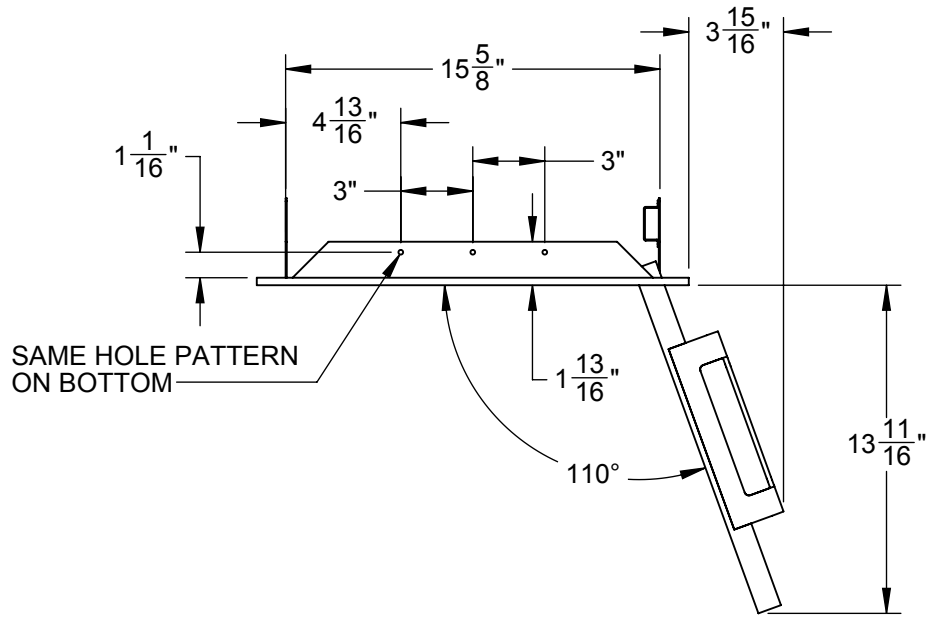

AEADR18: SINGLE ACCESS DOOR, HINGE RIGHT, 18"

CUTOUT DIMENSIONS:
 19 " H - $15\frac{7}{8}$ " W