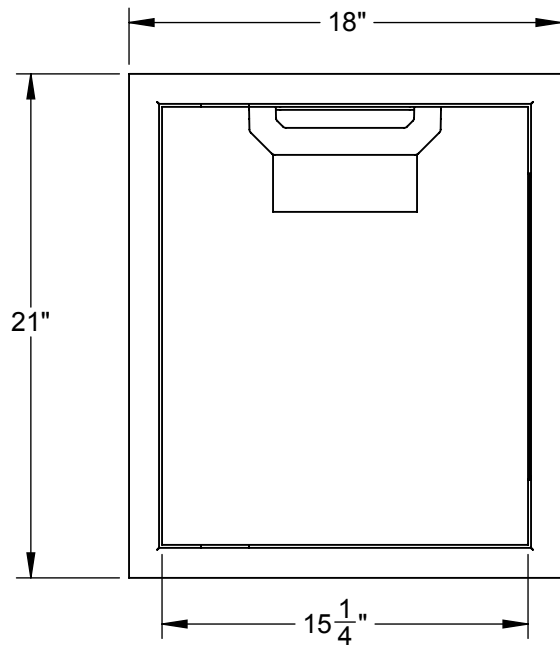

AEADR18: SINGLE ACCESS DOOR, HINGE RIGHT, 18"

CUTOUT DIMENSIONS:
 19 " H - $15\frac{7}{8}$ " W