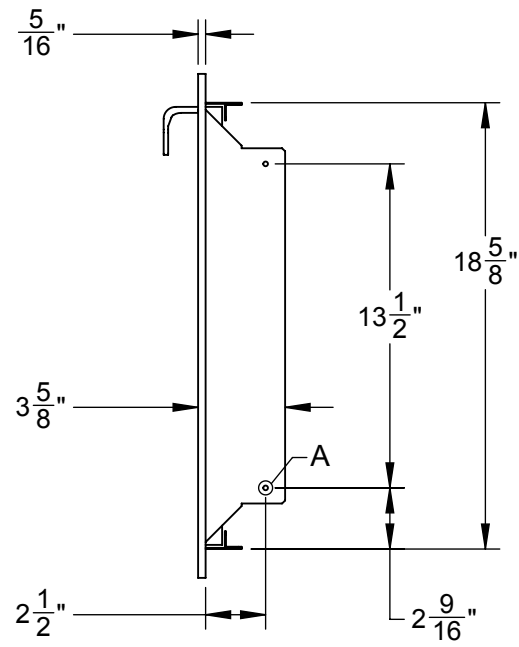

AEADR18: SINGLE ACCESS DOOR, HINGE RIGHT, 18"

CUTOUT DIMENSIONS:
 19 " H - $15\frac{7}{8}$ " W