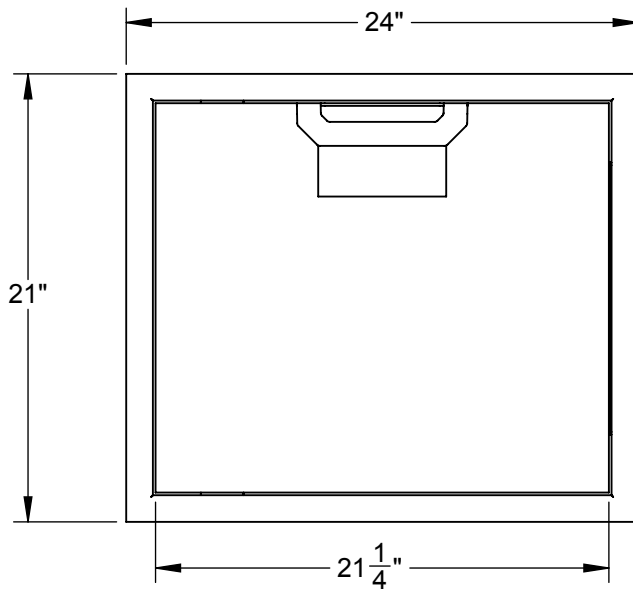

AEADR24: SINGLE ACCESS DOOR, HINGE RIGHT, 24"

FOR #10 SCREW  
(10 PLCS.)

**DETAIL A**  
SCALE 1 : 1

CUTOUT DIMENSIONS:  
19" H -  $21 \frac{7}{8}$ " W