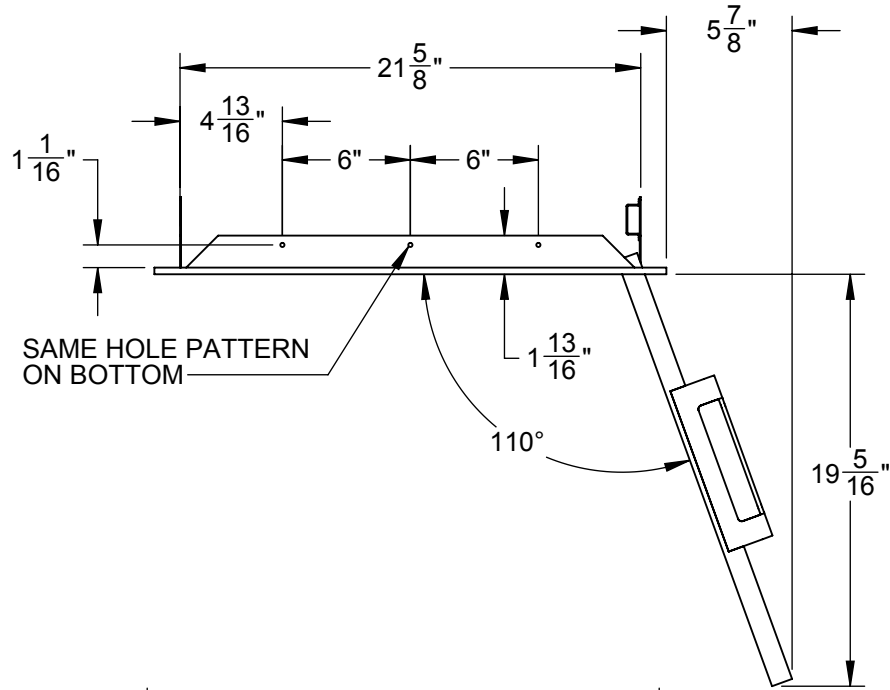

AEADR24: SINGLE ACCESS DOOR, HINGE RIGHT, 24"

FOR #10 SCREW  
(10 PLCS.)

**DETAIL A**  
SCALE 1 : 1

CUTOUT DIMENSIONS:  
19" H -  $21 \frac{7}{8}$ " W