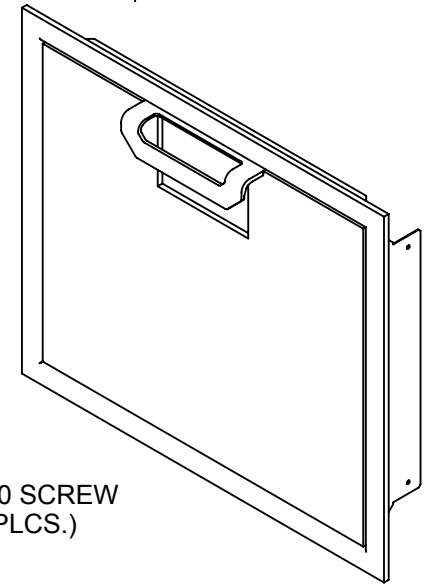

AEADR24: SINGLE ACCESS DOOR, HINGE RIGHT, 24"

FOR #10 SCREW  
(10 PLCS.)

**DETAIL A**  
SCALE 1 : 1

CUTOUT DIMENSIONS:  
19" H -  $21 \frac{7}{8}$ " W