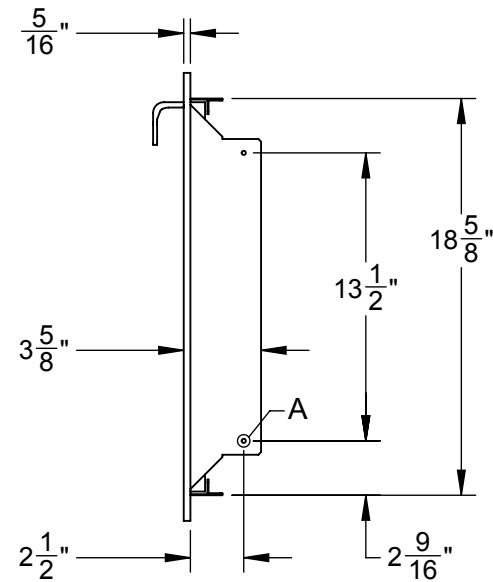

AEADR24: SINGLE ACCESS DOOR, HINGE RIGHT, 24"

FOR #10 SCREW  
(10 PLCS.)

**DETAIL A**  
SCALE 1 : 1

CUTOUT DIMENSIONS:  
19" H -  $21 \frac{7}{8}$ " W