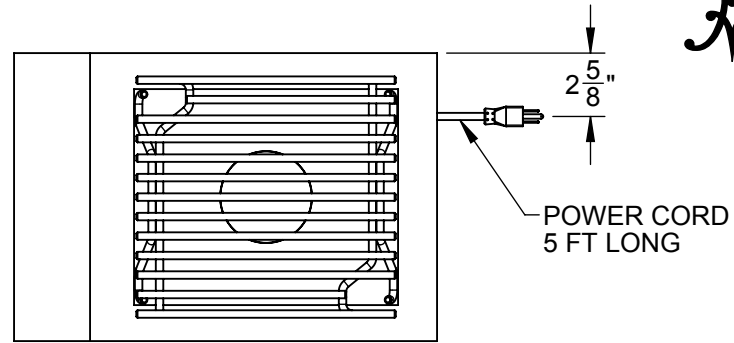

AEB121: SINGLE SIDE BURNER

TOP VIEW

FRONT VIEW

RIGHT VIEW

BOTTOM VIEW

AEB121: SINGLE SIDE BURNER

COUNTERTOP OVERHANG DETAIL

3-1/2" X 5-1/2"
MIN. OPENING
FOR GAS & ELEC.

TOP VIEW

TOP VIEW (UNIT INSTALLED)

FRONT VIEW

FRONT VIEW (UNIT INSTALLED)