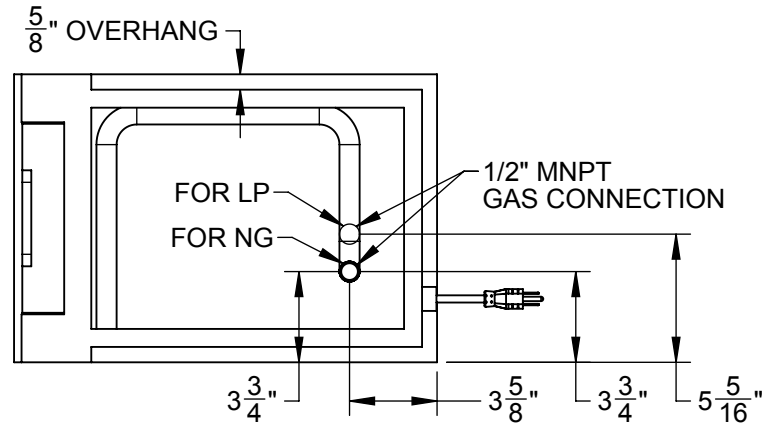

AEB121: SINGLE SIDE BURNER

TOP VIEW

FRONT VIEW

RIGHT VIEW

BOTTOM VIEW

AEB121: SINGLE SIDE BURNER

COUNTERTOP OVERHANG DETAIL

3-1/2" X 5-1/2"
MIN. OPENING
FOR GAS & ELEC.

TOP VIEW

TOP VIEW (UNIT INSTALLED)

FRONT VIEW

FRONT VIEW (UNIT INSTALLED)