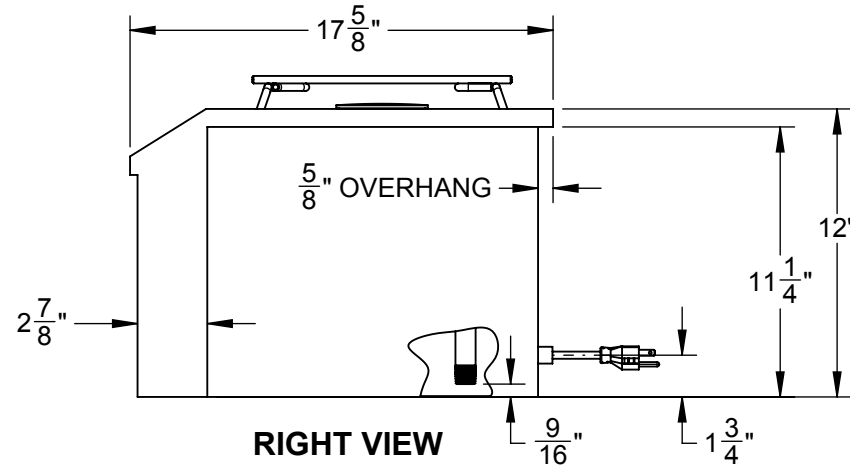

AEB121: SINGLE SIDE BURNER

TOP VIEW

FRONT VIEW

RIGHT VIEW

BOTTOM VIEW

AEB121: SINGLE SIDE BURNER

COUNTERTOP OVERHANG DETAIL

3-1/2" X 5-1/2"
MIN. OPENING
FOR GAS & ELEC.

TOP VIEW

TOP VIEW (UNIT INSTALLED)

FRONT VIEW

FRONT VIEW (UNIT INSTALLED)