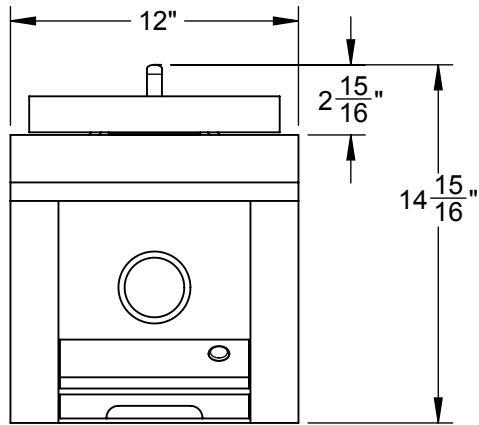

AEB121: SINGLE SIDE BURNER

TOP VIEW

FRONT VIEW

RIGHT VIEW

BOTTOM VIEW

AEB121: SINGLE SIDE BURNER

COUNTERTOP OVERHANG DETAIL

3-1/2" X 5-1/2"
MIN. OPENING
FOR GAS & ELEC.

TOP VIEW

TOP VIEW (UNIT INSTALLED)

FRONT VIEW

FRONT VIEW (UNIT INSTALLED)