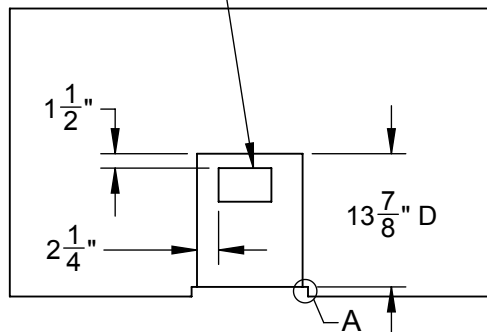

AEB121: SINGLE SIDE BURNER

TOP VIEW

FRONT VIEW

RIGHT VIEW

BOTTOM VIEW

AEB121: SINGLE SIDE BURNER

COUNTERTOP OVERHANG DETAIL

3-1/2" X 5-1/2"
MIN. OPENING
FOR GAS & ELEC.

TOP VIEW

TOP VIEW (UNIT INSTALLED)

FRONT VIEW

FRONT VIEW (UNIT INSTALLED)