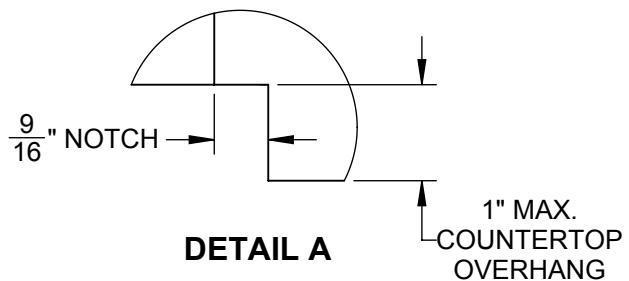

AEB121: SINGLE SIDE BURNER

TOP VIEW

FRONT VIEW

RIGHT VIEW

BOTTOM VIEW

AEB121: SINGLE SIDE BURNER

COUNTERTOP OVERHANG DETAIL

3-1/2" X 5-1/2"
MIN. OPENING
FOR GAS & ELEC.

TOP VIEW

TOP VIEW (UNIT INSTALLED)

FRONT VIEW

FRONT VIEW (UNIT INSTALLED)