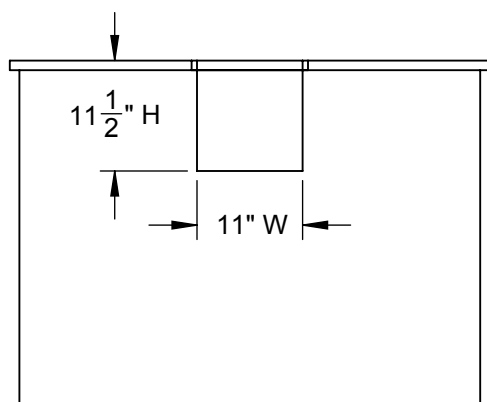

AEB121: SINGLE SIDE BURNER

TOP VIEW

FRONT VIEW

RIGHT VIEW

BOTTOM VIEW

AEB121: SINGLE SIDE BURNER

COUNTERTOP OVERHANG DETAIL

3-1/2" X 5-1/2"
MIN. OPENING
FOR GAS & ELEC.

TOP VIEW

TOP VIEW (UNIT INSTALLED)

FRONT VIEW

FRONT VIEW (UNIT INSTALLED)