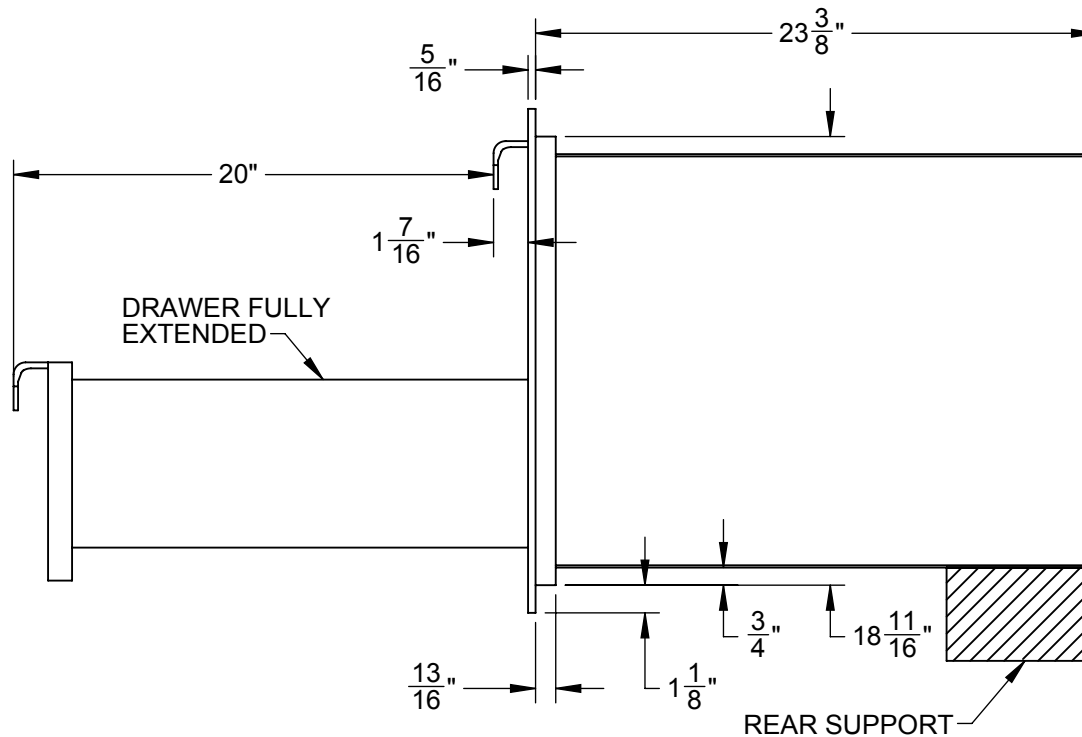

AEDR16: DOUBLE DRAWER, 16"

CUTOUT DIMENSIONS:
19" H - 13 7/8" W - 23 3/8" D

Revised: 3/23/2017