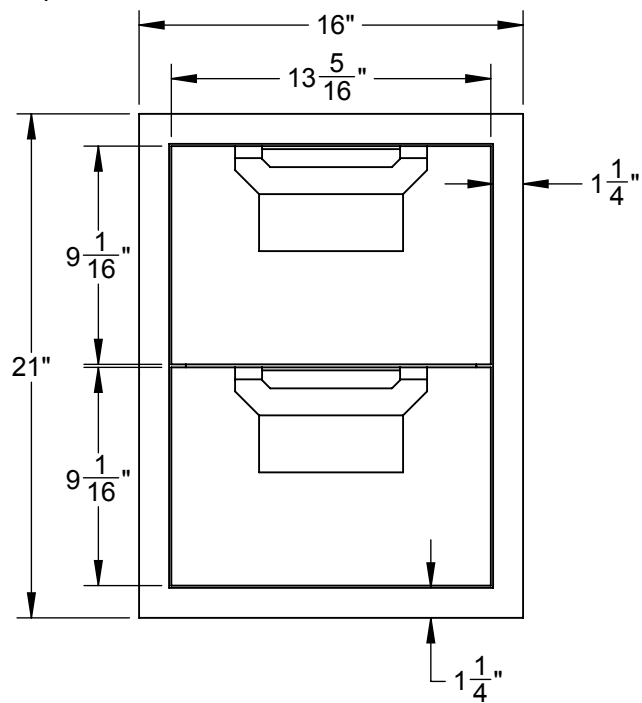

AEDR16: DOUBLE DRAWER, 16"

CUTOUT DIMENSIONS:
19" H - 13 7/8" W - 23 3/8" D

Revised: 3/23/2017