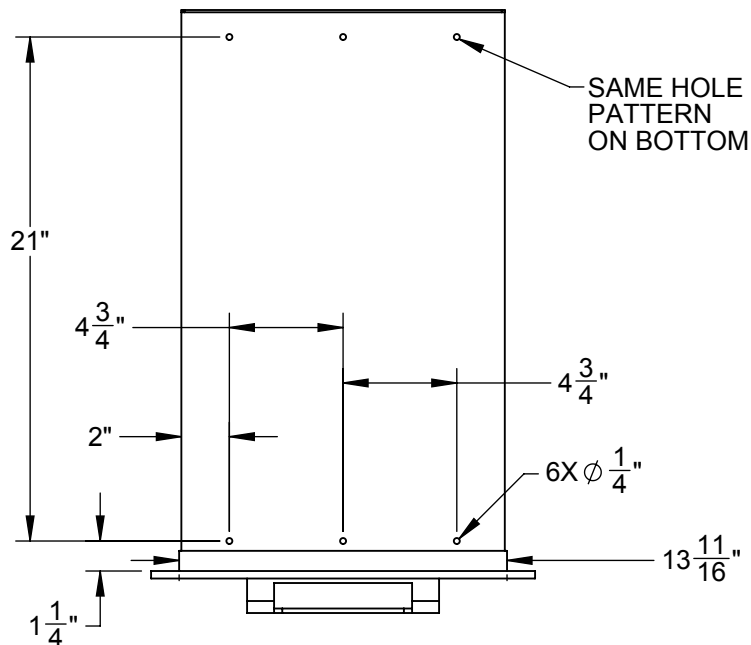

AEDR16: DOUBLE DRAWER, 16"

CUTOUT DIMENSIONS:
19" H - 13 7/8" W - 23 3/8" D

Revised: 3/23/2017