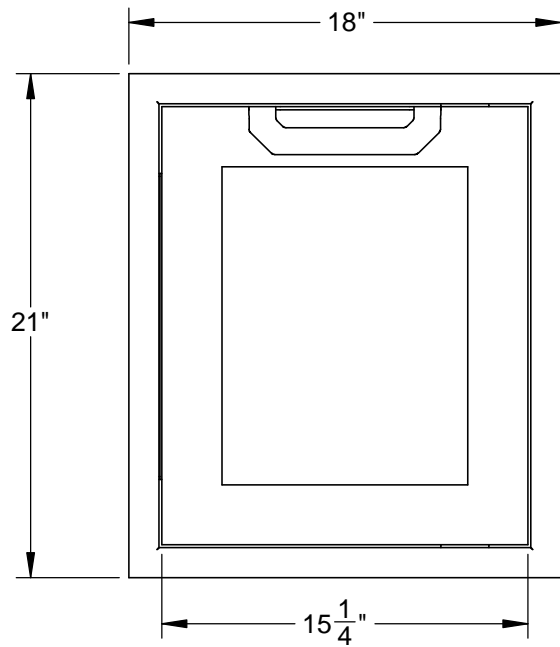

# AGADL18: SINGLE ACCESS DOOR, HINGE LEFT, MARQUISE, 18"

CUTOUT DIMENSIONS:  
19" H -  $15\frac{7}{8}$ " W