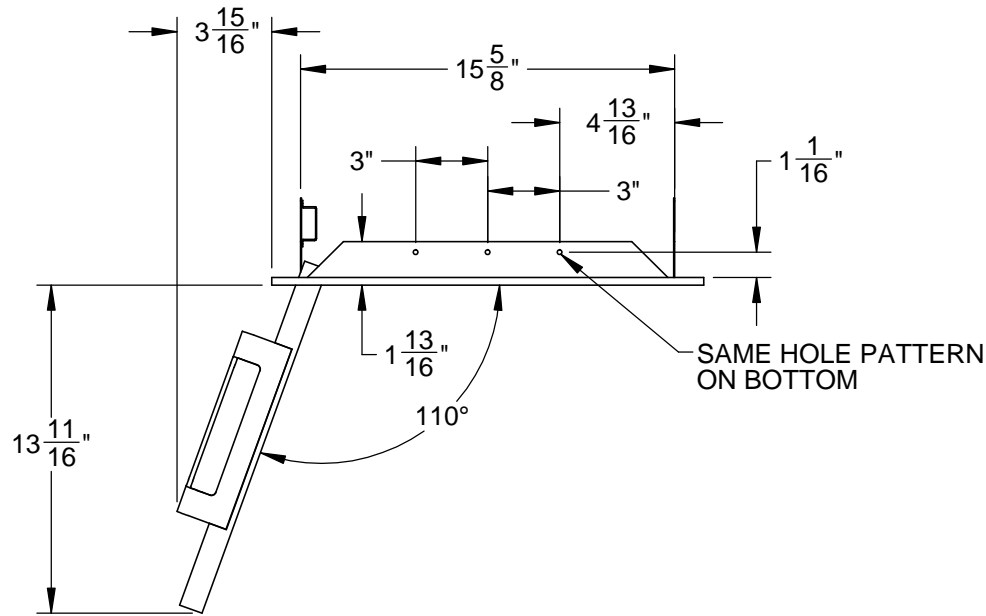

# AGADL18: SINGLE ACCESS DOOR, HINGE LEFT, MARQUISE, 18"

CUTOUT DIMENSIONS:  
19" H -  $15\frac{7}{8}$ " W