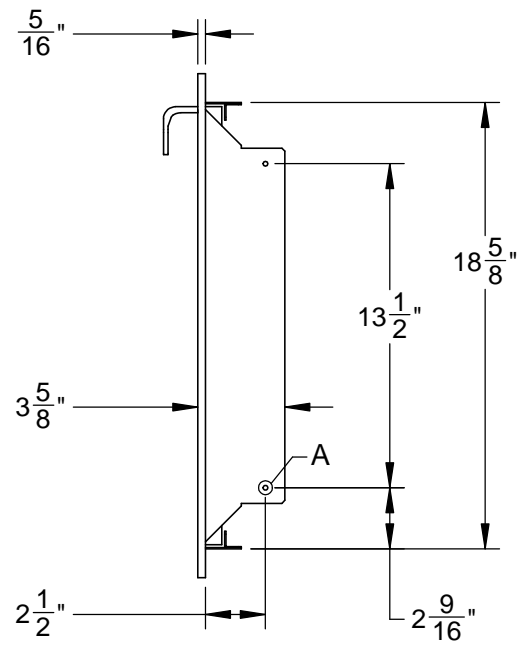

# AGADL18: SINGLE ACCESS DOOR, HINGE LEFT, MARQUISE, 18"

CUTOUT DIMENSIONS:  
19" H -  $15\frac{7}{8}$ " W