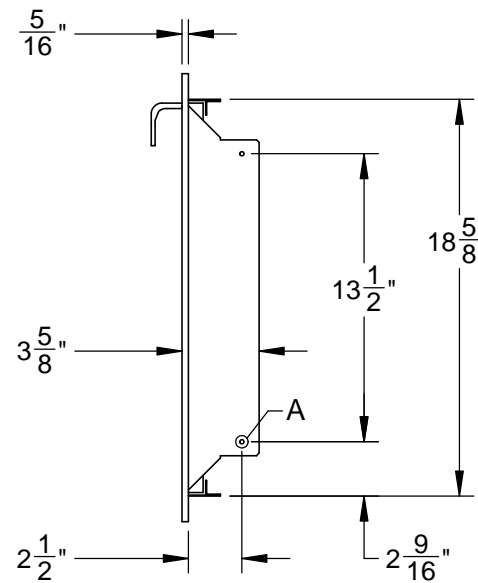

# AGADL24: SINGLE ACCESS DOOR, HINGE LEFT, MARQUISE, 24"

**CUTOUT DIMENSIONS:**  
 19" H -  $21\frac{7}{8}$ " W