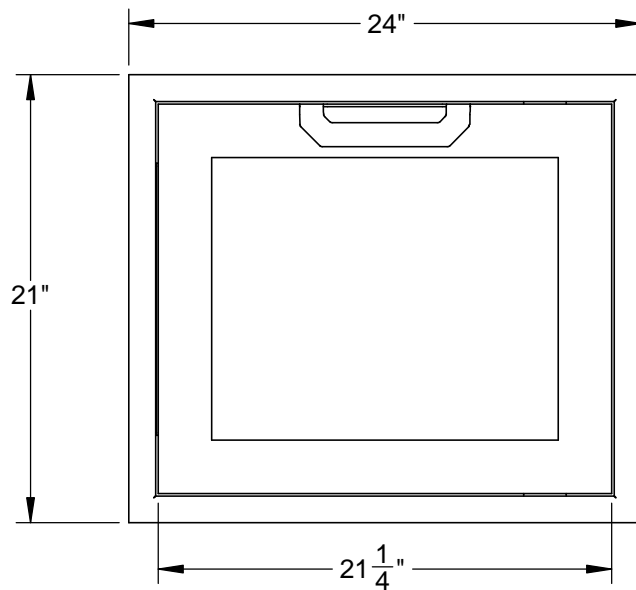

# AGADL24: SINGLE ACCESS DOOR, HINGE LEFT, MARQUISE, 24"

**CUTOUT DIMENSIONS:**  
 19" H -  $21\frac{7}{8}$ " W