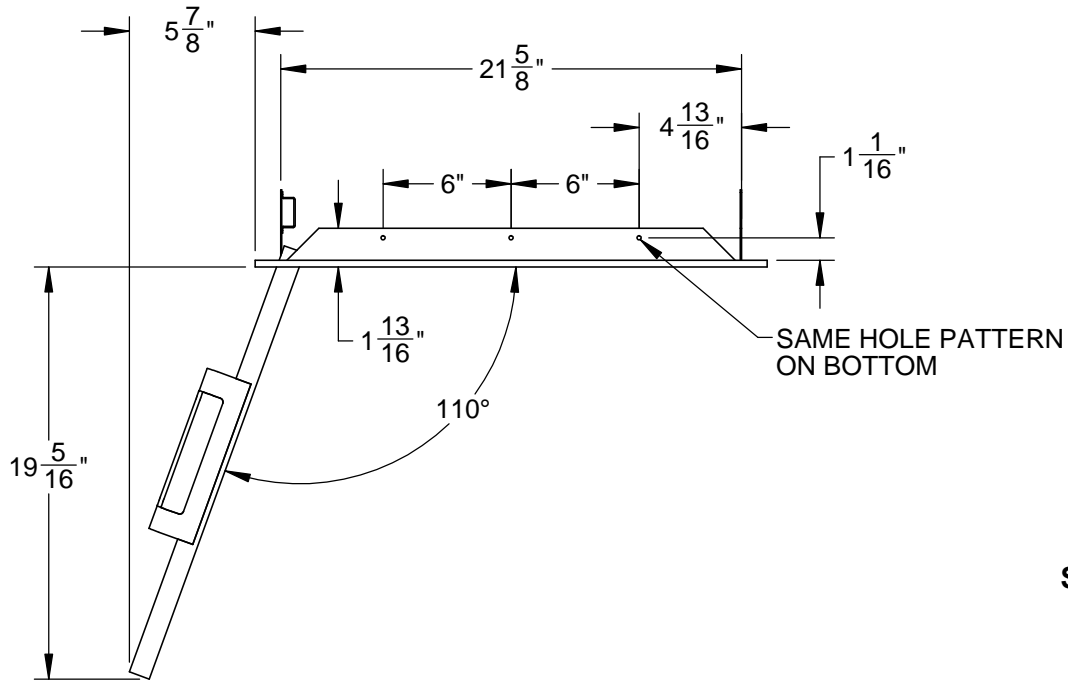

# AGADL24: SINGLE ACCESS DOOR, HINGE LEFT, MARQUISE, 24"

**CUTOUT DIMENSIONS:**  
 19" H -  $21\frac{7}{8}$ " W