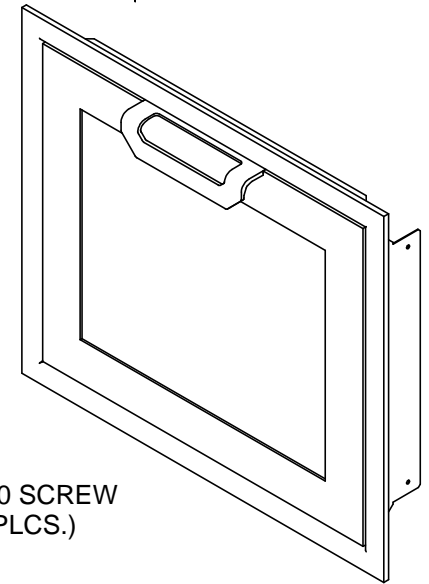

AGADR24: SINGLE ACCESS DOOR, HINGE RIGHT, MARQUISE, 24"

CUTOUT DIMENSIONS:
19" H - $21 \frac{7}{8}"$ W