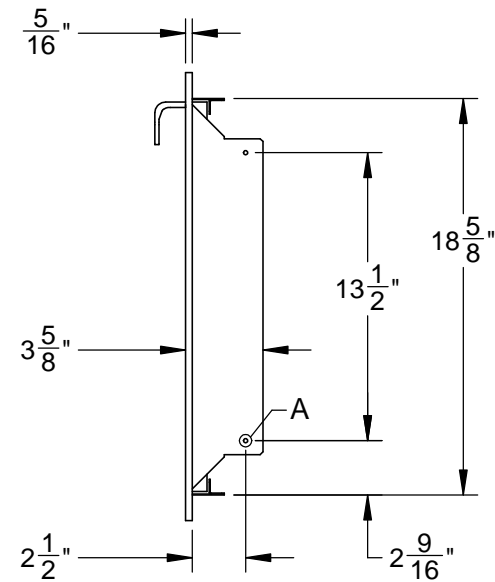

AGADR24: SINGLE ACCESS DOOR, HINGE RIGHT, MARQUISE, 24"

CUTOUT DIMENSIONS:
19" H - $21 \frac{7}{8}"$ W