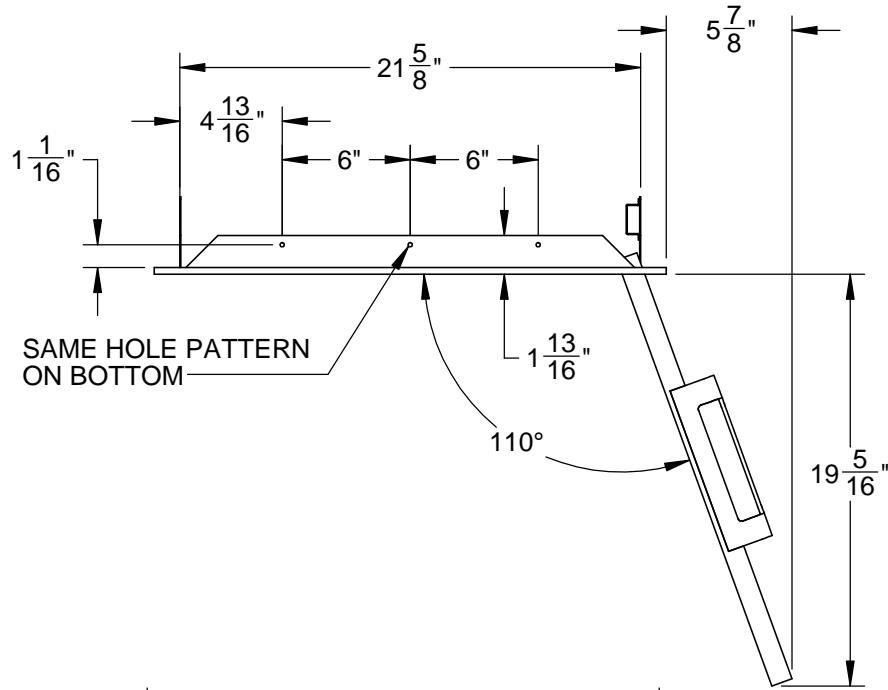

AGADR24: SINGLE ACCESS DOOR, HINGE RIGHT, MARQUISE, 24"

CUTOUT DIMENSIONS:
19" H - $21 \frac{7}{8}"$ W