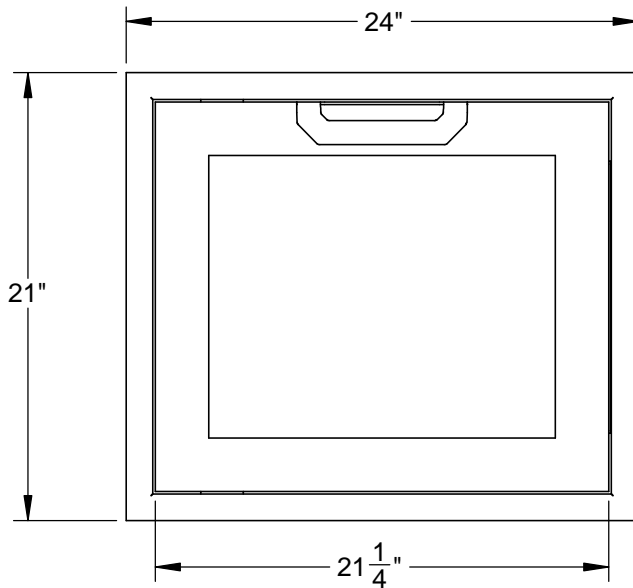

AGADR24: SINGLE ACCESS DOOR, HINGE RIGHT, MARQUISE, 24"

CUTOUT DIMENSIONS:
19" H - $21 \frac{7}{8}"$ W