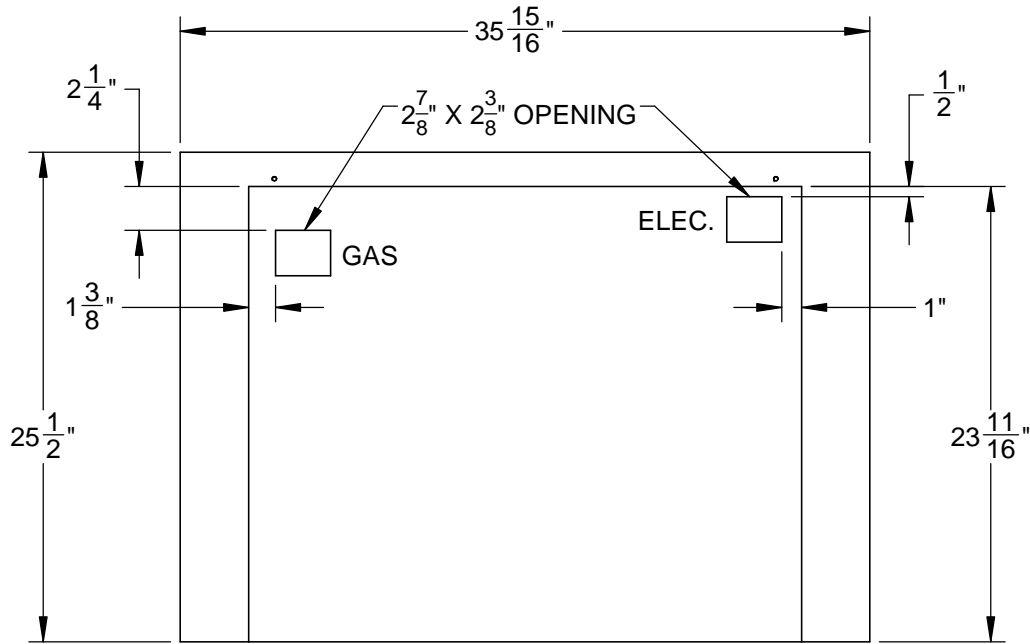

AGIJ30: INSULATED JACKET, 30"

FOR (6) 1/4-20 HEX BOLTS
TO MOUNT GRILL

AGIJ30: INSULATED JACKET, 30"

TOP VIEW

DETAIL A

TOP VIEW (UNIT INSTALLED)

FRONT VIEW

FRONT VIEW (UNIT INSTALLED)