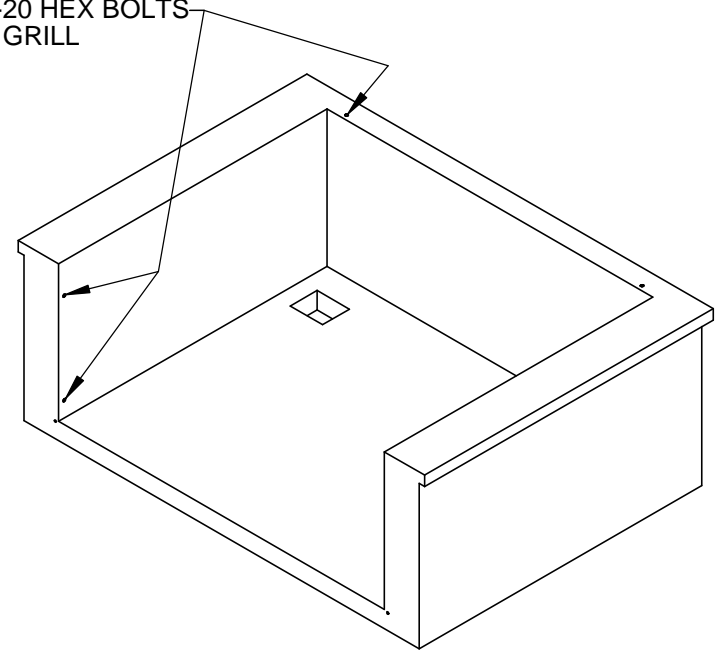

AGIJ30: INSULATED JACKET, 30"

FOR (6) 1/4-20 HEX BOLTS
TO MOUNT GRILL

AGIJ30: INSULATED JACKET, 30"

TOP VIEW

DETAIL A

TOP VIEW (UNIT INSTALLED)

FRONT VIEW

FRONT VIEW (UNIT INSTALLED)