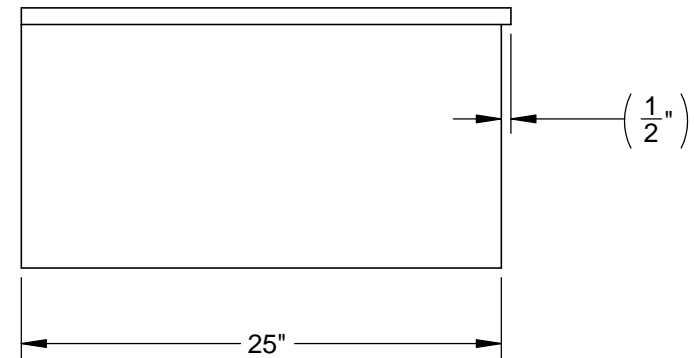

AGIJ30: INSULATED JACKET, 30"

FOR (6) 1/4-20 HEX BOLTS
TO MOUNT GRILL

AGIJ30: INSULATED JACKET, 30"

TOP VIEW

DETAIL A

TOP VIEW (UNIT INSTALLED)

FRONT VIEW

FRONT VIEW (UNIT INSTALLED)