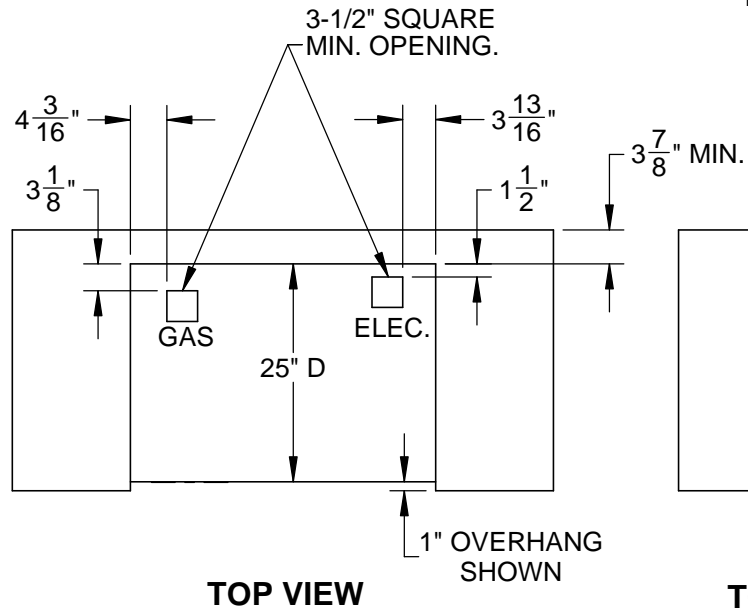

AGIJ30: INSULATED JACKET, 30"

FOR (6) 1/4-20 HEX BOLTS
TO MOUNT GRILL

AGIJ30: INSULATED JACKET, 30"

TOP VIEW

DETAIL A

TOP VIEW (UNIT INSTALLED)

FRONT VIEW

FRONT VIEW (UNIT INSTALLED)