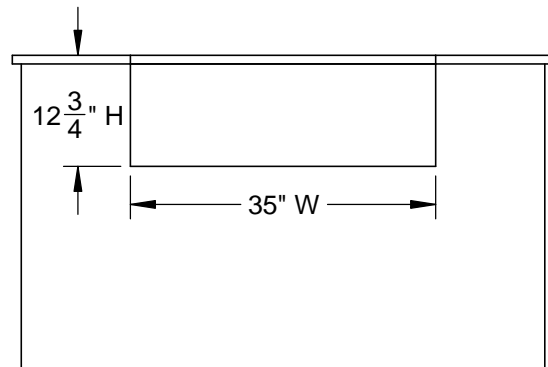

AGIJ30: INSULATED JACKET, 30"

FOR (6) 1/4-20 HEX BOLTS
TO MOUNT GRILL

AGIJ30: INSULATED JACKET, 30"

TOP VIEW

DETAIL A

TOP VIEW (UNIT INSTALLED)

FRONT VIEW

FRONT VIEW (UNIT INSTALLED)