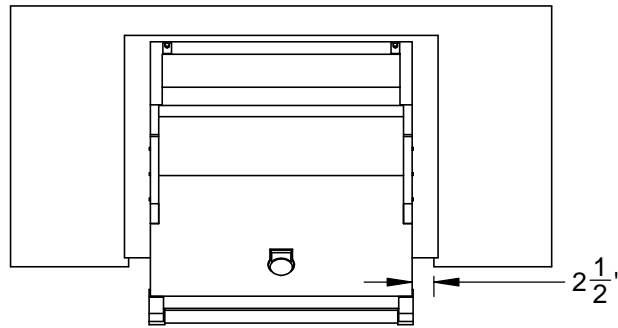

AGIJ30: INSULATED JACKET, 30"

FOR (6) 1/4-20 HEX BOLTS
TO MOUNT GRILL

AGIJ30: INSULATED JACKET, 30"

TOP VIEW

DETAIL A

TOP VIEW (UNIT INSTALLED)

FRONT VIEW

FRONT VIEW (UNIT INSTALLED)