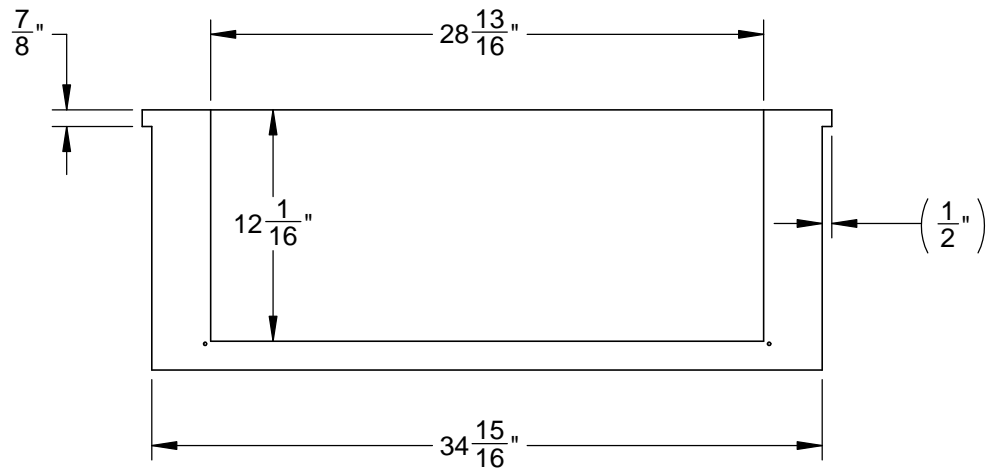

AGIJ30: INSULATED JACKET, 30"

FOR (6) 1/4-20 HEX BOLTS
TO MOUNT GRILL

AGIJ30: INSULATED JACKET, 30"

TOP VIEW

DETAIL A

TOP VIEW (UNIT INSTALLED)

FRONT VIEW

FRONT VIEW (UNIT INSTALLED)