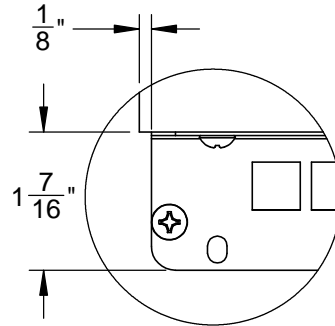

AGIJ30: INSULATED JACKET, 30"

FOR (6) 1/4-20 HEX BOLTS
TO MOUNT GRILL

AGIJ30: INSULATED JACKET, 30"

TOP VIEW

DETAIL A

TOP VIEW (UNIT INSTALLED)

FRONT VIEW

FRONT VIEW (UNIT INSTALLED)