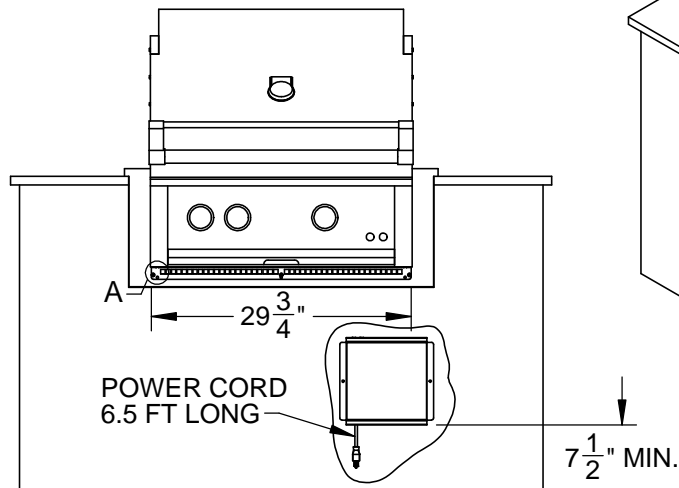

AGIJ30: INSULATED JACKET, 30"

FOR (6) 1/4-20 HEX BOLTS
TO MOUNT GRILL

AGIJ30: INSULATED JACKET, 30"

TOP VIEW

DETAIL A

TOP VIEW (UNIT INSTALLED)

FRONT VIEW

FRONT VIEW (UNIT INSTALLED)