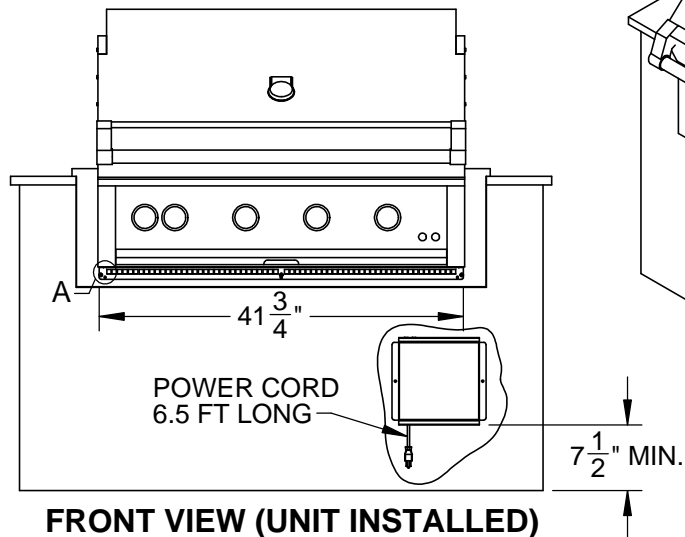

# AGIJ42: INSULATED JACKET, 42"

**DETAIL A**

**TOP VIEW**

**TOP VIEW (UNIT INSTALLED)**

**FRONT VIEW**

**FRONT VIEW (UNIT INSTALLED)**