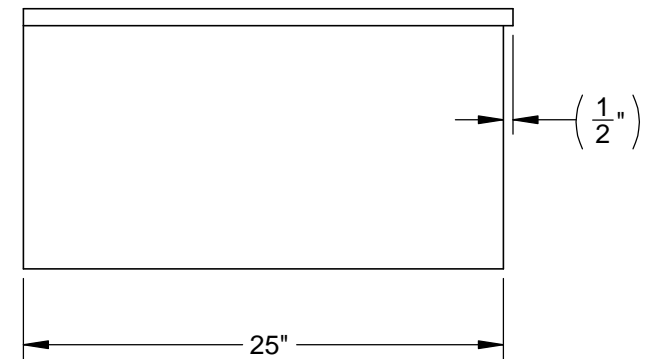

# AGIJ42: INSULATED JACKET, 42"

FOR (6) 1/4-20 HEX BOLTS TO MOUNT GRILL

# AGIJ42: INSULATED JACKET, 42"

**DETAIL A**

**TOP VIEW**

**TOP VIEW (UNIT INSTALLED)**

**FRONT VIEW**

**FRONT VIEW (UNIT INSTALLED)**