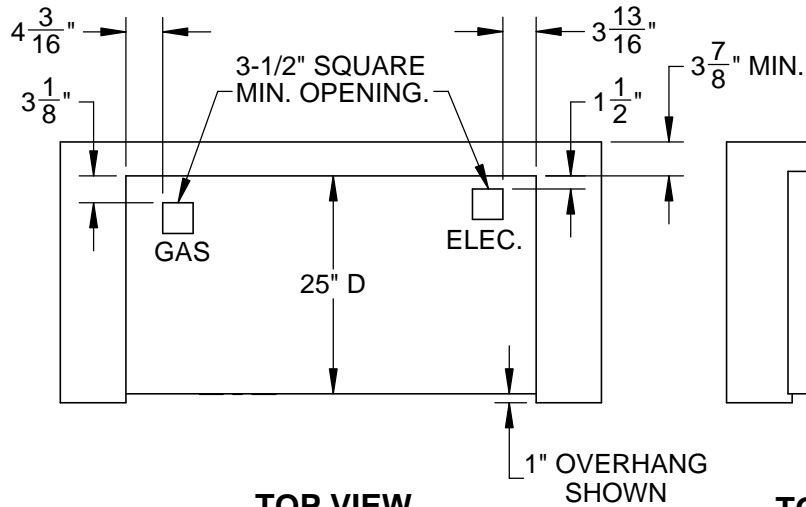

# AGIJ42: INSULATED JACKET, 42"

FOR (6) 1/4-20 HEX BOLTS TO MOUNT GRILL

# AGIJ42: INSULATED JACKET, 42"

**DETAIL A**

**TOP VIEW**

**TOP VIEW (UNIT INSTALLED)**

**FRONT VIEW**

**FRONT VIEW (UNIT INSTALLED)**