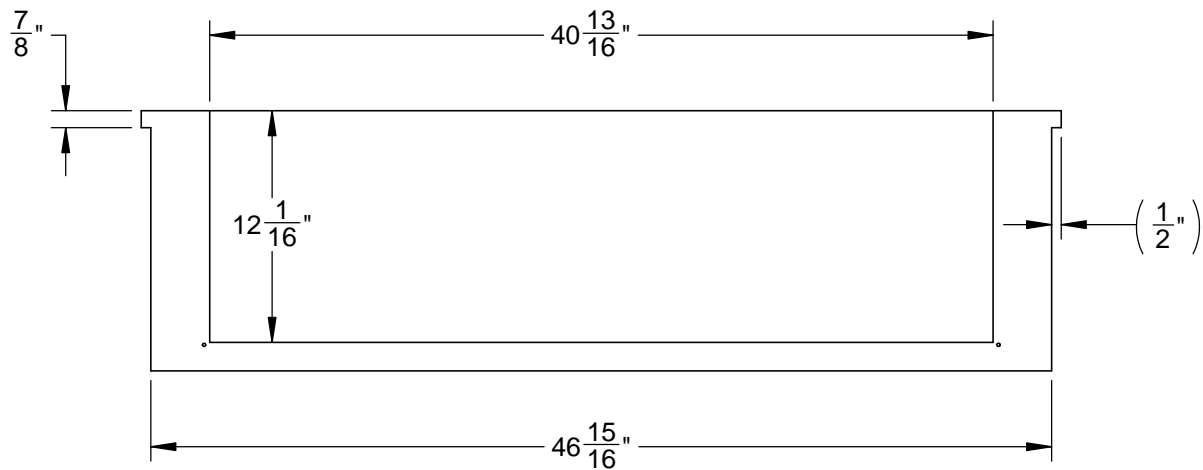

# AGIJ42: INSULATED JACKET, 42"

FOR (6) 1/4-20 HEX BOLTS TO MOUNT GRILL

# AGIJ42: INSULATED JACKET, 42"

**DETAIL A**

**TOP VIEW**

**TOP VIEW (UNIT INSTALLED)**

**FRONT VIEW**

**FRONT VIEW (UNIT INSTALLED)**