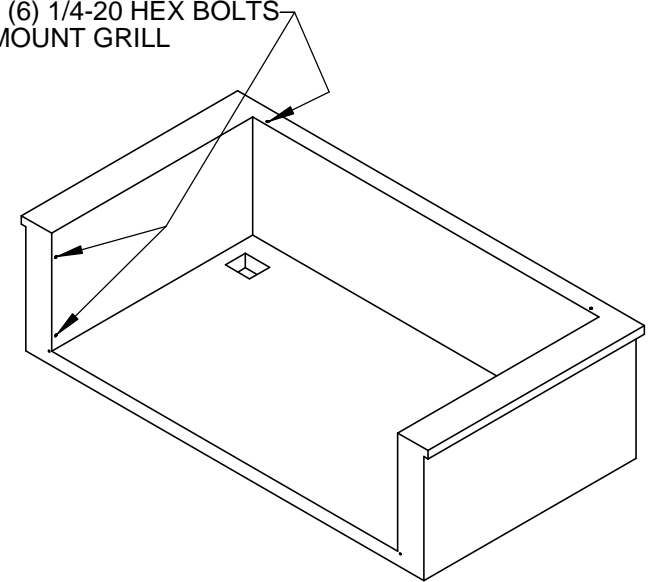

# AGIJ42: INSULATED JACKET, 42"

FOR (6) 1/4-20 HEX BOLTS TO MOUNT GRILL

# AGIJ42: INSULATED JACKET, 42"

**DETAIL A**

**TOP VIEW**

**TOP VIEW (UNIT INSTALLED)**

**FRONT VIEW**

**FRONT VIEW (UNIT INSTALLED)**