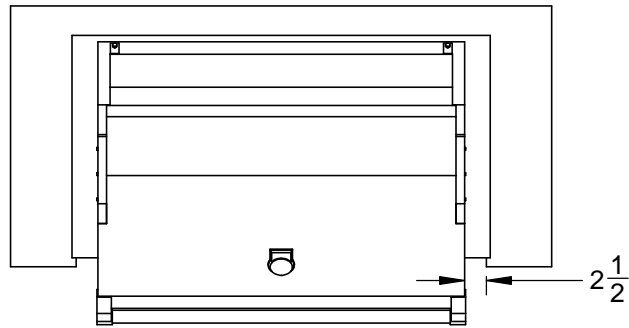

# AGIJ42: INSULATED JACKET, 42"

FOR (6) 1/4-20 HEX BOLTS TO MOUNT GRILL

# AGIJ42: INSULATED JACKET, 42"

**DETAIL A**

**TOP VIEW**

**TOP VIEW (UNIT INSTALLED)**

**FRONT VIEW**

**FRONT VIEW (UNIT INSTALLED)**