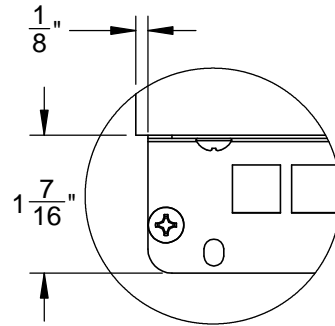

# AGIJ42: INSULATED JACKET, 42"

FOR (6) 1/4-20 HEX BOLTS TO MOUNT GRILL

# AGIJ42: INSULATED JACKET, 42"

**DETAIL A**

**TOP VIEW**

**TOP VIEW (UNIT INSTALLED)**

**FRONT VIEW**

**FRONT VIEW (UNIT INSTALLED)**