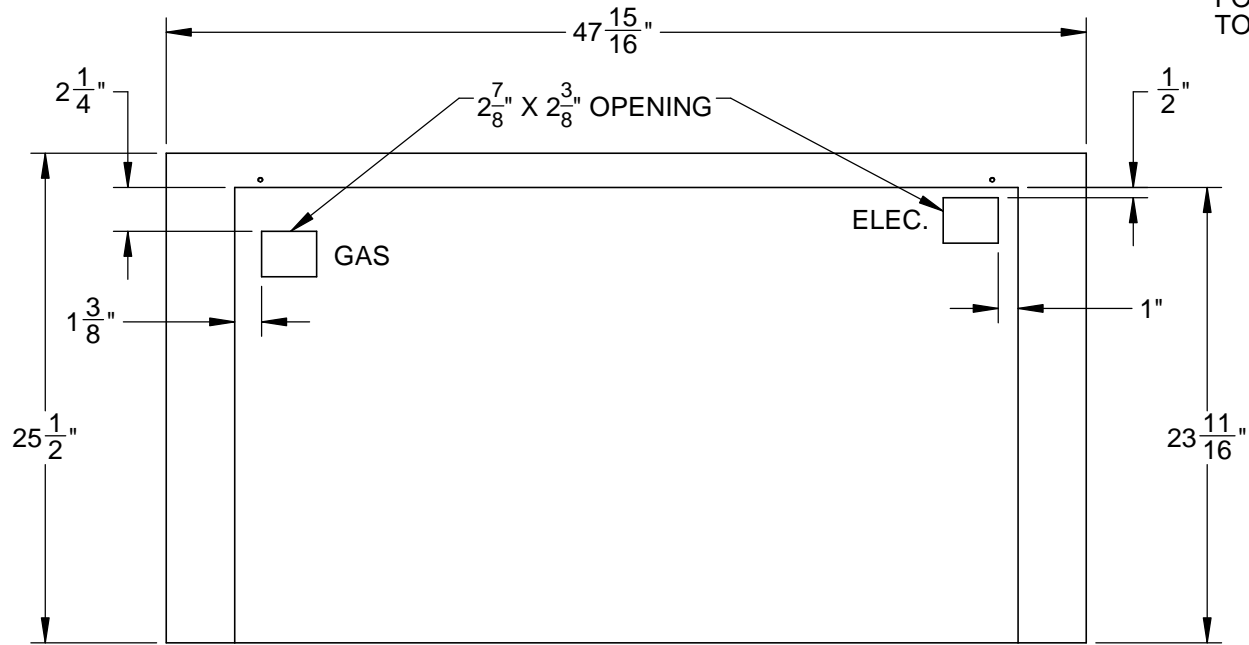

# AGIJ42: INSULATED JACKET, 42"

FOR (6) 1/4-20 HEX BOLTS TO MOUNT GRILL

# AGIJ42: INSULATED JACKET, 42"

**DETAIL A**

**TOP VIEW**

**TOP VIEW (UNIT INSTALLED)**

**FRONT VIEW**

**FRONT VIEW (UNIT INSTALLED)**