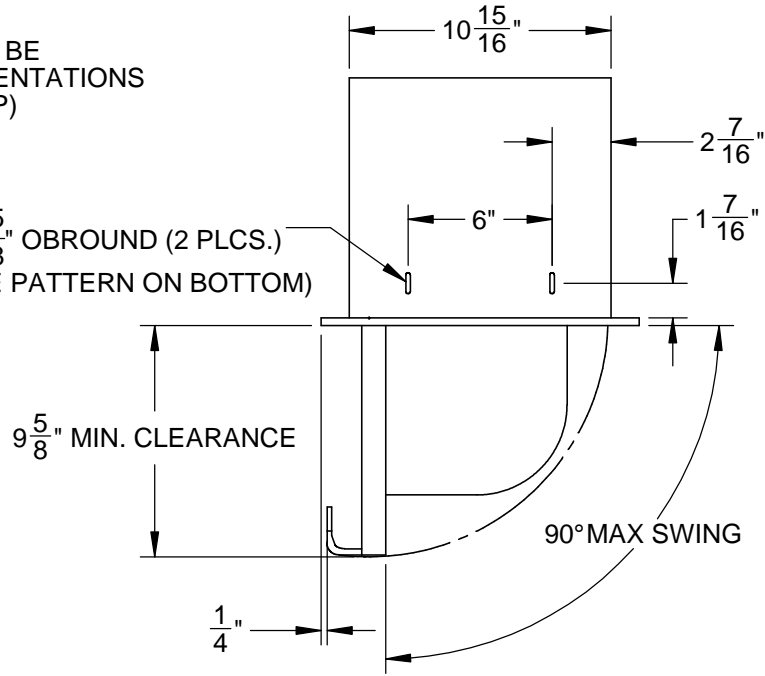

AGPTD16: PAPER TOWEL DISPENSER, MARQUISE, 16"

PAPER TOWEL DISPENSER CAN BE
INSTALLED IN 3 DIFFERENT ORIENTATIONS
(HANDLE ON LEFT, RIGHT, & TOP)

$\frac{3}{16}$ " X $\frac{5}{8}$ " OBOUND (2 PLCS.)
(SAME PATTERN ON BOTTOM)

CUTOUT DIMENSIONS:
15" H - $11\frac{1}{8}$ " W - $10\frac{1}{8}$ " D