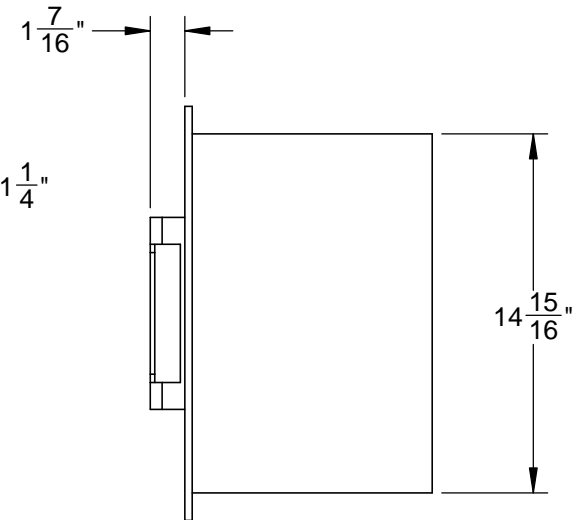

AGPTD16: PAPER TOWEL DISPENSER, MARQUISE, 16"

PAPER TOWEL DISPENSER CAN BE
INSTALLED IN 3 DIFFERENT ORIENTATIONS
(HANDLE ON LEFT, RIGHT, & TOP)

$\frac{3}{16}$ " X $\frac{5}{8}$ " OBOUND (2 PLCS.)
(SAME PATTERN ON BOTTOM)

CUTOUT DIMENSIONS:
15" H - $11\frac{1}{8}$ " W - $10\frac{1}{8}$ " D