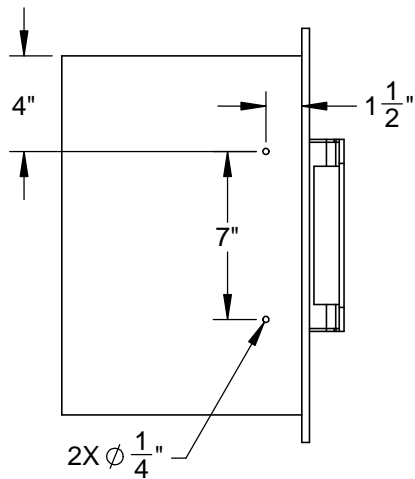

AGPTD16: PAPER TOWEL DISPENSER, MARQUISE, 16"

PAPER TOWEL DISPENSER CAN BE
INSTALLED IN 3 DIFFERENT ORIENTATIONS
(HANDLE ON LEFT, RIGHT, & TOP)

$\frac{3}{16}$ " X $\frac{5}{8}$ " OBOUND (2 PLCS.)
(SAME PATTERN ON BOTTOM)

CUTOUT DIMENSIONS:
15" H - $11\frac{1}{8}$ " W - $10\frac{1}{8}$ " D