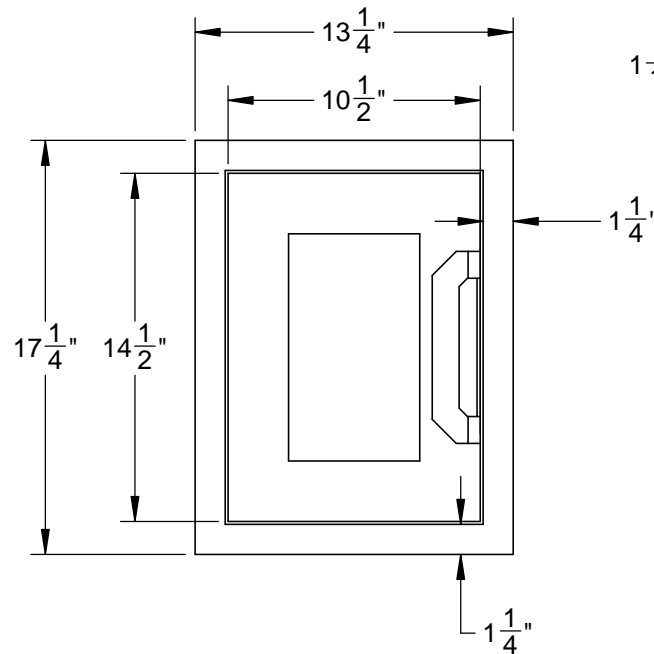

AGPTD16: PAPER TOWEL DISPENSER, MARQUISE, 16"

PAPER TOWEL DISPENSER CAN BE
INSTALLED IN 3 DIFFERENT ORIENTATIONS
(HANDLE ON LEFT, RIGHT, & TOP)

$\frac{3}{16}$ " X $\frac{5}{8}$ " OBOUND (2 PLCS.)
(SAME PATTERN ON BOTTOM)

CUTOUT DIMENSIONS:
15" H - $11\frac{1}{8}$ " W - $10\frac{1}{8}$ " D