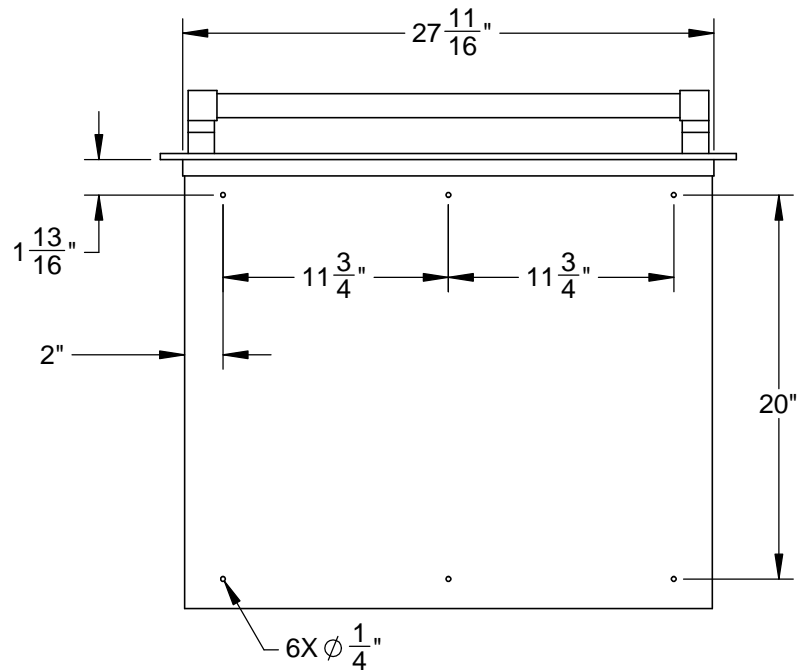

AGSR30: SINGLE STORAGE DRAWER, 30"

CUTOUT DIMENSIONS:
 $8\frac{7}{8}$ " H - $27\frac{7}{8}$ " W - $23\frac{3}{8}$ " D