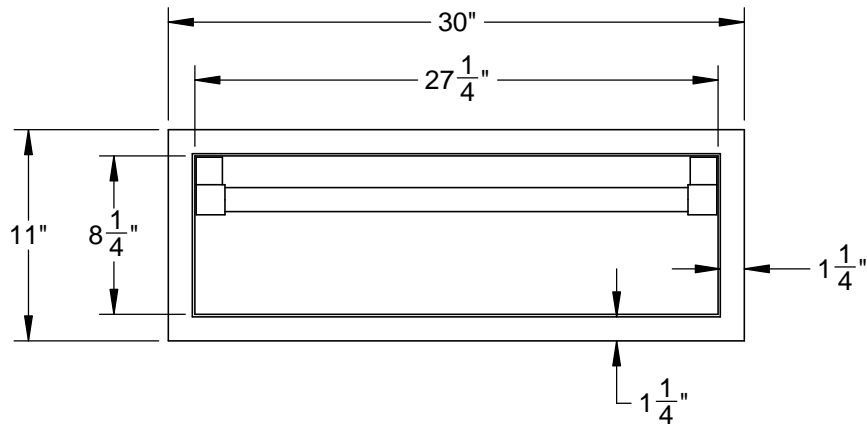

AGSR30: SINGLE STORAGE DRAWER, 30"

CUTOUT DIMENSIONS:
 $8\frac{7}{8}$ " H - $27\frac{7}{8}$ " W - $23\frac{3}{8}$ " D