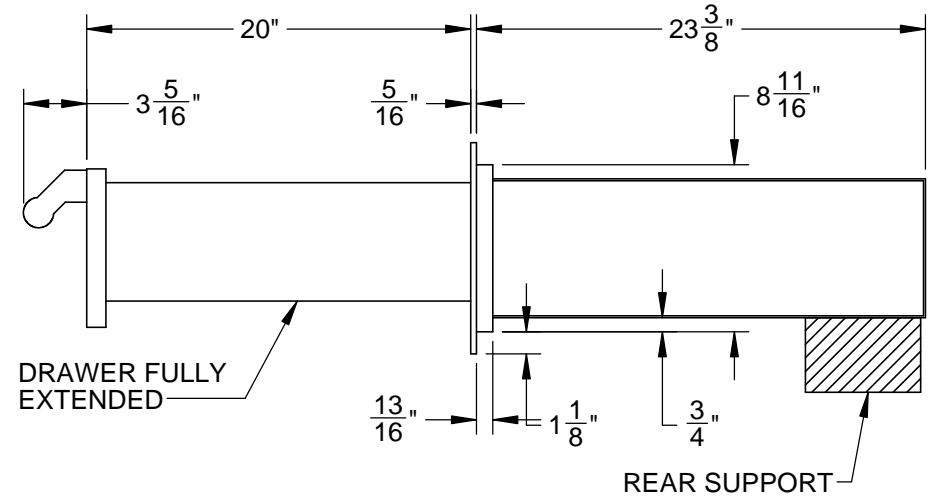

AGSR30: SINGLE STORAGE DRAWER, 30"

CUTOUT DIMENSIONS:
 $8\frac{7}{8}$ " H - $27\frac{7}{8}$ " W - $23\frac{3}{8}$ " D