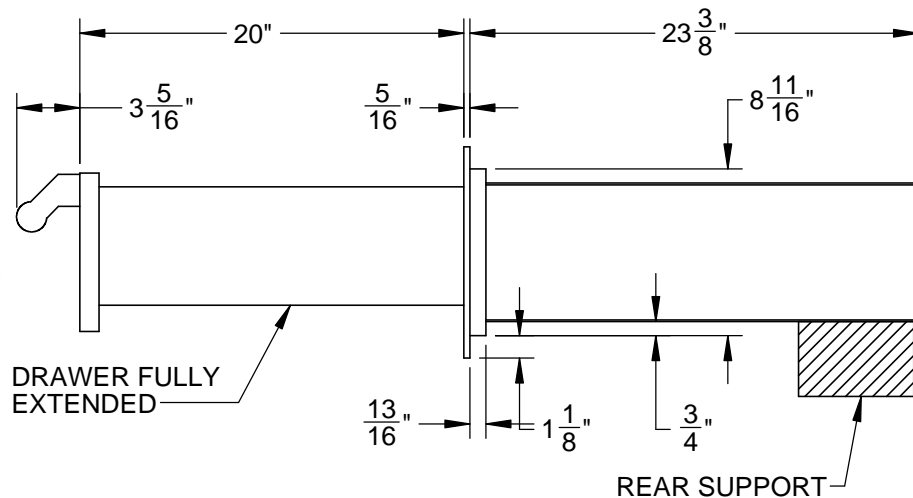

# AGSR36: SINGLE STORAGE DRAWER, 36"

CUTOUT DIMENSIONS:  
 8  $\frac{7}{8}$ " H - 33  $\frac{7}{8}$ " W - 23  $\frac{3}{8}$ " D