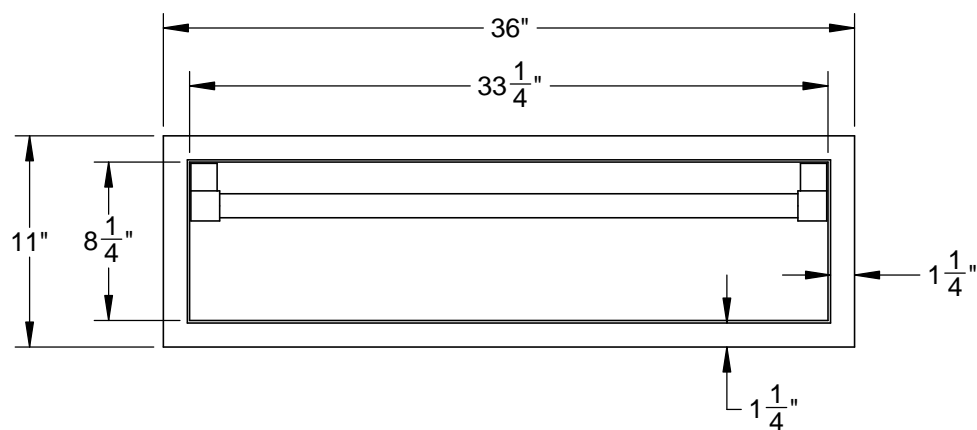

# AGSR36: SINGLE STORAGE DRAWER, 36"

CUTOUT DIMENSIONS:  
 8  $\frac{7}{8}$ " H - 33  $\frac{7}{8}$ " W - 23  $\frac{3}{8}$ " D