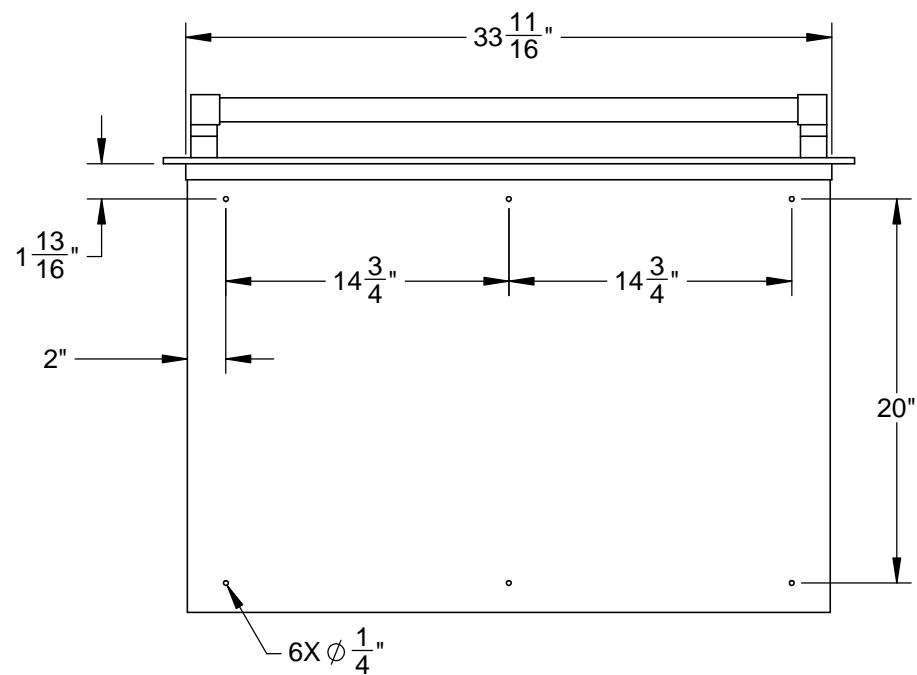

# AGSR36: SINGLE STORAGE DRAWER, 36"

CUTOUT DIMENSIONS:  
 8  $\frac{7}{8}$ " H - 33  $\frac{7}{8}$ " W - 23  $\frac{3}{8}$ " D