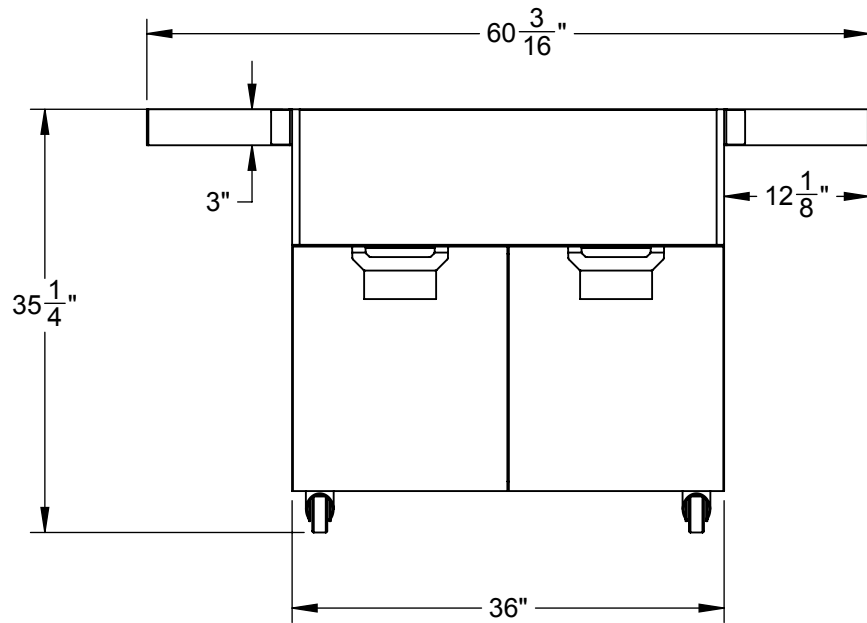

# ECD36: DOUBLE DOOR CART, 36"

Revised: 3/23/2017