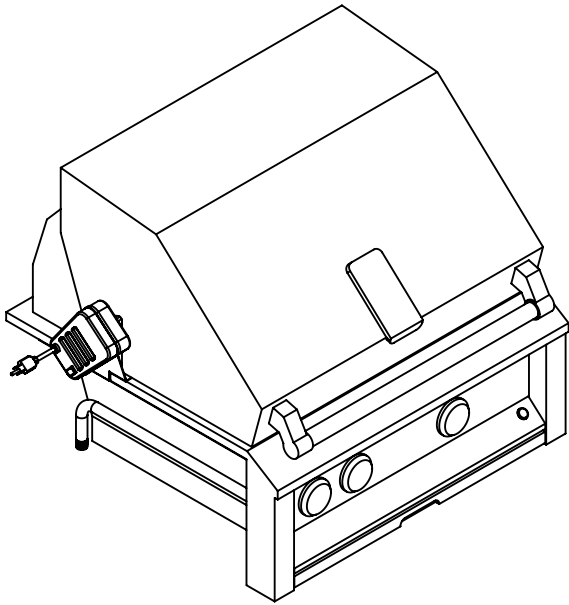

EXBR30 / EXB30: GRILL, BUILT-IN, 30" (ROTISSERIE MODEL SHOWN)

POWER CORD
3 FT LONG

TOP VIEW

REAR VIEW

LEFT VIEW

FRONT VIEW

EXBR30 / EXB30: GRILL, BUILT-IN, 30" (ROTISSERIE MODEL SHOWN)

COUNTERTOP OVERHANG DETAIL

FRONT VIEW

FRONT VIEW (UNIT INSTALLED)