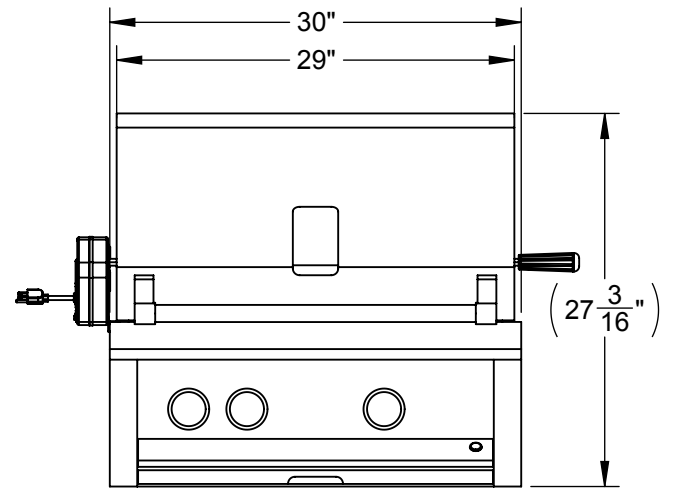

EXBR30 / EXB30: GRILL, BUILT-IN, 30" (ROTISSERIE MODEL SHOWN)

POWER CORD
3 FT LONG

TOP VIEW

REAR VIEW

LEFT VIEW

FRONT VIEW

EXBR30 / EXB30: GRILL, BUILT-IN, 30" (ROTISSERIE MODEL SHOWN)

COUNTERTOP OVERHANG DETAIL

FRONT VIEW

FRONT VIEW (UNIT INSTALLED)