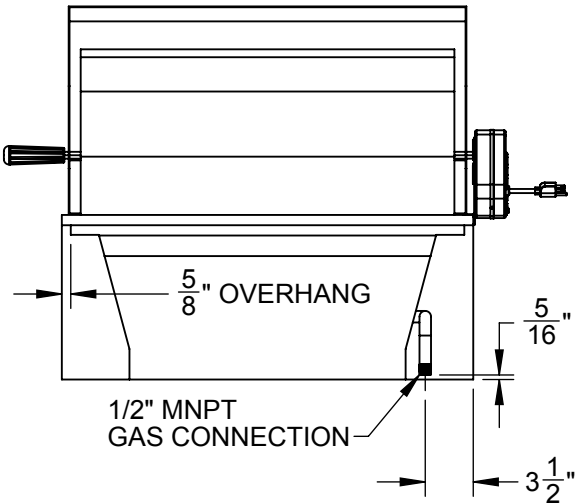

EXBR30 / EXB30: GRILL, BUILT-IN, 30" (ROTISSERIE MODEL SHOWN)

POWER CORD
3 FT LONG

TOP VIEW

REAR VIEW

LEFT VIEW

FRONT VIEW

EXBR30 / EXB30: GRILL, BUILT-IN, 30" (ROTISSERIE MODEL SHOWN)

COUNTERTOP OVERHANG DETAIL

FRONT VIEW

FRONT VIEW (UNIT INSTALLED)