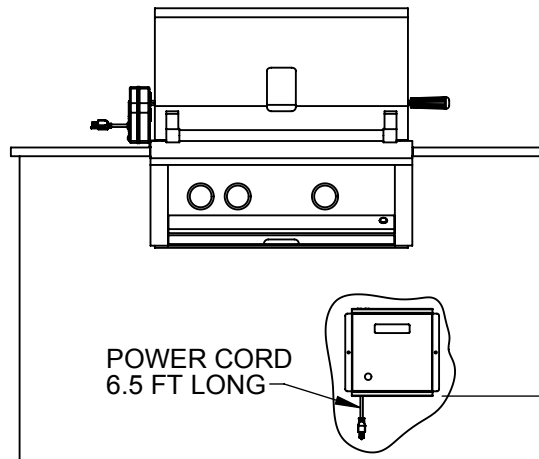

EXBR30 / EXB30: GRILL, BUILT-IN, 30" (ROTISSERIE MODEL SHOWN)

POWER CORD
3 FT LONG

TOP VIEW

REAR VIEW

LEFT VIEW

FRONT VIEW

EXBR30 / EXB30: GRILL, BUILT-IN, 30" (ROTISSERIE MODEL SHOWN)

COUNTERTOP OVERHANG DETAIL

FRONT VIEW

FRONT VIEW (UNIT INSTALLED)