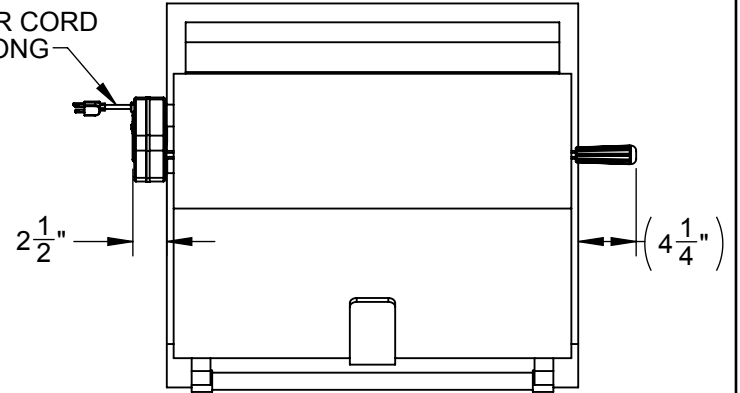

EXBR30 / EXB30: GRILL, BUILT-IN, 30" (ROTISSERIE MODEL SHOWN)

POWER CORD
3 FT LONG

TOP VIEW

REAR VIEW

LEFT VIEW

FRONT VIEW

EXBR30 / EXB30: GRILL, BUILT-IN, 30" (ROTISSERIE MODEL SHOWN)

COUNTERTOP OVERHANG DETAIL

FRONT VIEW

FRONT VIEW (UNIT INSTALLED)