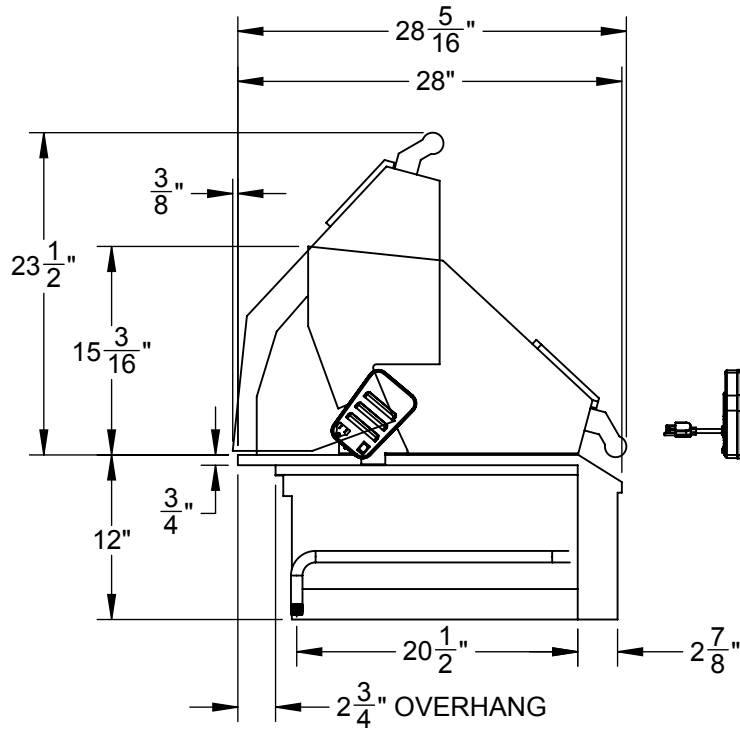

EXBR30 / EXB30: GRILL, BUILT-IN, 30" (ROTISSERIE MODEL SHOWN)

POWER CORD
3 FT LONG

TOP VIEW

REAR VIEW

LEFT VIEW

FRONT VIEW

EXBR30 / EXB30: GRILL, BUILT-IN, 30" (ROTISSERIE MODEL SHOWN)

COUNTERTOP OVERHANG DETAIL

FRONT VIEW

FRONT VIEW (UNIT INSTALLED)