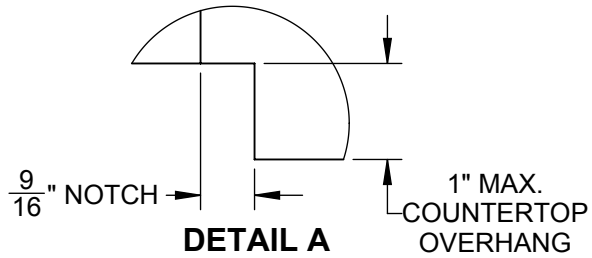

EXBR30 / EXB30: GRILL, BUILT-IN, 30" (ROTISSERIE MODEL SHOWN)

POWER CORD
3 FT LONG

TOP VIEW

REAR VIEW

LEFT VIEW

FRONT VIEW

EXBR30 / EXB30: GRILL, BUILT-IN, 30" (ROTISSERIE MODEL SHOWN)

COUNTERTOP OVERHANG DETAIL

FRONT VIEW

FRONT VIEW (UNIT INSTALLED)