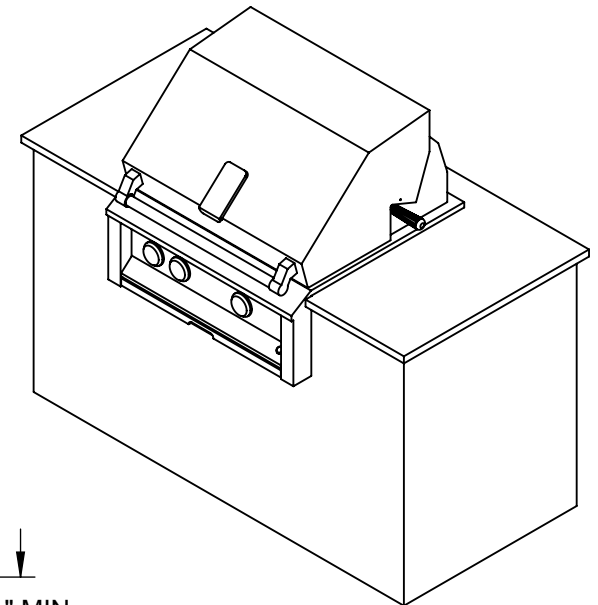

EXBR30 / EXB30: GRILL, BUILT-IN, 30" (ROTISSERIE MODEL SHOWN)

POWER CORD
3 FT LONG

TOP VIEW

REAR VIEW

LEFT VIEW

FRONT VIEW

EXBR30 / EXB30: GRILL, BUILT-IN, 30" (ROTISSERIE MODEL SHOWN)

COUNTERTOP OVERHANG DETAIL

FRONT VIEW

FRONT VIEW (UNIT INSTALLED)