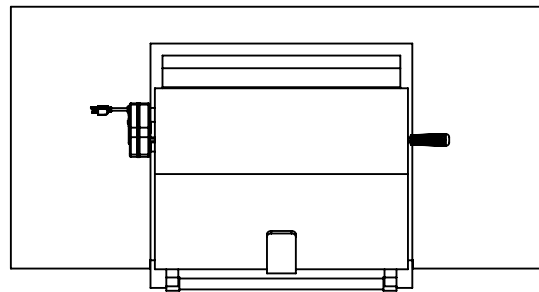

EXBR30 / EXB30: GRILL, BUILT-IN, 30" (ROTISSERIE MODEL SHOWN)

POWER CORD
3 FT LONG

TOP VIEW

REAR VIEW

LEFT VIEW

FRONT VIEW

EXBR30 / EXB30: GRILL, BUILT-IN, 30" (ROTISSERIE MODEL SHOWN)

COUNTERTOP OVERHANG DETAIL

FRONT VIEW

FRONT VIEW (UNIT INSTALLED)