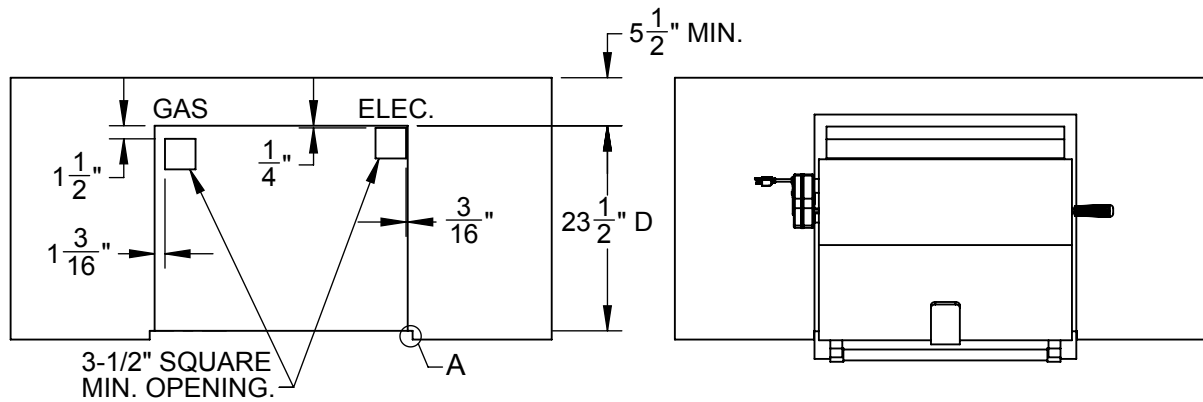

EXBR30 / EXB30: GRILL, BUILT-IN, 30" (ROTISSERIE MODEL SHOWN)

POWER CORD
3 FT LONG

TOP VIEW

REAR VIEW

LEFT VIEW

FRONT VIEW

EXBR30 / EXB30: GRILL, BUILT-IN, 30" (ROTISSERIE MODEL SHOWN)

COUNTERTOP OVERHANG DETAIL

FRONT VIEW

FRONT VIEW (UNIT INSTALLED)