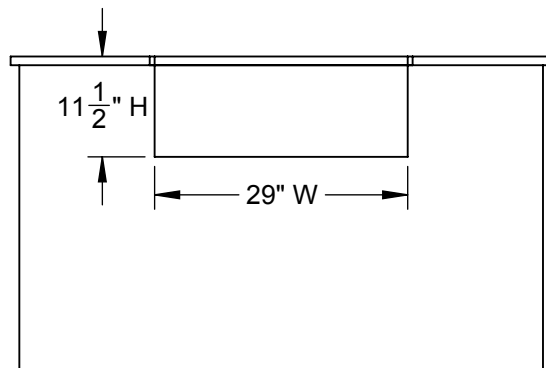

EXBR30 / EXB30: GRILL, BUILT-IN, 30" (ROTISSERIE MODEL SHOWN)

POWER CORD
3 FT LONG

TOP VIEW

REAR VIEW

LEFT VIEW

FRONT VIEW

EXBR30 / EXB30: GRILL, BUILT-IN, 30" (ROTISSERIE MODEL SHOWN)

COUNTERTOP OVERHANG DETAIL

FRONT VIEW

FRONT VIEW (UNIT INSTALLED)