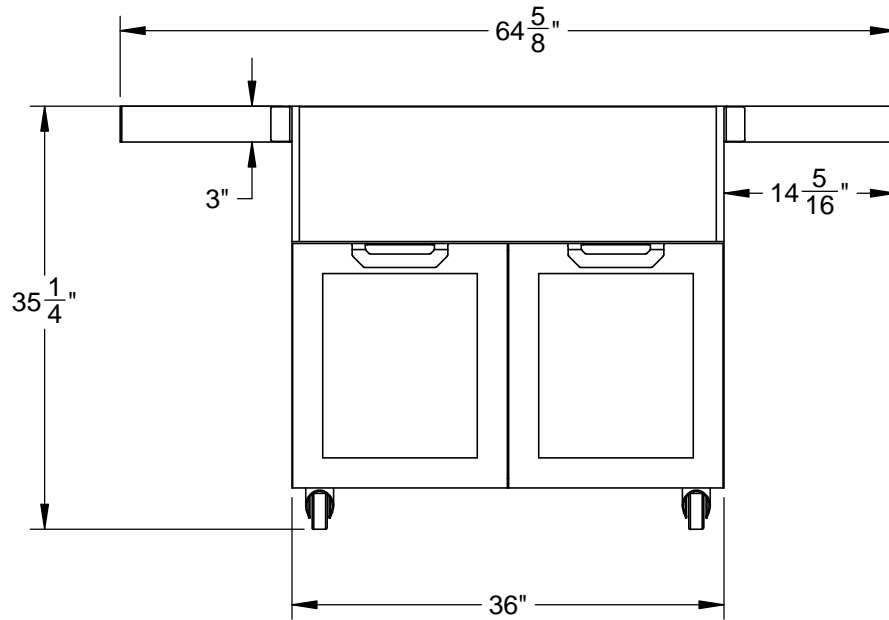

# GCD36: DOUBLE DOOR CART, 36"

Revised: 5/3/2016