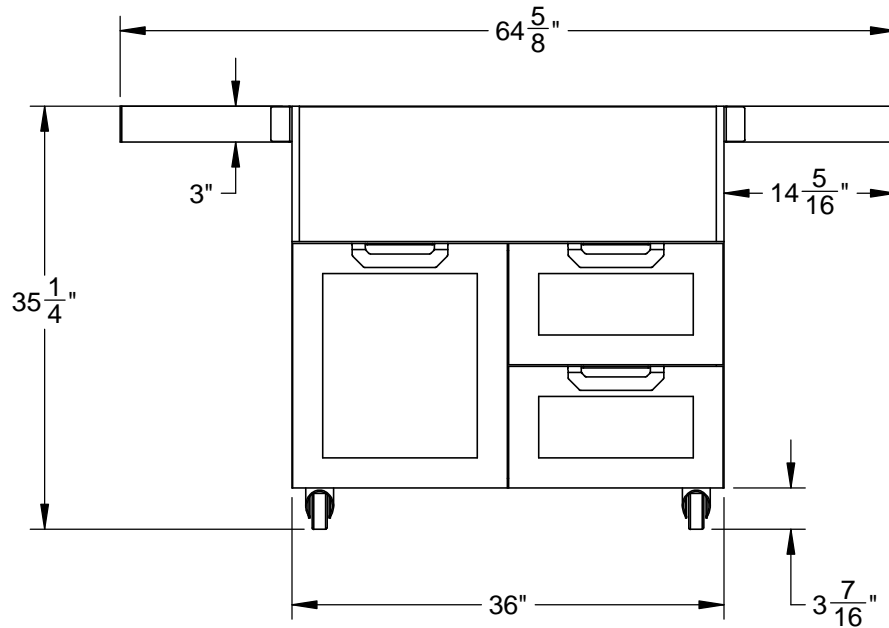

# GCR36: DOUBLE DRAWER AND DOOR CART, 36"

Revised: 5/3/2016