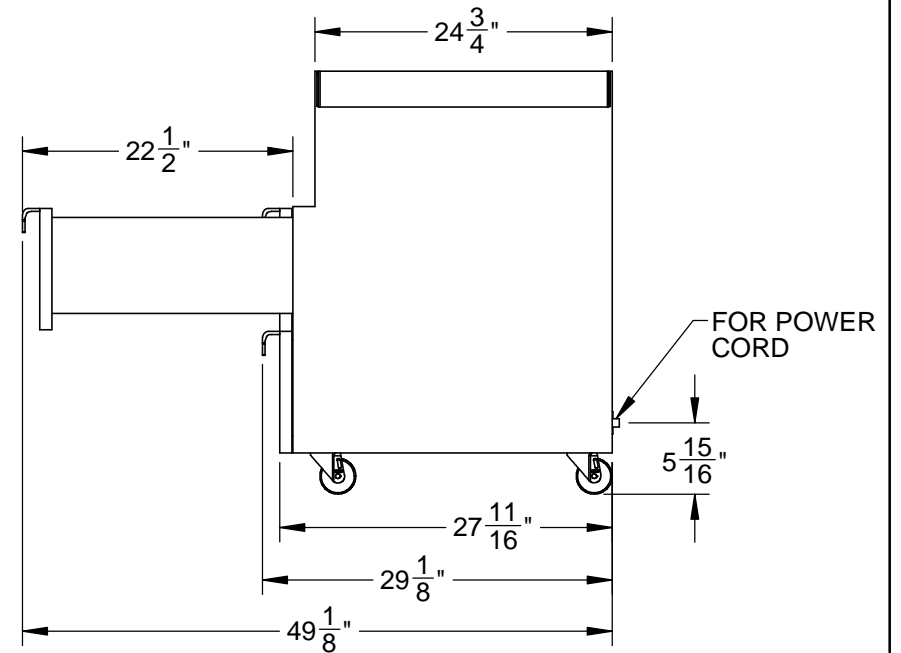

# GCR36: DOUBLE DRAWER AND DOOR CART, 36"

Revised: 5/3/2016