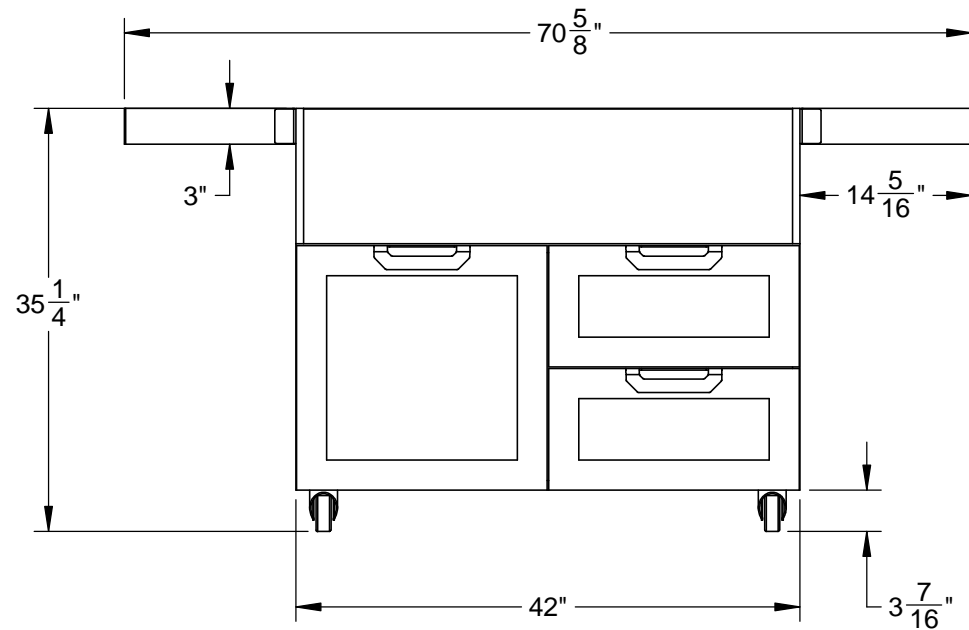

GCR42: DOUBLE DRAWER AND DOOR CART, 42"

Revised: 5/3/2016