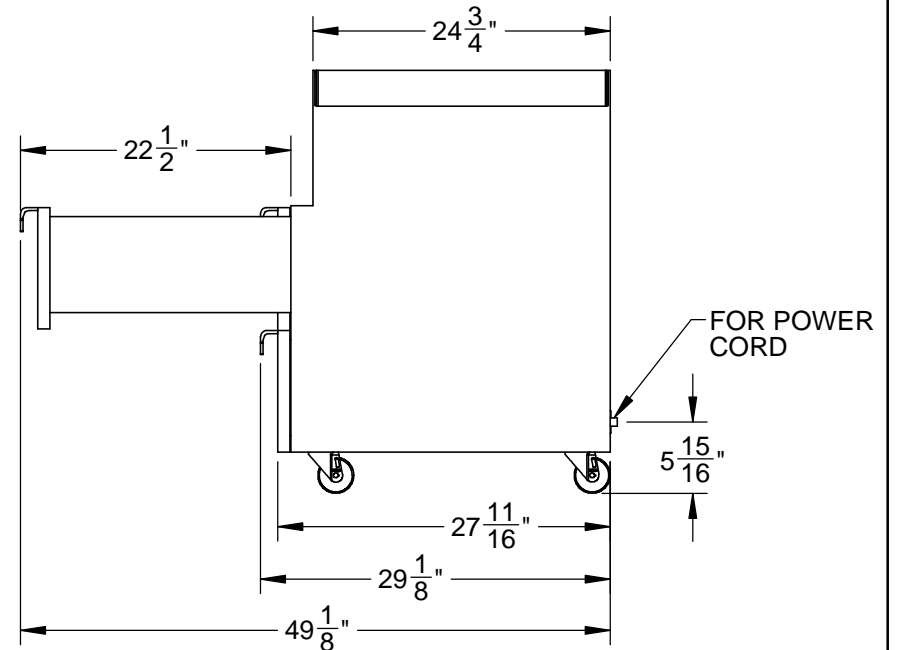

GCR42: DOUBLE DRAWER AND DOOR CART, 42"

Revised: 5/3/2016