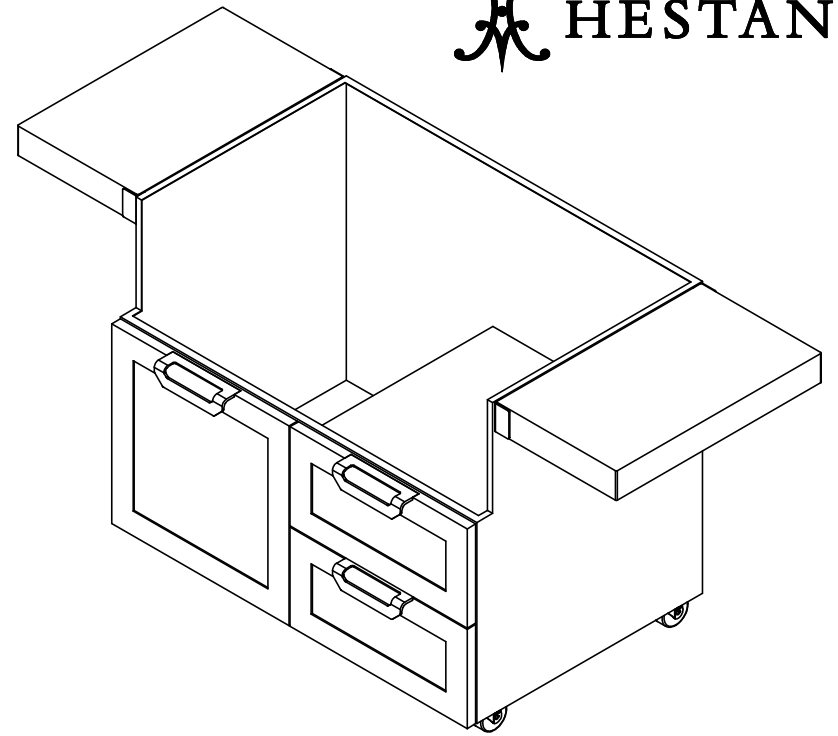

GCR42: DOUBLE DRAWER AND DOOR CART, 42"

Revised: 5/3/2016