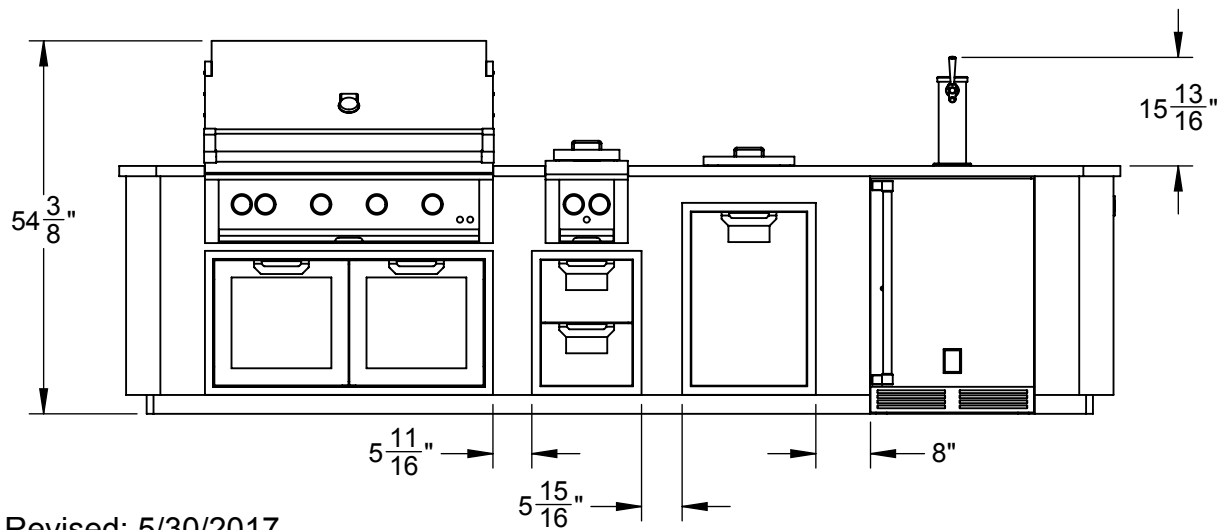

CESS12 / GESD12 / GES12: 12 FT. OUTDOOR LIVING SUITE

# CESS12 / GESD12 / GES12: 12 FT. OUTDOOR LIVING SUITE

NOTE: SAMPLE SUITE SHOWN BELOW IS FOR REFERENCE ONLY  
 DIMENSIONS MAY VARY DEPENDING ON WHICH ACCESSORY IS INSTALLED  
 GRILL & GRILL ACCESSORIES ARE PURCHASED SEPARATELY