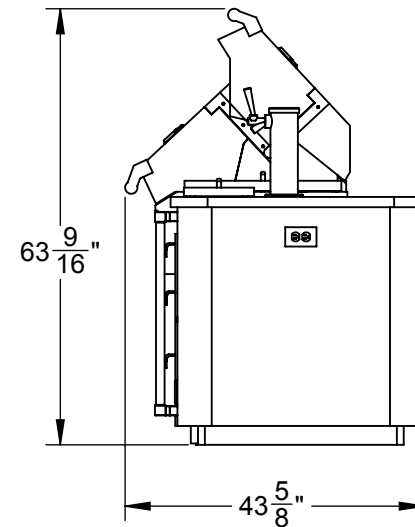

CESS12 / GESD12 / GES12: 12 FT. OUTDOOR LIVING SUITE

# CESS12 / GESD12 / GES12: 12 FT. OUTDOOR LIVING SUITE

NOTE: SAMPLE SUITE SHOWN BELOW IS FOR REFERENCE ONLY  
 DIMENSIONS MAY VARY DEPENDING ON WHICH ACCESSORY IS INSTALLED  
 GRILL & GRILL ACCESSORIES ARE PURCHASED SEPARATELY