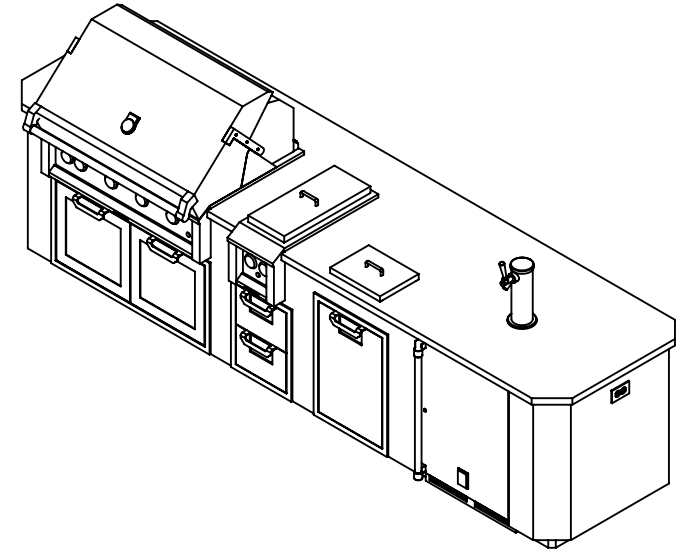

CESS12 / GESD12 / GES12: 12 FT. OUTDOOR LIVING SUITE

# CESS12 / GESD12 / GES12: 12 FT. OUTDOOR LIVING SUITE

NOTE: SAMPLE SUITE SHOWN BELOW IS FOR REFERENCE ONLY  
 DIMENSIONS MAY VARY DEPENDING ON WHICH ACCESSORY IS INSTALLED  
 GRILL & GRILL ACCESSORIES ARE PURCHASED SEPARATELY