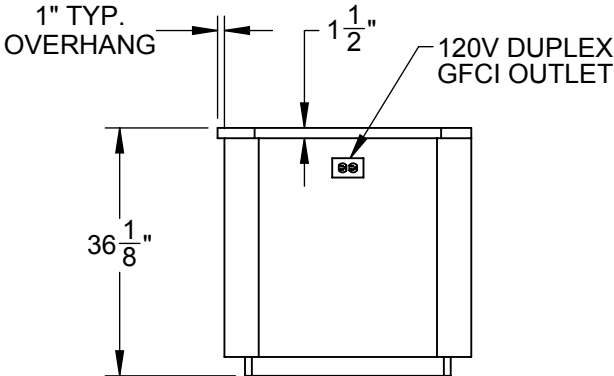

CESS12 / GESD12 / GES12: 12 FT. OUTDOOR LIVING SUITE

# CESS12 / GESD12 / GES12: 12 FT. OUTDOOR LIVING SUITE

NOTE: SAMPLE SUITE SHOWN BELOW IS FOR REFERENCE ONLY  
 DIMENSIONS MAY VARY DEPENDING ON WHICH ACCESSORY IS INSTALLED  
 GRILL & GRILL ACCESSORIES ARE PURCHASED SEPARATELY