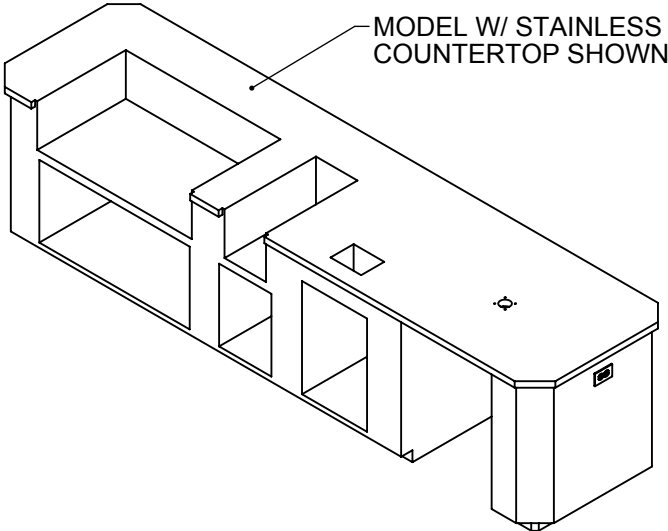

CESS12 / GESD12 / GES12: 12 FT. OUTDOOR LIVING SUITE

# CESS12 / GESD12 / GES12: 12 FT. OUTDOOR LIVING SUITE

NOTE: SAMPLE SUITE SHOWN BELOW IS FOR REFERENCE ONLY  
 DIMENSIONS MAY VARY DEPENDING ON WHICH ACCESSORY IS INSTALLED  
 GRILL & GRILL ACCESSORIES ARE PURCHASED SEPARATELY