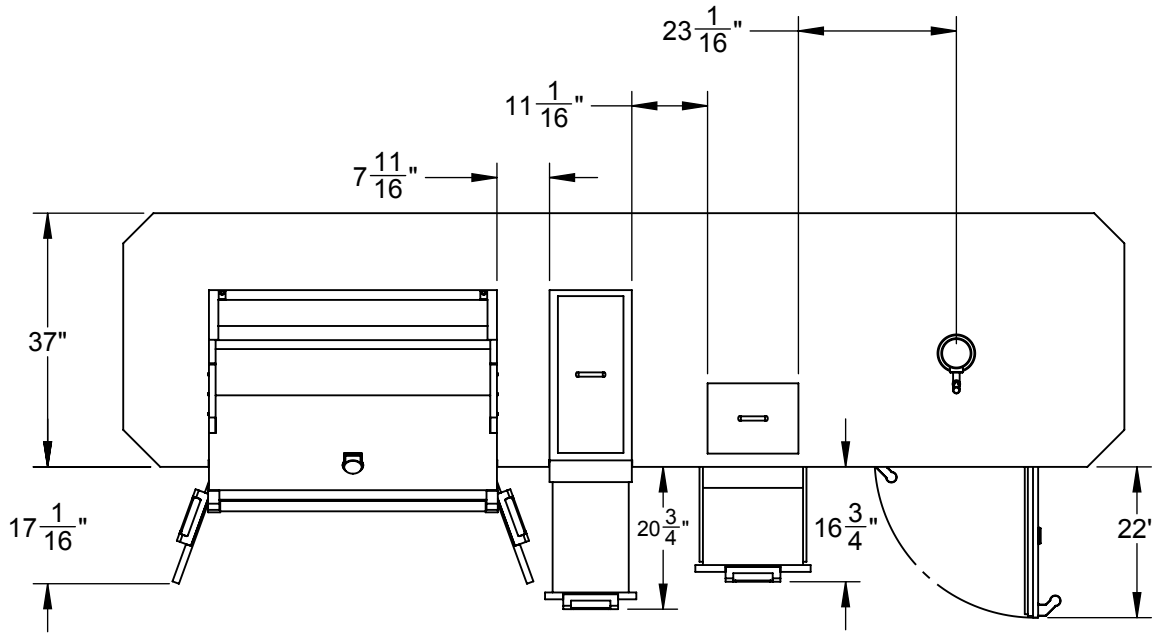

CESS12 / GESD12 / GES12: 12 FT. OUTDOOR LIVING SUITE

# CESS12 / GESD12 / GES12: 12 FT. OUTDOOR LIVING SUITE

NOTE: SAMPLE SUITE SHOWN BELOW IS FOR REFERENCE ONLY  
 DIMENSIONS MAY VARY DEPENDING ON WHICH ACCESSORY IS INSTALLED  
 GRILL & GRILL ACCESSORIES ARE PURCHASED SEPARATELY