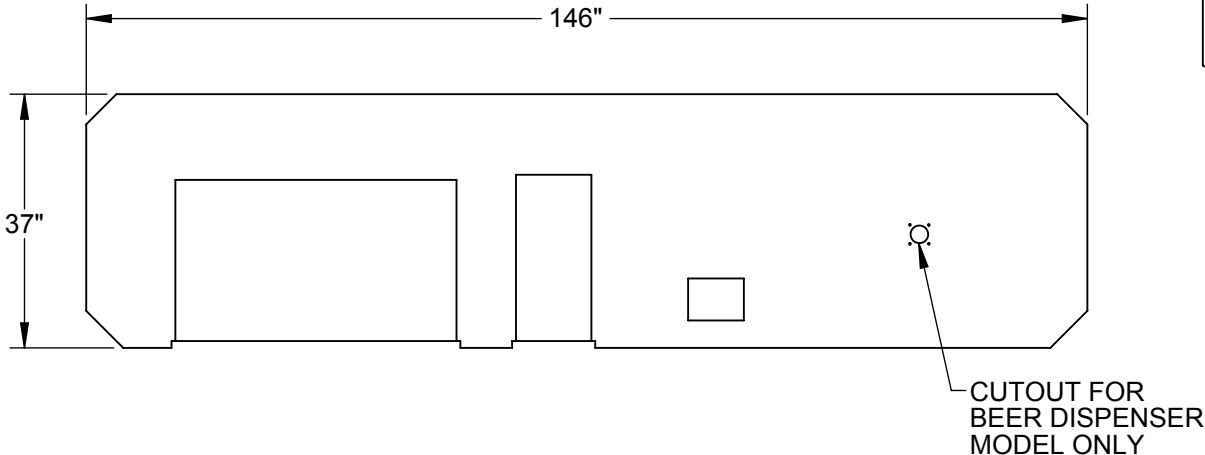

CESS12 / GESD12 / GES12: 12 FT. OUTDOOR LIVING SUITE

# CESS12 / GESD12 / GES12: 12 FT. OUTDOOR LIVING SUITE

NOTE: SAMPLE SUITE SHOWN BELOW IS FOR REFERENCE ONLY  
 DIMENSIONS MAY VARY DEPENDING ON WHICH ACCESSORY IS INSTALLED  
 GRILL & GRILL ACCESSORIES ARE PURCHASED SEPARATELY