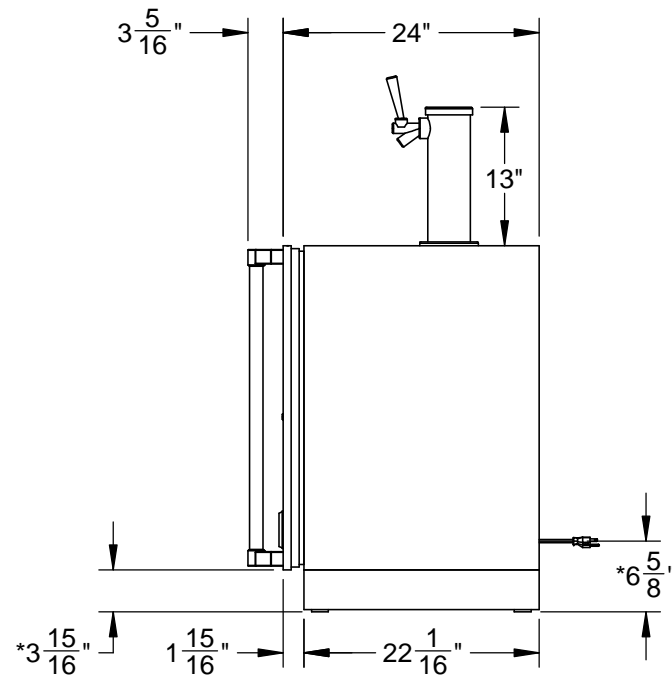

GFDSL241: OUTDOOR SINGLE FAUCET BEER DISPENSER, SOLID DOOR, WITH LOCK, LEFT HINGED, 24"

CUTOUT DIMENSIONS:
 $34\frac{3}{8}$ " H - 24" W - 24" D

$3\frac{1}{4}$ " MIN. CLEARANCE FROM A CORNER TO ACHIEVE 90° SWING

* - Leg levelers can add $\frac{3}{4}$ " to these dimensions when fully extended

Revised: 5/3/2016