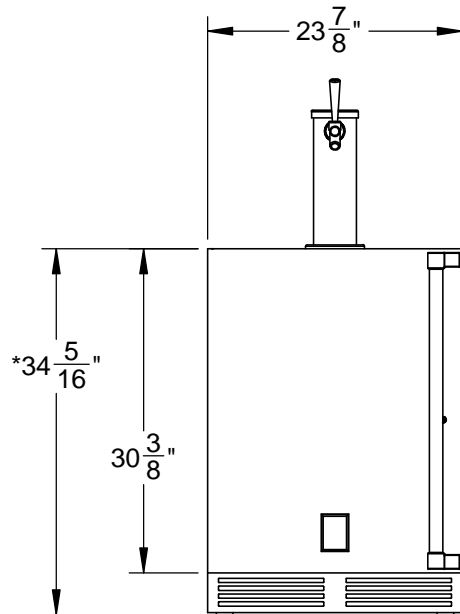

GFDSL241: OUTDOOR SINGLE FAUCET BEER DISPENSER, SOLID DOOR, WITH LOCK, LEFT HINGED, 24"

CUTOUT DIMENSIONS:
 $34\frac{3}{8}$ " H - 24" W - 24" D

$3\frac{1}{4}$ " MIN. CLEARANCE FROM A CORNER TO ACHIEVE 90° SWING

* - Leg levelers can add $\frac{3}{4}$ " to these dimensions when fully extended

Revised: 5/3/2016