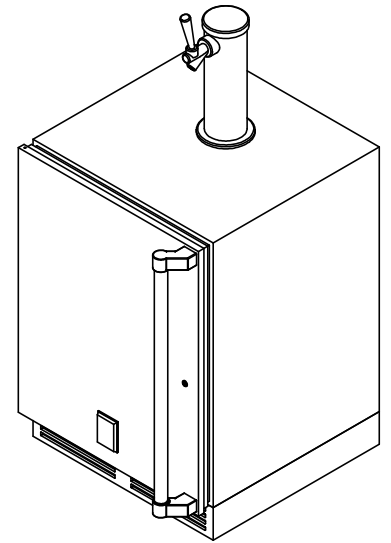

GFDSL241: OUTDOOR SINGLE FAUCET BEER DISPENSER, SOLID DOOR, WITH LOCK, LEFT HINGED, 24"

CUTOUT DIMENSIONS:
 $34\frac{3}{8}$ " H - 24" W - 24" D

$3\frac{1}{4}$ " MIN. CLEARANCE FROM A CORNER TO ACHIEVE 90° SWING

* - Leg levelers can add $\frac{3}{4}$ " to these dimensions when fully extended

Revised: 5/3/2016