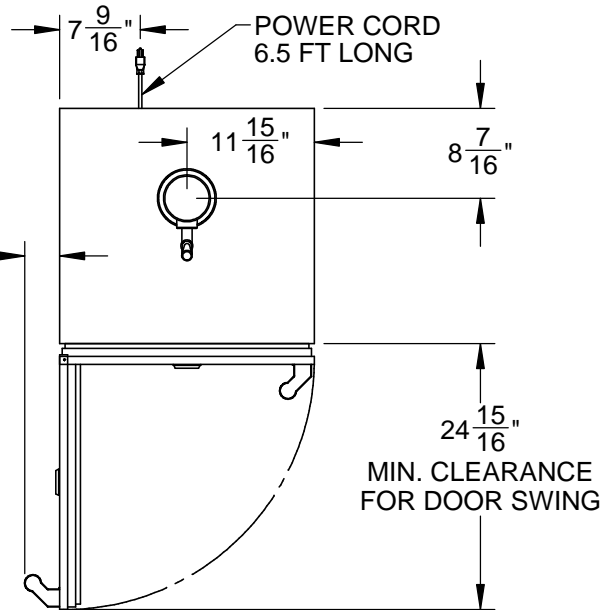

GFDSL241: OUTDOOR SINGLE FAUCET BEER DISPENSER, SOLID DOOR, WITH LOCK, LEFT HINGED, 24"

CUTOUT DIMENSIONS:
 $34\frac{3}{8}$ " H - 24" W - 24" D

$3\frac{1}{4}$ " MIN. CLEARANCE FROM A CORNER TO ACHIEVE 90° SWING

* - Leg levelers can add $\frac{3}{4}$ " to these dimensions when fully extended

Revised: 5/3/2016