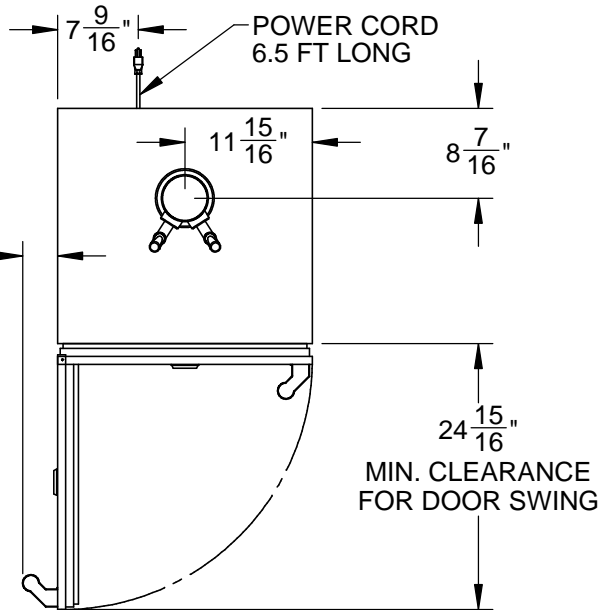

GFDSL242: OUTDOOR DOUBLE FAUCET BEER DISPENSER, SOLID DOOR, WITH LOCK, LEFT HINGED, 24"

CUTOUT DIMENSIONS:
 $34\frac{3}{8}$ " H - 24" W - 24" D

$3\frac{1}{4}$ " MIN. CLEARANCE FROM A CORNER TO ACHIEVE 90° SWING

* - Leg levelers can add $\frac{3}{4}$ " to these dimensions when fully extended

Revised: 5/3/2016