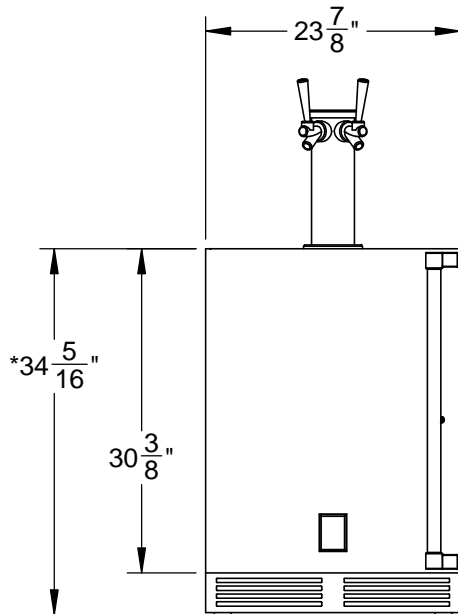

GFDSL242: OUTDOOR DOUBLE FAUCET BEER DISPENSER, SOLID DOOR, WITH LOCK, LEFT HINGED, 24"

CUTOUT DIMENSIONS:
 $34\frac{3}{8}$ " H - 24" W - 24" D

$3\frac{1}{4}$ " MIN. CLEARANCE FROM A CORNER TO ACHIEVE 90° SWING

* - Leg levelers can add $\frac{3}{4}$ " to these dimensions when fully extended

Revised: 5/3/2016