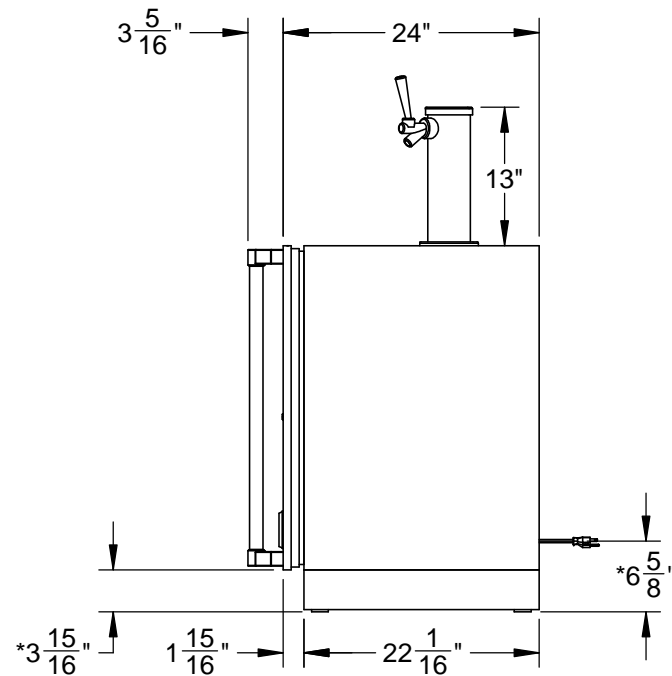

GFDSL242: OUTDOOR DOUBLE FAUCET BEER DISPENSER, SOLID DOOR, WITH LOCK, LEFT HINGED, 24"

CUTOUT DIMENSIONS:
 $34\frac{3}{8}$ " H - 24" W - 24" D

$3\frac{1}{4}$ " MIN. CLEARANCE FROM A CORNER TO ACHIEVE 90° SWING

* - Leg levelers can add $\frac{3}{4}$ " to these dimensions when fully extended

Revised: 5/3/2016