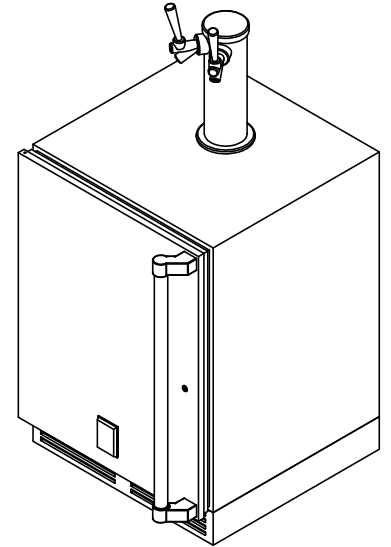

GFDSL242: OUTDOOR DOUBLE FAUCET BEER DISPENSER, SOLID DOOR, WITH LOCK, LEFT HINGED, 24"

CUTOUT DIMENSIONS:
 $34\frac{3}{8}$ " H - 24" W - 24" D

$3\frac{1}{4}$ " MIN. CLEARANCE FROM A CORNER TO ACHIEVE 90° SWING

* - Leg levelers can add $\frac{3}{4}$ " to these dimensions when fully extended

Revised: 5/3/2016