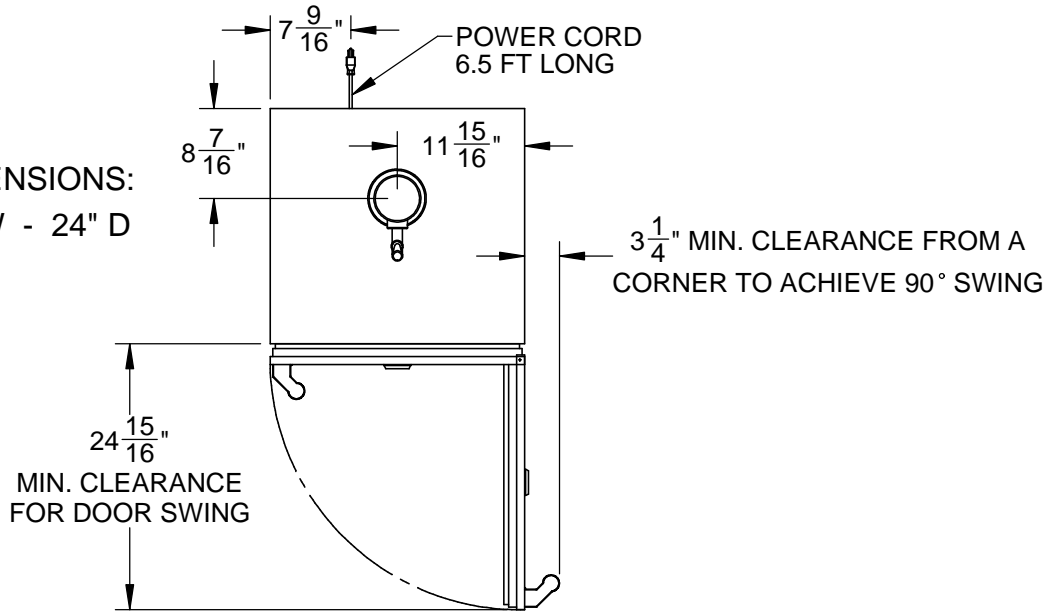

GFDSR241: OUTDOOR SINGLE FAUCET BEER DISPENSER, SOLID DOOR, WITH LOCK, RIGHT HINGED, 24"

CUTOUT DIMENSIONS:
 $34\frac{3}{8}$ " H - 24" W - 24" D

* - Leg levelers can add $\frac{3}{4}$ " to these dimensions when fully extended