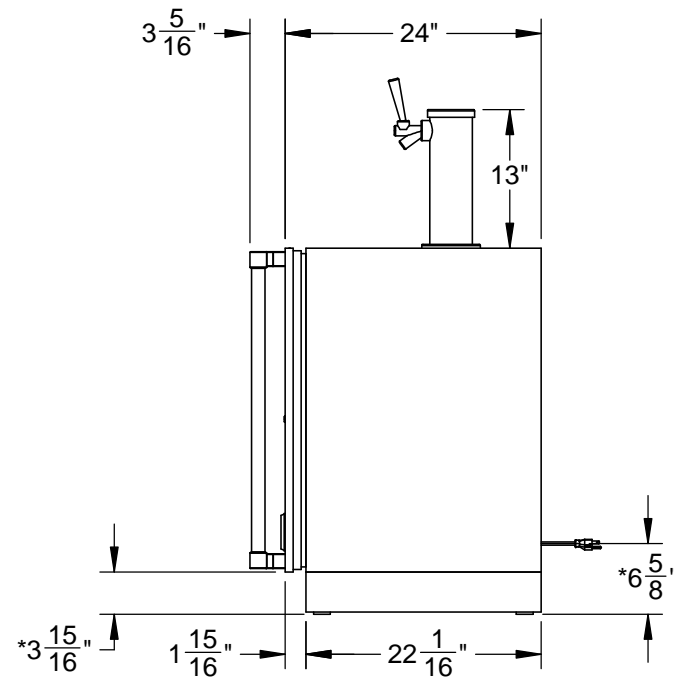

GFDSR241: OUTDOOR SINGLE FAUCET BEER DISPENSER, SOLID DOOR, WITH LOCK, RIGHT HINGED, 24"

CUTOUT DIMENSIONS:
 $34\frac{3}{8}$ " H - 24" W - 24" D

* - Leg levelers can add $\frac{3}{4}$ " to these dimensions when fully extended