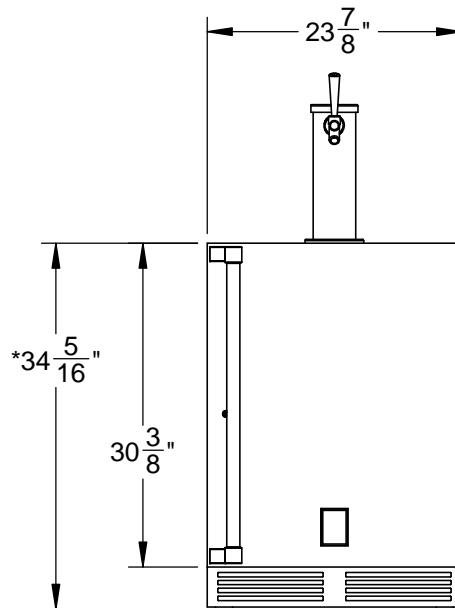

GFDSR241: OUTDOOR SINGLE FAUCET BEER DISPENSER, SOLID DOOR, WITH LOCK, RIGHT HINGED, 24"

CUTOUT DIMENSIONS:
 $34\frac{3}{8}$ " H - 24" W - 24" D

* - Leg levelers can add $\frac{3}{4}$ " to these dimensions when fully extended