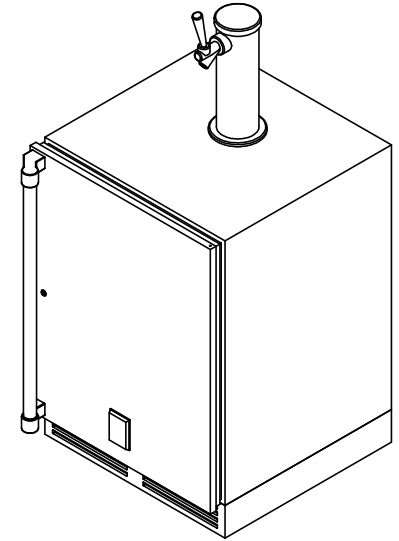

GFDSR241: OUTDOOR SINGLE FAUCET BEER DISPENSER, SOLID DOOR, WITH LOCK, RIGHT HINGED, 24"

CUTOUT DIMENSIONS:
 $34\frac{3}{8}$ " H - 24" W - 24" D

* - Leg levelers can add $\frac{3}{4}$ " to these dimensions when fully extended