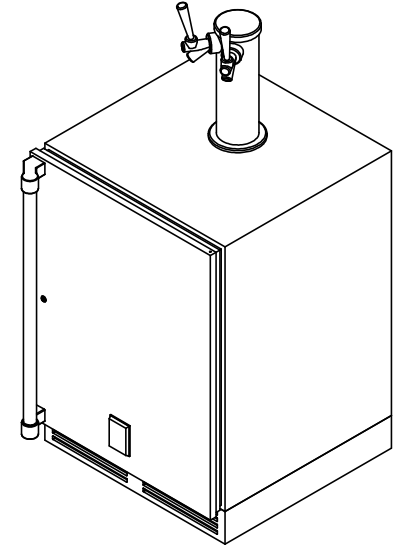

GFDSR242: OUTDOOR DOUBLE FAUCET BEER DISPENSER,
SOLID DOOR, WITH LOCK, RIGHT HINGED, 24"

CUTOUT DIMENSIONS:
34 $\frac{3}{8}$ " H - 24" W - 24" D

* - Leg levelers can add
3/4" to these dimensions
when fully extended