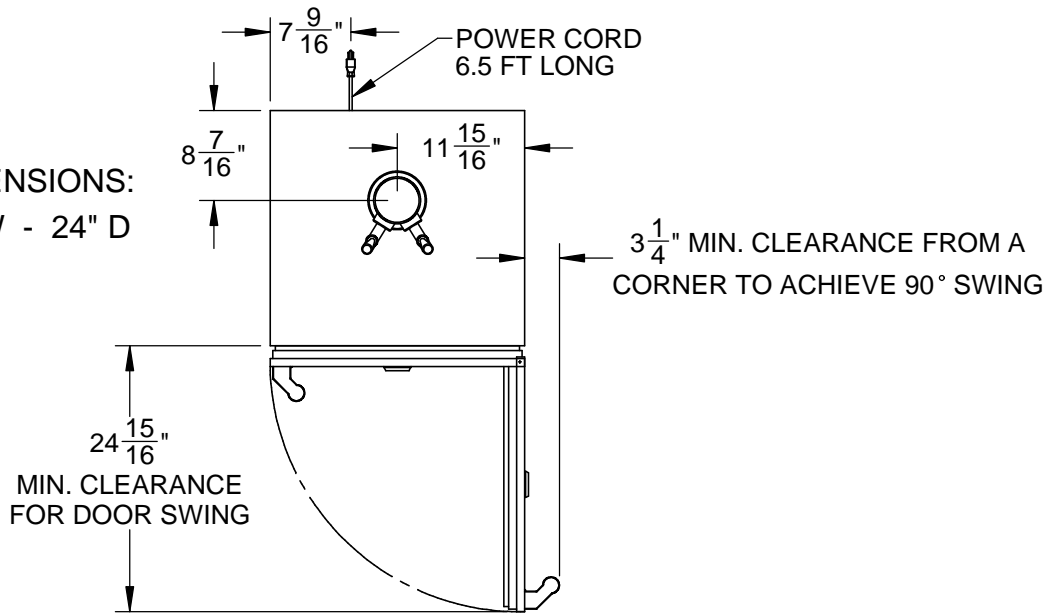

GFDSR242: OUTDOOR DOUBLE FAUCET BEER DISPENSER,
SOLID DOOR, WITH LOCK, RIGHT HINGED, 24"

CUTOUT DIMENSIONS:
34 $\frac{3}{8}$ " H - 24" W - 24" D

* - Leg levelers can add
3/4" to these dimensions
when fully extended