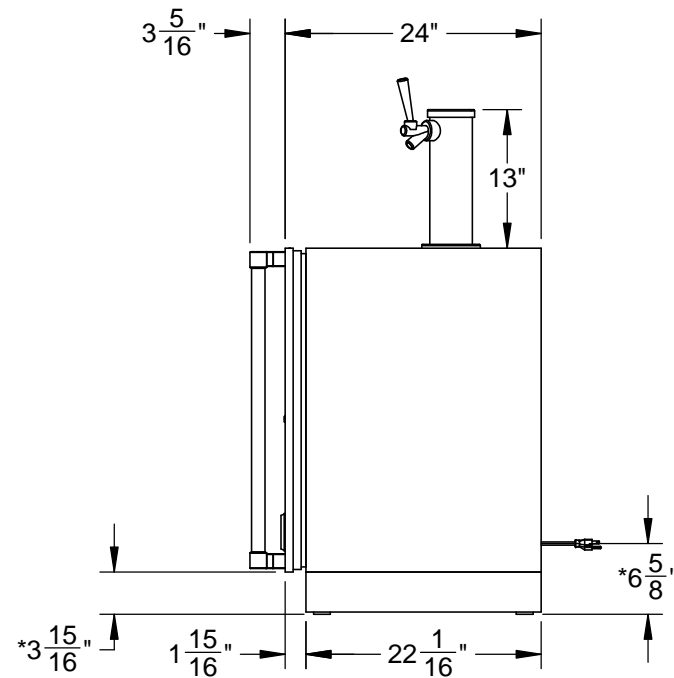

GFDSR242: OUTDOOR DOUBLE FAUCET BEER DISPENSER,
SOLID DOOR, WITH LOCK, RIGHT HINGED, 24"

CUTOUT DIMENSIONS:
34 $\frac{3}{8}$ " H - 24" W - 24" D

* - Leg levelers can add
3/4" to these dimensions
when fully extended