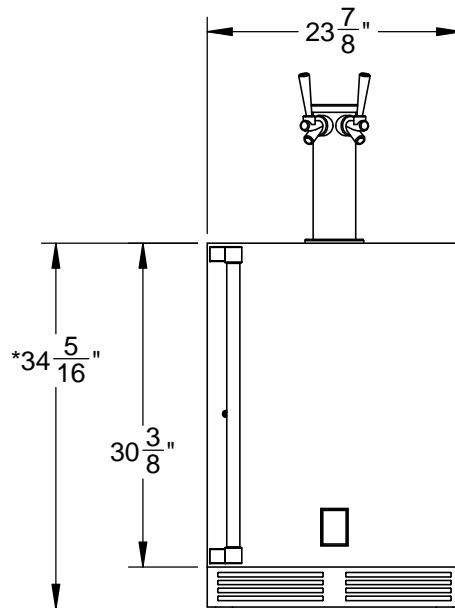

GFDSR242: OUTDOOR DOUBLE FAUCET BEER DISPENSER,
SOLID DOOR, WITH LOCK, RIGHT HINGED, 24"

CUTOUT DIMENSIONS:
34 $\frac{3}{8}$ " H - 24" W - 24" D

* - Leg levelers can add
3/4" to these dimensions
when fully extended