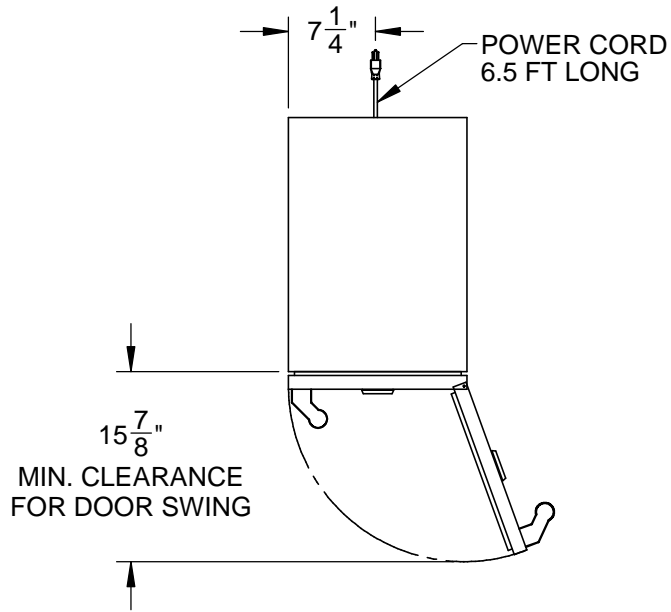

GIMR15: OUTDOOR ICE MACHINE, RIGHT HINGED 15"

CUTOUT DIMENSIONS:
34" H - 15" W - 24" D

*- Leg levelers can add to these dimensions when fully extended

Revised: 5/3/2016