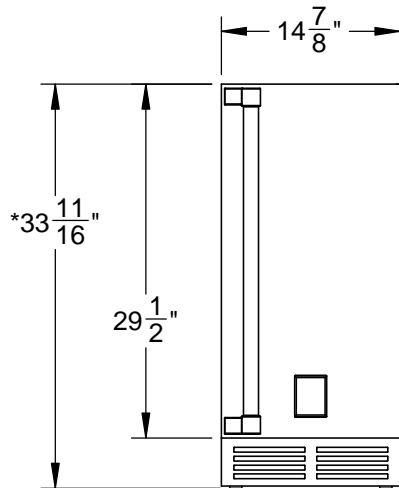

GIMR15: OUTDOOR ICE MACHINE, RIGHT HINGED 15"

CUTOUT DIMENSIONS:
34" H - 15" W - 24" D

*- Leg levelers can add to these dimensions when fully extended

Revised: 5/3/2016