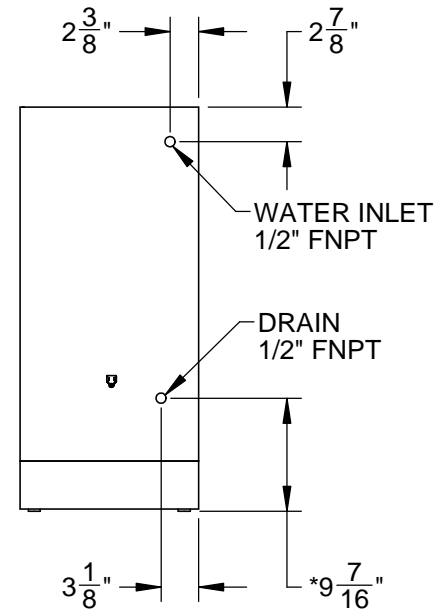

GIMR15: OUTDOOR ICE MACHINE, RIGHT HINGED 15"

CUTOUT DIMENSIONS:
34" H - 15" W - 24" D

*- Leg levelers can add to these dimensions when fully extended

Revised: 5/3/2016