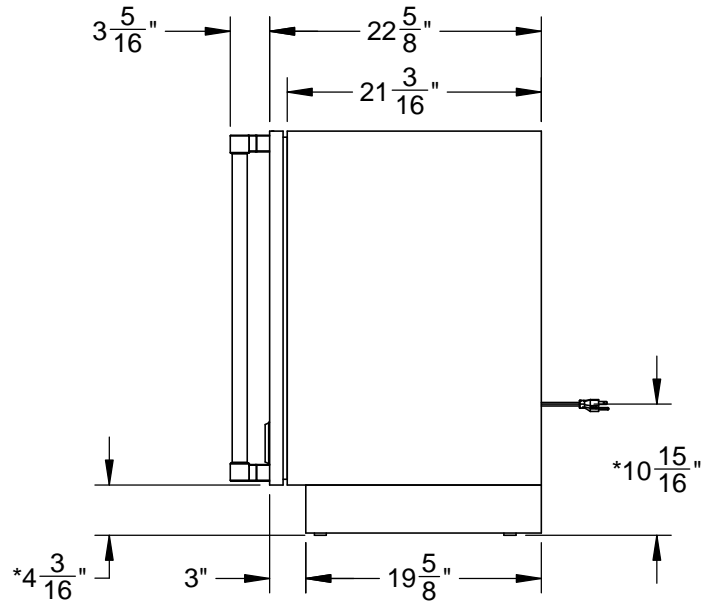

GIMR15: OUTDOOR ICE MACHINE, RIGHT HINGED 15"

CUTOUT DIMENSIONS:
34" H - 15" W - 24" D

*- Leg levelers can add to these dimensions when fully extended

Revised: 5/3/2016