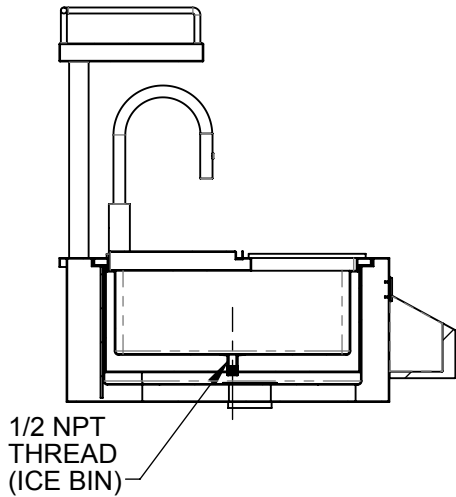

GRCHS30 / GRC30: REFRESHMENT CENTER, 30"
(HIGH SHELF MODEL SHOWN BELOW)

CUTOUT DIMENSIONS:
12" H - 29.25" W - 24.31" D

SECTION A-A