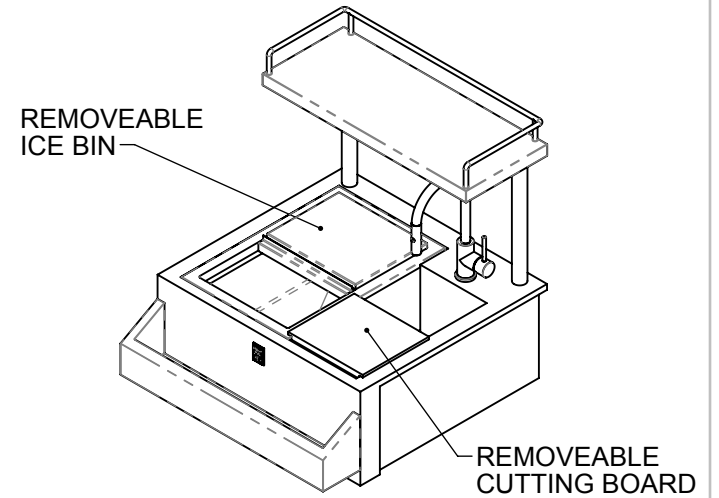

GRCHS30 / GRC30: REFRESHMENT CENTER, 30"
(HIGH SHELF MODEL SHOWN BELOW)

CUTOUT DIMENSIONS:
12" H - 29.25" W - 24.31" D

SECTION A-A