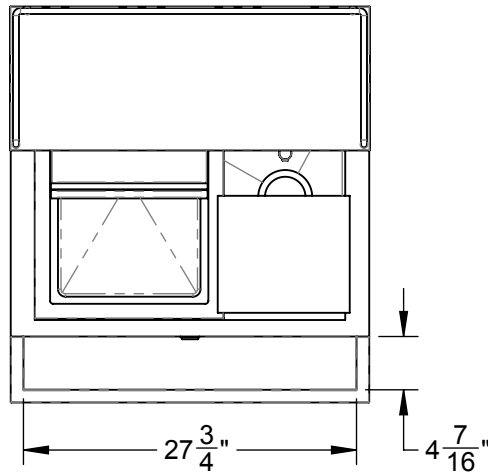

GRCHS30 / GRC30: REFRESHMENT CENTER, 30"
(HIGH SHELF MODEL SHOWN BELOW)

CUTOUT DIMENSIONS:
12" H - 29.25" W - 24.31" D

SECTION A-A