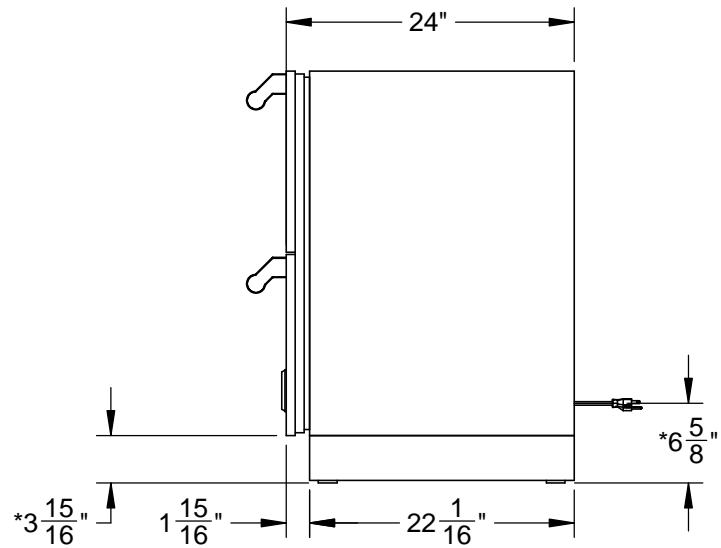

GRR24: OUTDOOR REFRIGERATOR DRAWERS, WITH LOCK, 24"

CUTOUT DIMENSIONS:
 $34\frac{3}{8}$ " H - 24" W - 24" D

* - Leg levelers can add $\frac{3}{4}$ " to these dimensions when fully extended

Revised: 5/3/2016