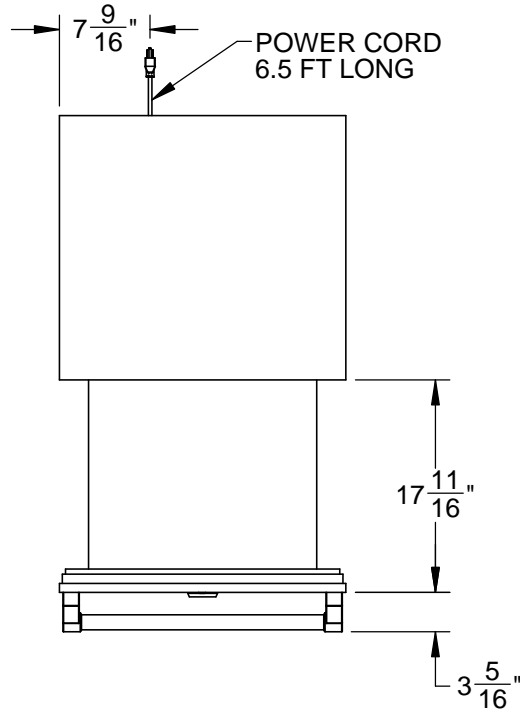

GRR24: OUTDOOR REFRIGERATOR DRAWERS, WITH LOCK, 24"

CUTOUT DIMENSIONS:
 $34\frac{3}{8}$ " H - 24" W - 24" D

* - Leg levelers can add $\frac{3}{4}$ " to these dimensions when fully extended

Revised: 5/3/2016