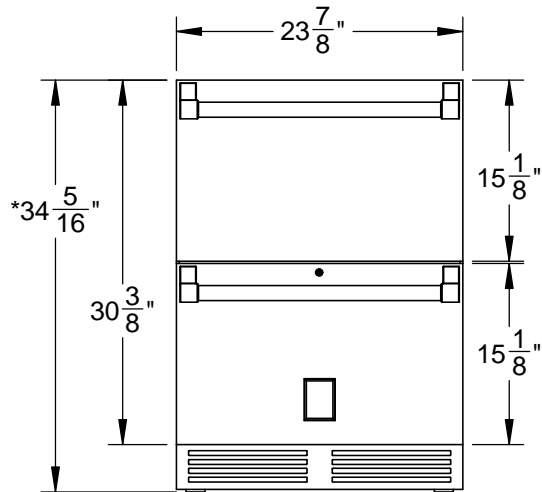

GRR24: OUTDOOR REFRIGERATOR DRAWERS, WITH LOCK, 24"

CUTOUT DIMENSIONS:
 $34\frac{3}{8}$ " H - 24" W - 24" D

* - Leg levelers can add $\frac{3}{4}$ " to these dimensions when fully extended

Revised: 5/3/2016