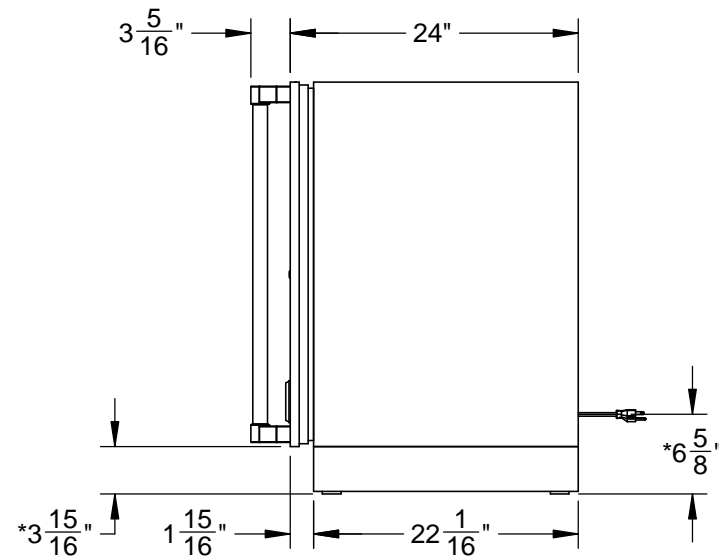

GRSL24: OUTDOOR REFRIGERATOR, SOLID DOOR,
WITH LOCK, LEFT HINGED, 24"

CUTOUT DIMENSIONS:
34 $\frac{3}{8}$ " H - 24" W - 24" D

3 $\frac{1}{4}$ " MIN. CLEARANCE FROM A
CORNER TO ACHIEVE 90° SWING

* - Leg levelers can add
3 $\frac{3}{4}$ " to these dimensions
when fully extended