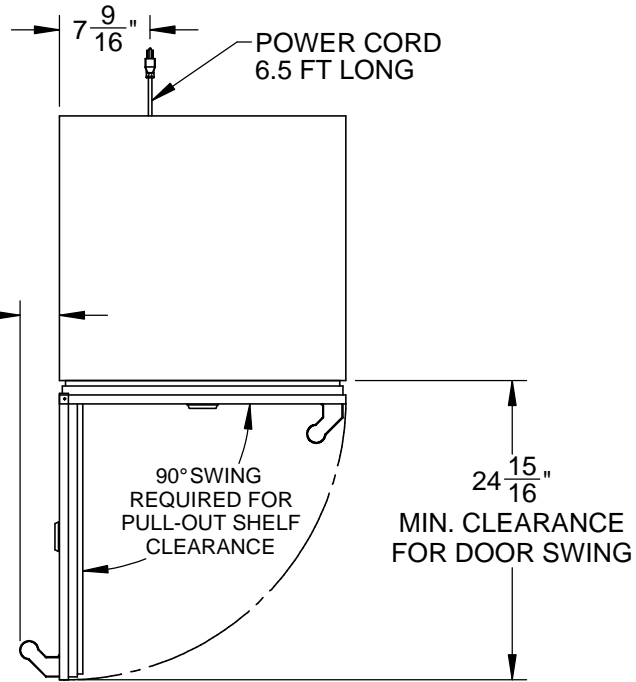

GRSL24: OUTDOOR REFRIGERATOR, SOLID DOOR,
WITH LOCK, LEFT HINGED, 24"

CUTOUT DIMENSIONS:
34 $\frac{3}{8}$ " H - 24" W - 24" D

3 $\frac{1}{4}$ " MIN. CLEARANCE FROM A
CORNER TO ACHIEVE 90° SWING

* - Leg levelers can add
3 $\frac{3}{4}$ " to these dimensions
when fully extended