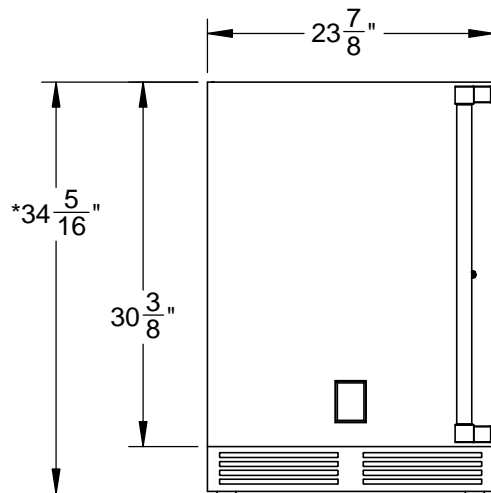

GRSL24: OUTDOOR REFRIGERATOR, SOLID DOOR,
WITH LOCK, LEFT HINGED, 24"

CUTOUT DIMENSIONS:
34 $\frac{3}{8}$ " H - 24" W - 24" D

3 $\frac{1}{4}$ " MIN. CLEARANCE FROM A
CORNER TO ACHIEVE 90° SWING

* - Leg levelers can add
3 $\frac{3}{4}$ " to these dimensions
when fully extended