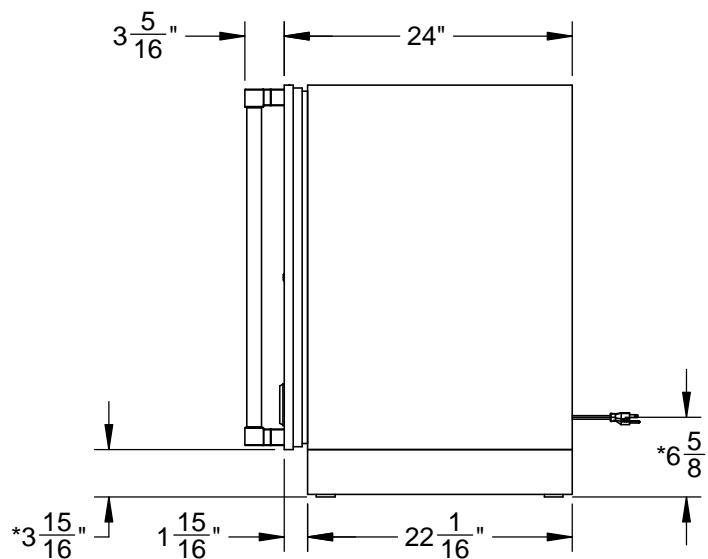

GRSR24: OUTDOOR REFRIGERATOR, SOLID DOOR,
WITH LOCK, RIGHT HINGED, 24"

CUTOUT DIMENSIONS:
34 $\frac{3}{8}$ " H - 24" W - 24" D

* - Leg levelers can add $\frac{3}{4}$ " to these dimensions when fully extended