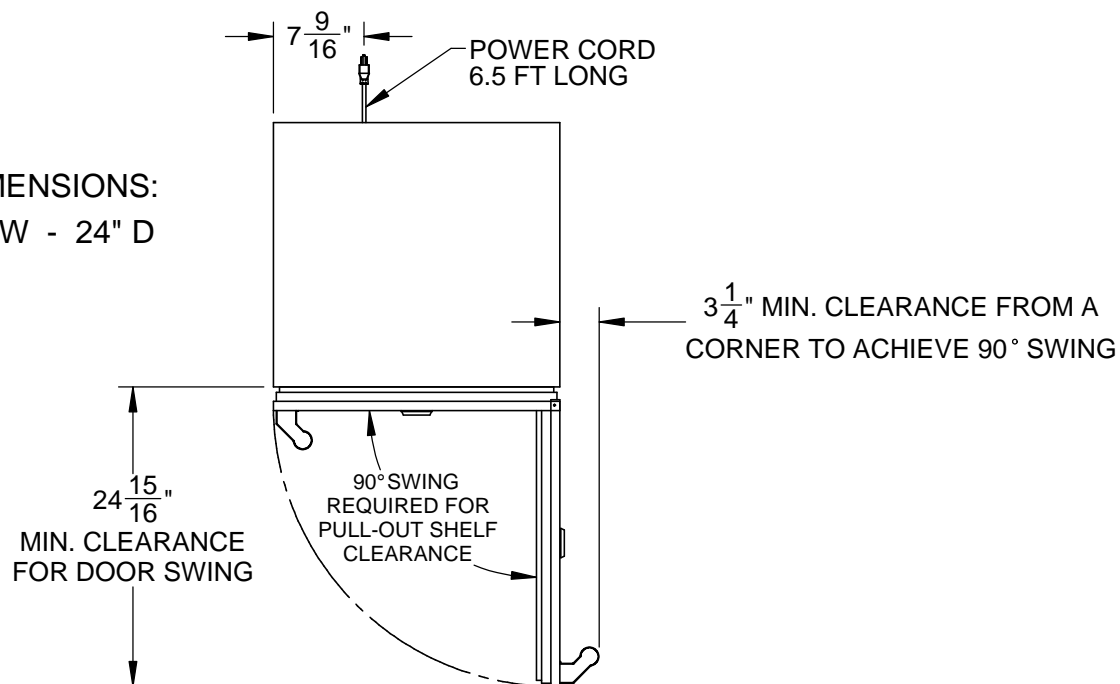

GRSR24: OUTDOOR REFRIGERATOR, SOLID DOOR,
WITH LOCK, RIGHT HINGED, 24"

CUTOUT DIMENSIONS:
34 $\frac{3}{8}$ " H - 24" W - 24" D

* - Leg levelers can add $\frac{3}{4}$ " to these dimensions when fully extended