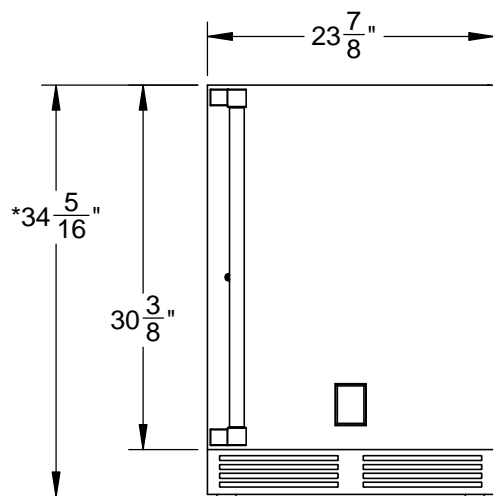

GRSR24: OUTDOOR REFRIGERATOR, SOLID DOOR,
WITH LOCK, RIGHT HINGED, 24"

CUTOUT DIMENSIONS:
34 $\frac{3}{8}$ " H - 24" W - 24" D

* - Leg levelers can add $\frac{3}{4}$ " to these dimensions when fully extended