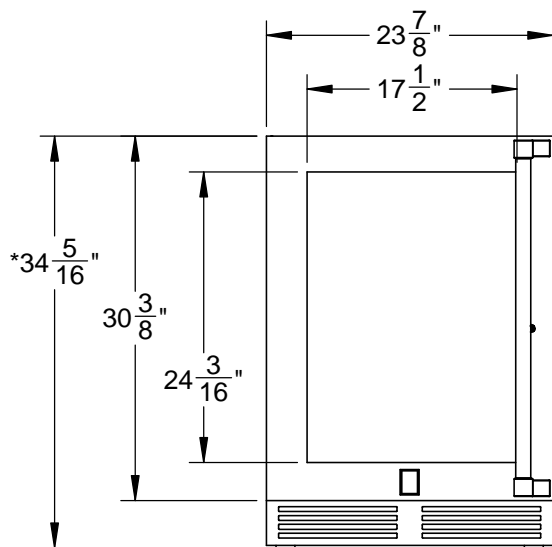

GRWGL24: OUTDOOR DUAL ZONE REFRIGERATOR WITH WINE, SOLID DOOR, WITH LOCK, LEFT HINGED, 24"

CUTOUT DIMENSIONS:
 $34\frac{3}{8}$ " H - 24" W - 24" D

$3\frac{1}{4}$ " MIN. CLEARANCE FROM A CORNER TO ACHIEVE 90° SWING

* - Leg levelers can add $\frac{3}{4}$ " to these dimensions when fully extended

Revised: 5/3/2016