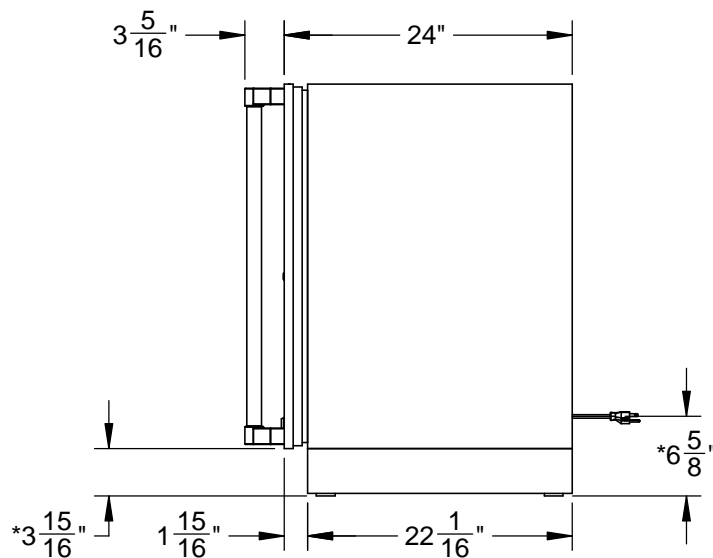

GRWGL24: OUTDOOR DUAL ZONE REFRIGERATOR WITH WINE, SOLID DOOR, WITH LOCK, LEFT HINGED, 24"

CUTOUT DIMENSIONS:
 $34\frac{3}{8}$ " H - 24" W - 24" D

$3\frac{1}{4}$ " MIN. CLEARANCE FROM A CORNER TO ACHIEVE 90° SWING

* - Leg levelers can add $\frac{3}{4}$ " to these dimensions when fully extended

Revised: 5/3/2016