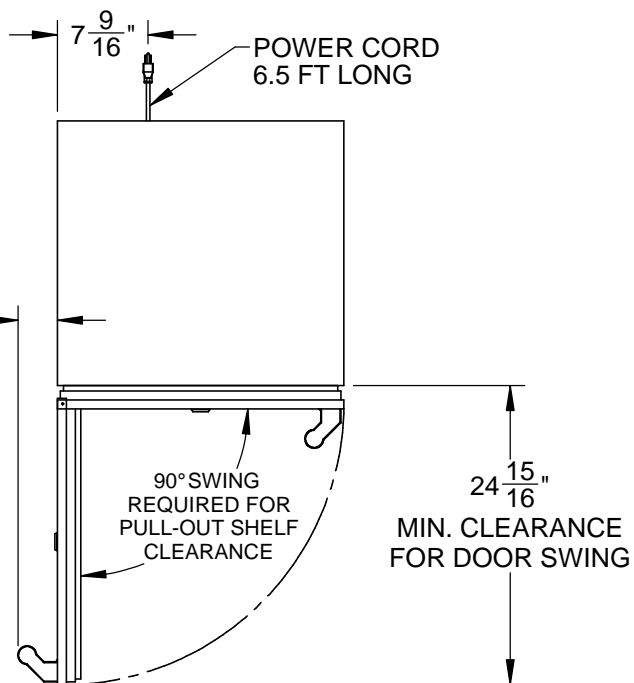

GRWGL24: OUTDOOR DUAL ZONE REFRIGERATOR WITH WINE, SOLID DOOR, WITH LOCK, LEFT HINGED, 24"

CUTOUT DIMENSIONS:
 $34\frac{3}{8}$ " H - 24" W - 24" D

$3\frac{1}{4}$ " MIN. CLEARANCE FROM A CORNER TO ACHIEVE 90° SWING

* - Leg levelers can add $\frac{3}{4}$ " to these dimensions when fully extended

Revised: 5/3/2016