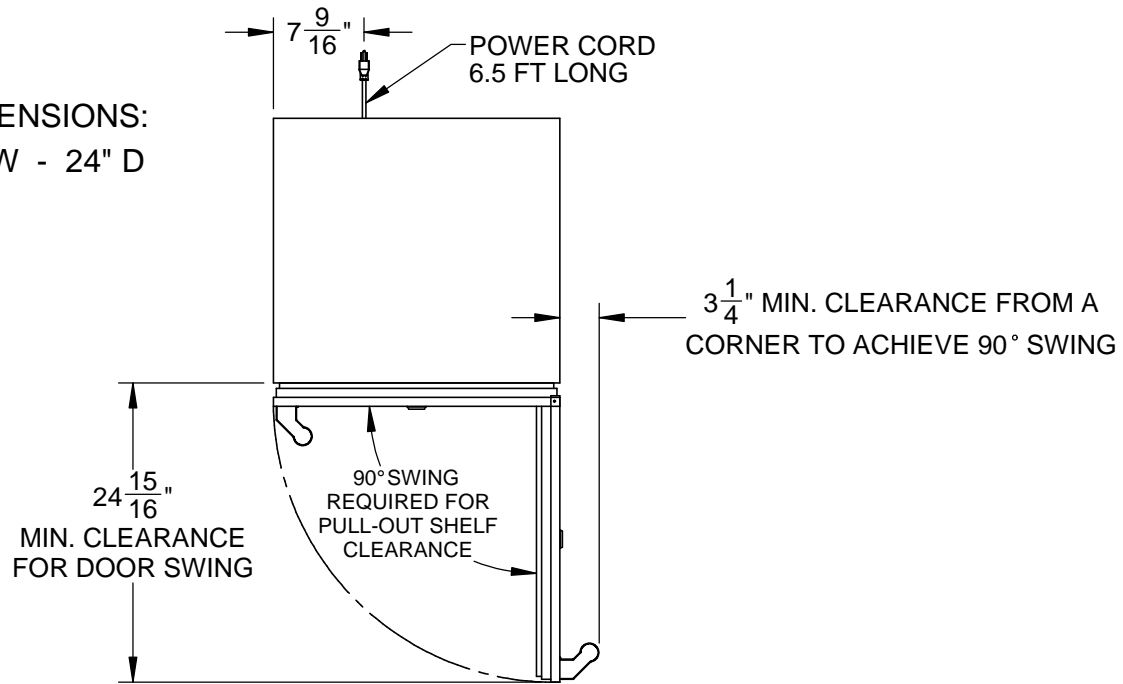

GRWGR24: OUTDOOR DUAL ZONE REFRIGERATOR WITH WINE, GLASS DOOR, WITH LOCK, RIGHT HINGED, 24"

CUTOUT DIMENSIONS:  
 $34\frac{3}{8}$ " H - 24" W - 24" D

\*- Leg levelers can add  $\frac{3}{4}$ " to these dimensions when fully extended