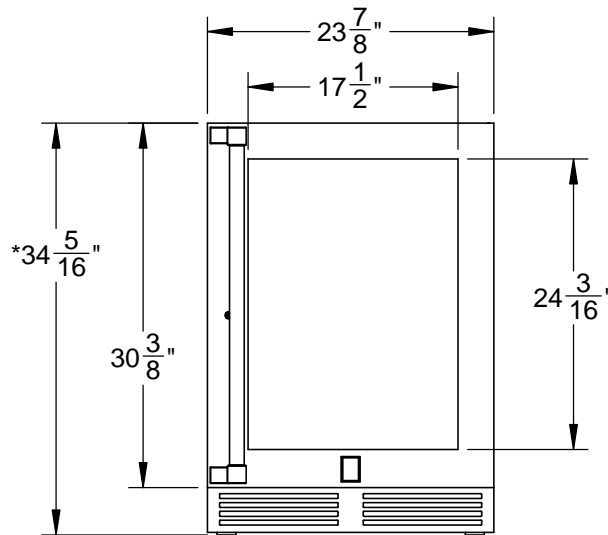

GRWGR24: OUTDOOR DUAL ZONE REFRIGERATOR WITH WINE, GLASS DOOR, WITH LOCK, RIGHT HINGED, 24"

CUTOUT DIMENSIONS:  
 $34\frac{3}{8}$ " H - 24" W - 24" D

\*- Leg levelers can add  $\frac{3}{4}$ " to these dimensions when fully extended