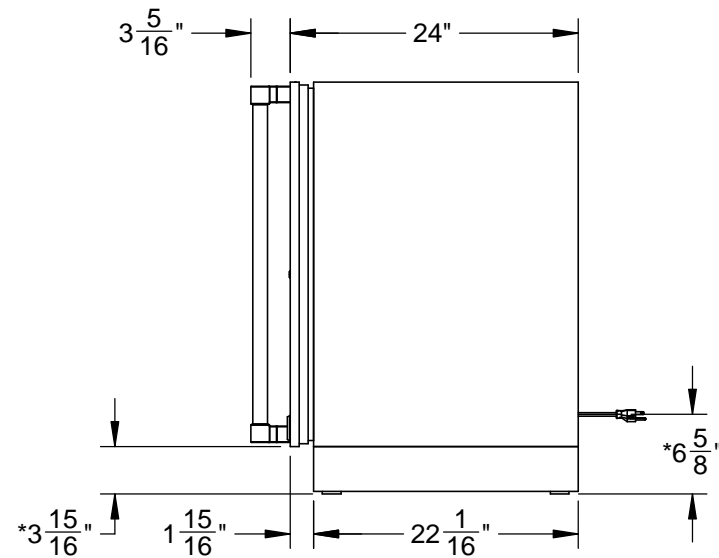

GRWGR24: OUTDOOR DUAL ZONE REFRIGERATOR WITH WINE, GLASS DOOR, WITH LOCK, RIGHT HINGED, 24"

CUTOUT DIMENSIONS:  
 $34\frac{3}{8}$ " H - 24" W - 24" D

\*- Leg levelers can add  $\frac{3}{4}$ " to these dimensions when fully extended