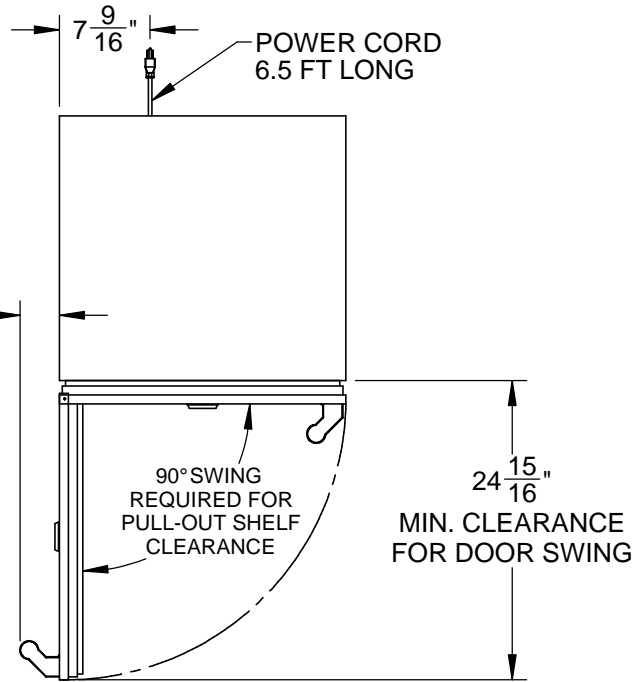

GRWSL24: OUTDOOR DUAL ZONE REFRIGERATOR WITH WINE, SOLID DOOR, WITH LOCK, LEFT HINGED, 24"

CUTOUT DIMENSIONS:
 $34\frac{3}{8}$ " H - 24" W - 24" D

$3\frac{1}{4}$ " MIN. CLEARANCE FROM A CORNER TO ACHIEVE 90° SWING

* - Leg levelers can add $\frac{3}{4}$ " to these dimensions when fully extended

Revised: 5/3/2016