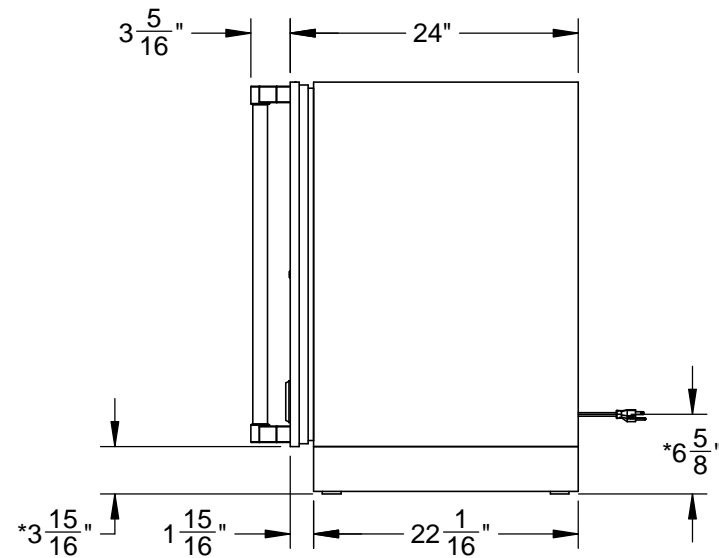

GRWSL24: OUTDOOR DUAL ZONE REFRIGERATOR WITH WINE, SOLID DOOR, WITH LOCK, LEFT HINGED, 24"

CUTOUT DIMENSIONS:
 $34\frac{3}{8}$ " H - 24" W - 24" D

$3\frac{1}{4}$ " MIN. CLEARANCE FROM A CORNER TO ACHIEVE 90° SWING

* - Leg levelers can add $\frac{3}{4}$ " to these dimensions when fully extended

Revised: 5/3/2016