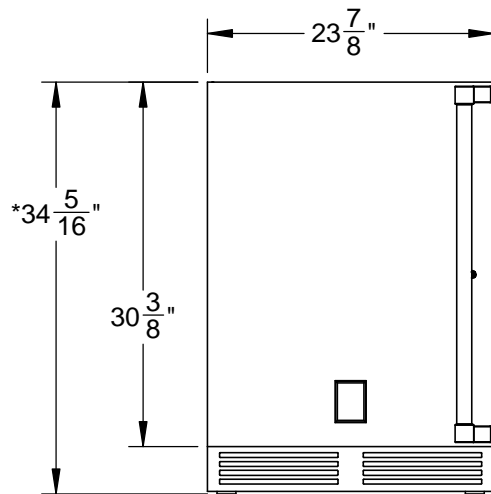

GRWSL24: OUTDOOR DUAL ZONE REFRIGERATOR WITH WINE, SOLID DOOR, WITH LOCK, LEFT HINGED, 24"

CUTOUT DIMENSIONS:
 $34\frac{3}{8}$ " H - 24" W - 24" D

$3\frac{1}{4}$ " MIN. CLEARANCE FROM A CORNER TO ACHIEVE 90° SWING

* - Leg levelers can add $\frac{3}{4}$ " to these dimensions when fully extended

Revised: 5/3/2016