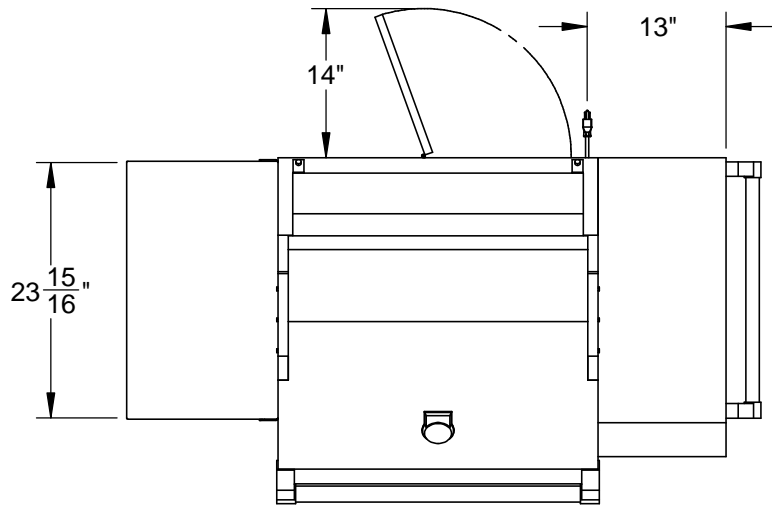

GXBR30CX: 30" FREESTANDING DELUXE GRILL WITH WORKTOP/DRAWER

Revised: 5/3/2016