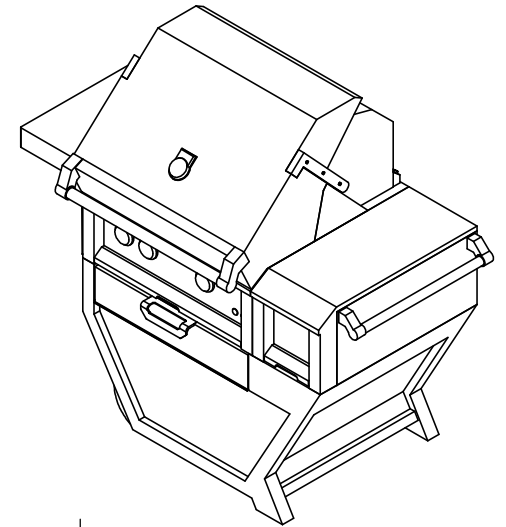

GXBR30CX: 30" FREESTANDING DELUXE GRILL WITH WORKTOP/DRAWER

Revised: 5/3/2016