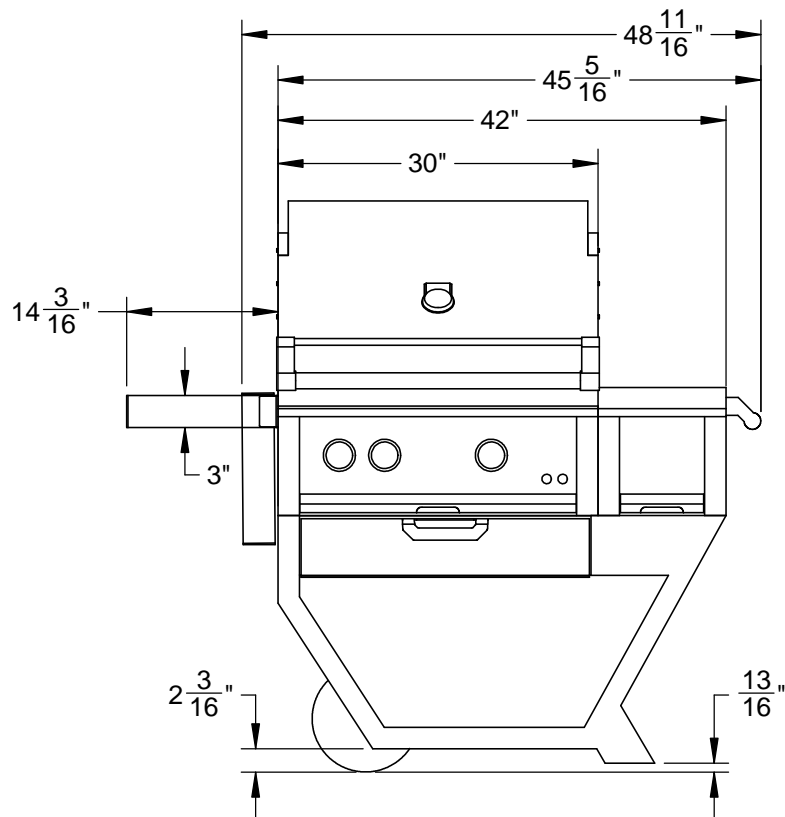

GXBR30CX: 30" FREESTANDING DELUXE GRILL WITH WORKTOP/DRAWER

Revised: 5/3/2016