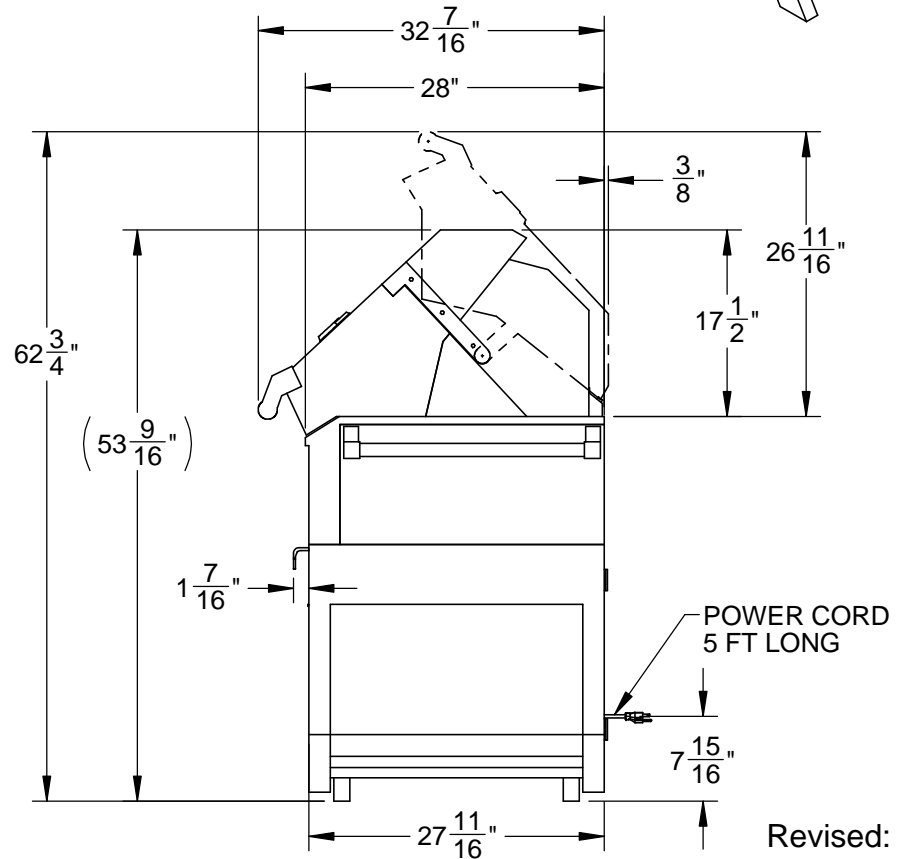

GXBR30CX: 30" FREESTANDING DELUXE GRILL WITH WORKTOP/DRAWER

Revised: 5/3/2016