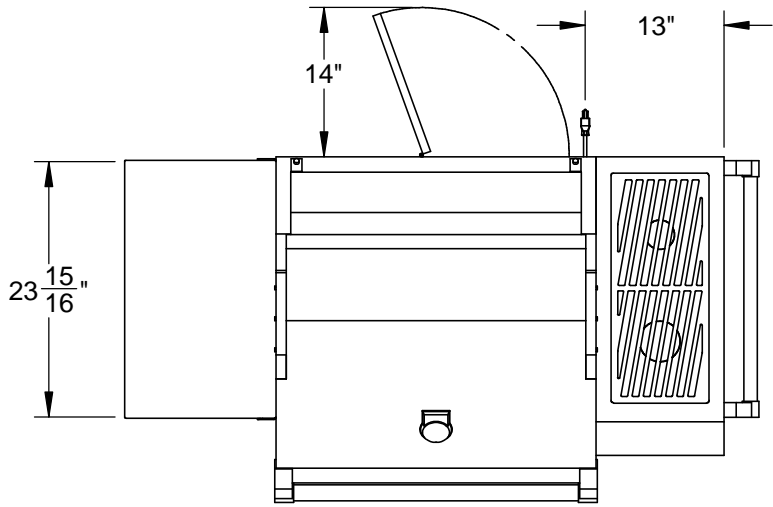

GXBR30CX2: 30" FREESTANDING DELUXE GRILL WITH DOUBLE SIDE BURNER

Revised: 5/3/2016