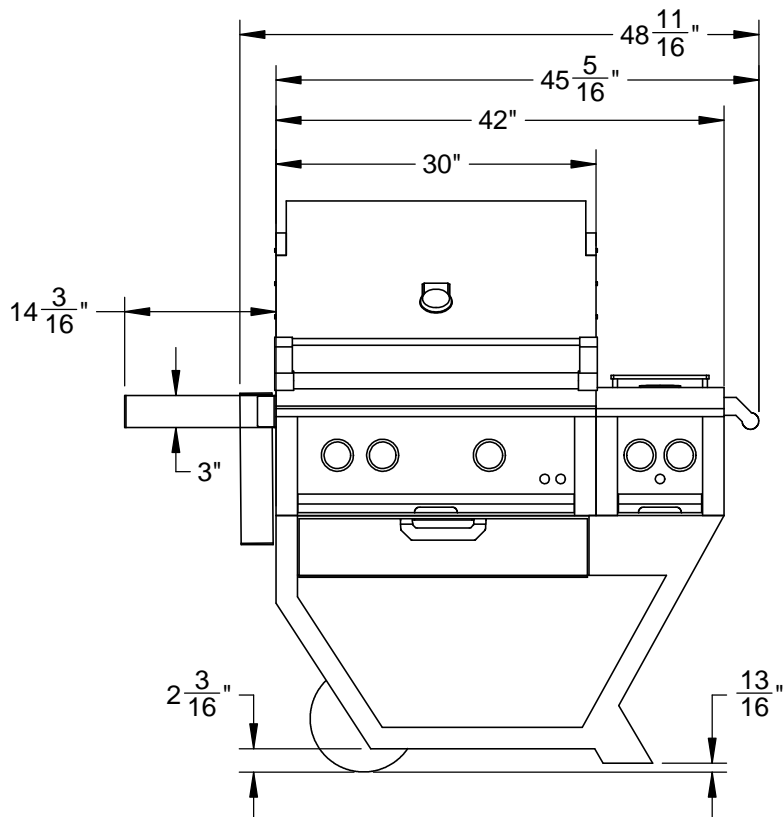

GXBR30CX2: 30" FREESTANDING DELUXE GRILL WITH DOUBLE SIDE BURNER

Revised: 5/3/2016