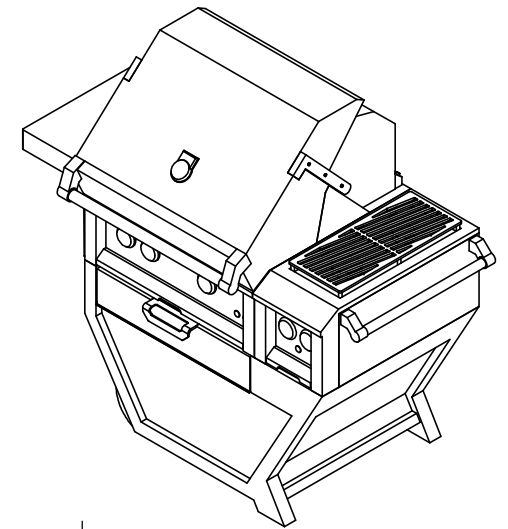

GXBR30CX2: 30" FREESTANDING DELUXE GRILL WITH DOUBLE SIDE BURNER

Revised: 5/3/2016