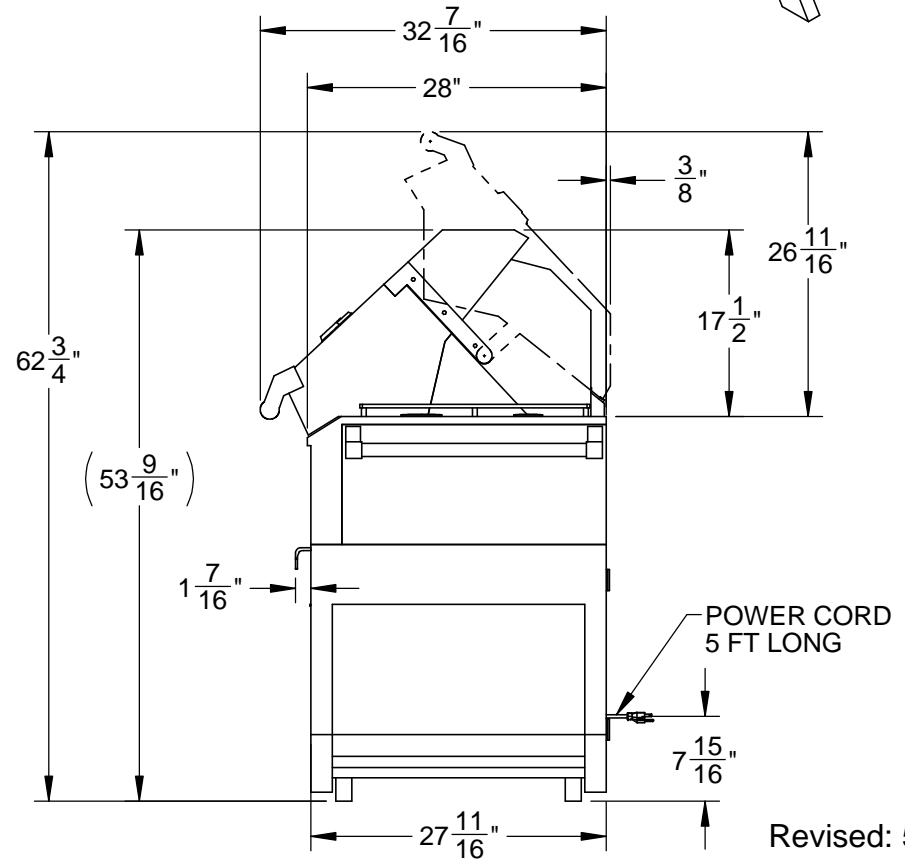

GXBR30CX2: 30" FREESTANDING DELUXE GRILL WITH DOUBLE SIDE BURNER

Revised: 5/3/2016