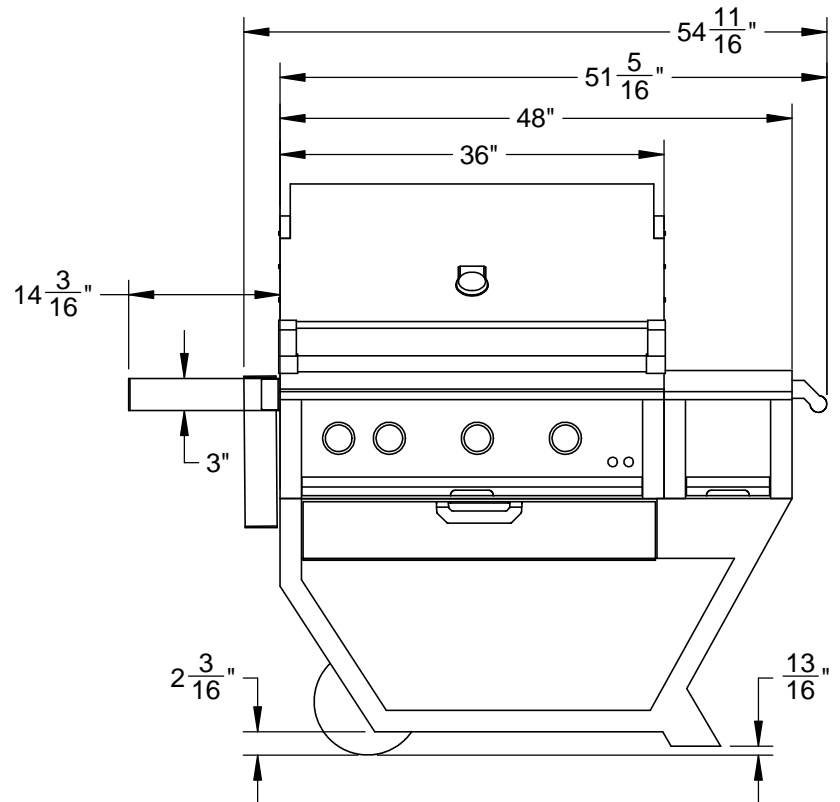

GXBR36CX: 36" FREESTANDING DELUXE GRILL WITH WORKTOP/DRAWER

Revised: 5/3/2016