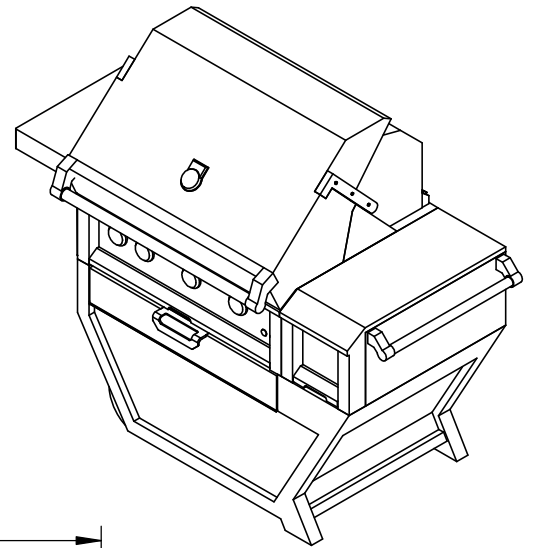

GXBR36CX: 36" FREESTANDING DELUXE GRILL WITH WORKTOP/DRAWER

Revised: 5/3/2016