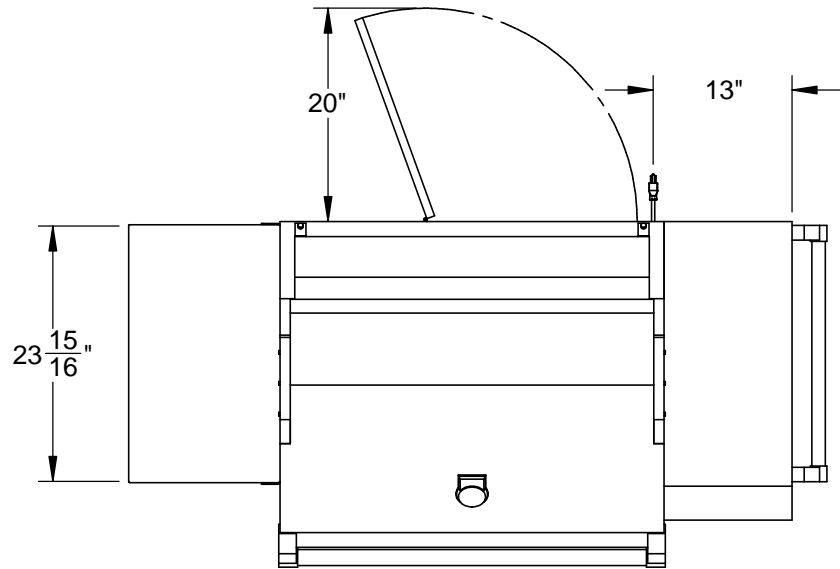

GXBR36CX: 36" FREESTANDING DELUXE GRILL WITH WORKTOP/DRAWER

Revised: 5/3/2016