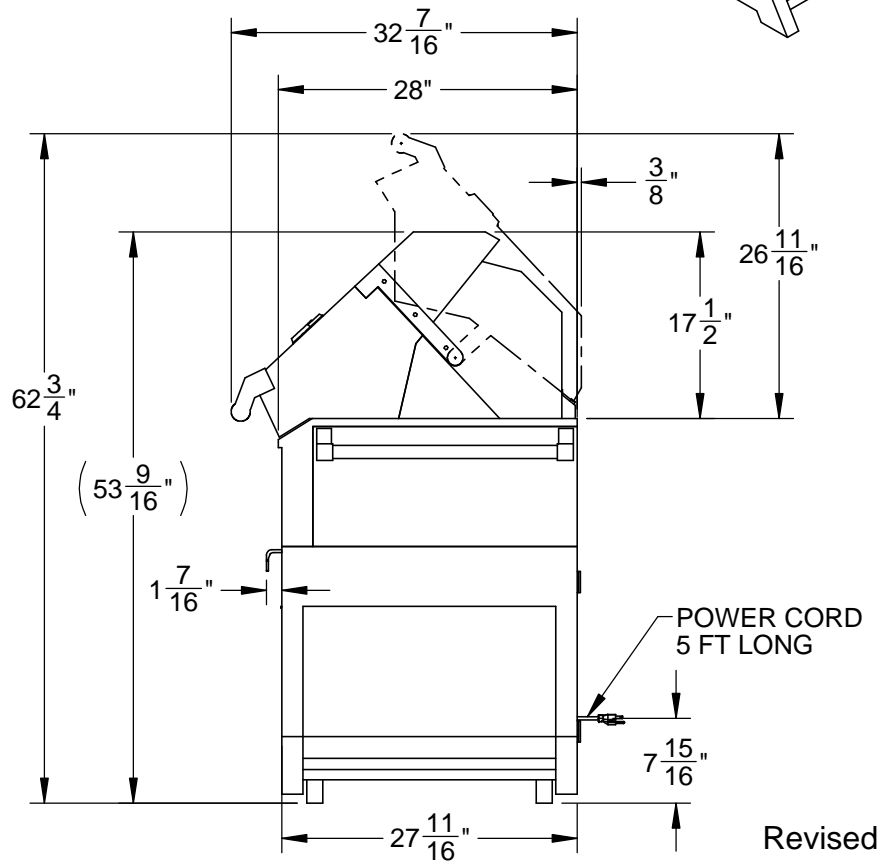

GXBR36CX: 36" FREESTANDING DELUXE GRILL WITH WORKTOP/DRAWER

Revised: 5/3/2016