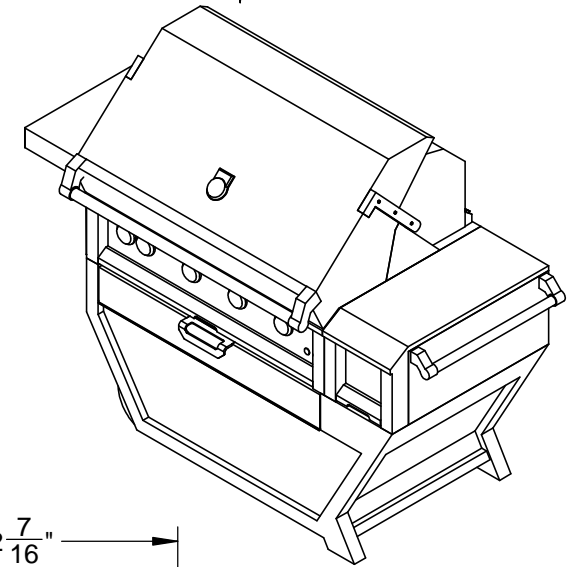

GXBR42CX: 42" FREESTANDING DELUXE GRILL WITH WORKTOP/DRAWER

Revised: 5/3/2016