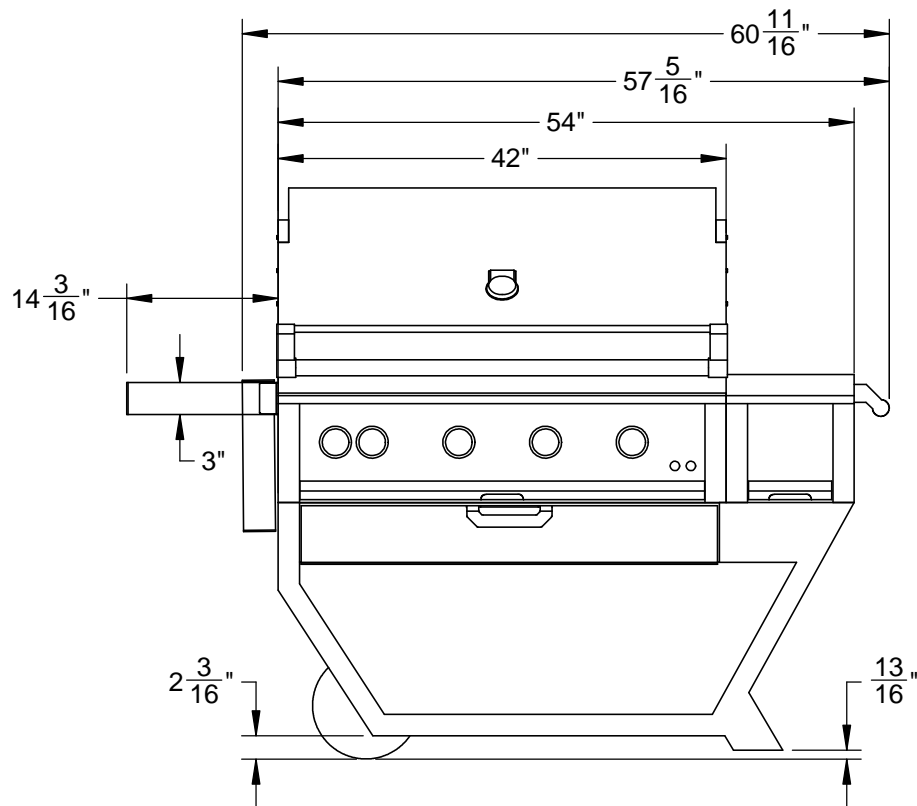

GXBR42CX: 42" FREESTANDING DELUXE GRILL WITH WORKTOP/DRAWER

Revised: 5/3/2016