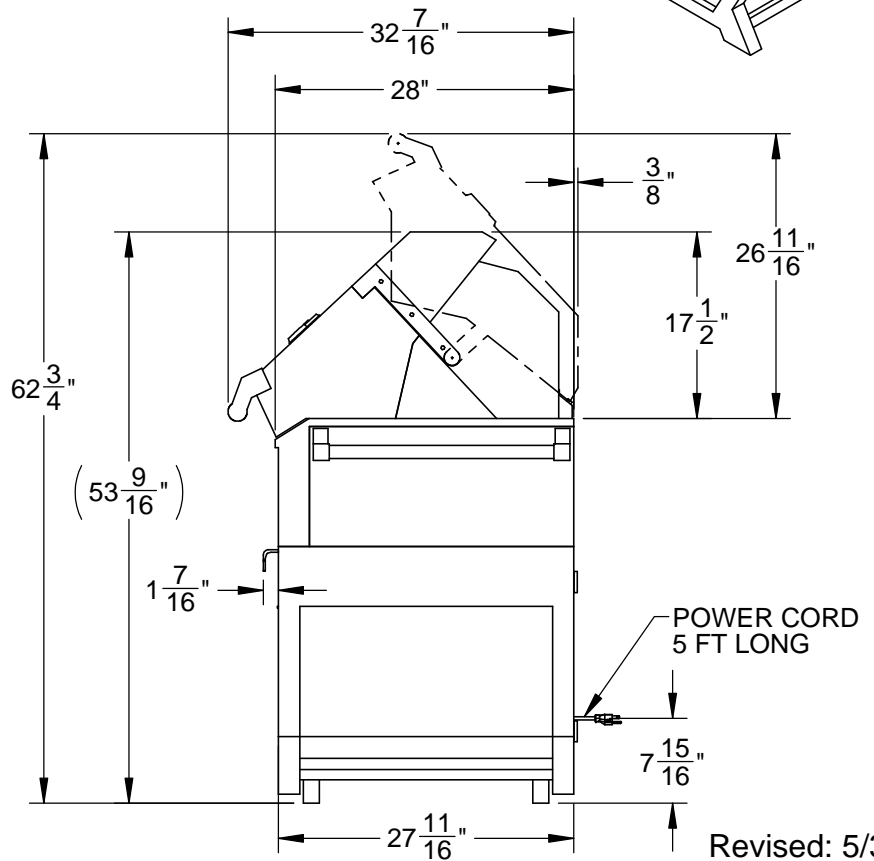

GXBR42CX: 42" FREESTANDING DELUXE GRILL WITH WORKTOP/DRAWER

Revised: 5/3/2016