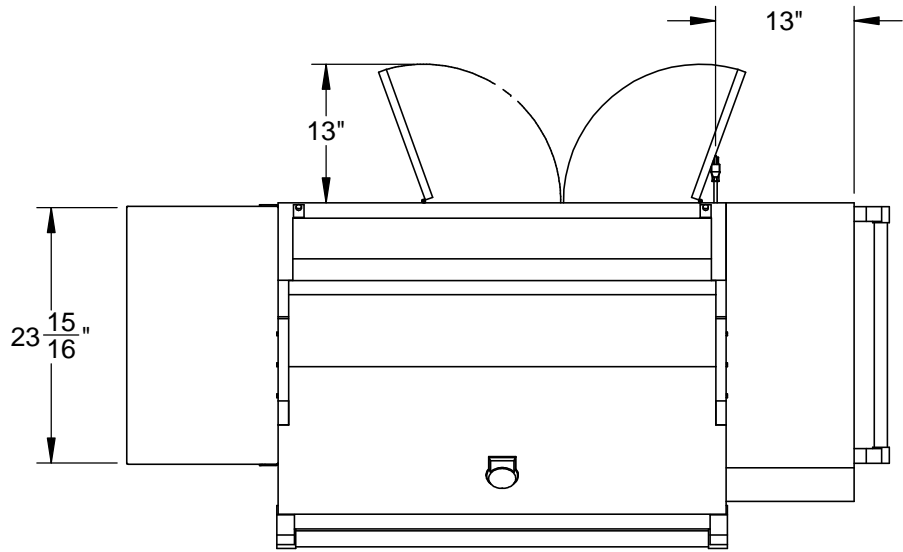

GXBR42CX: 42" FREESTANDING DELUXE GRILL WITH WORKTOP/DRAWER

Revised: 5/3/2016