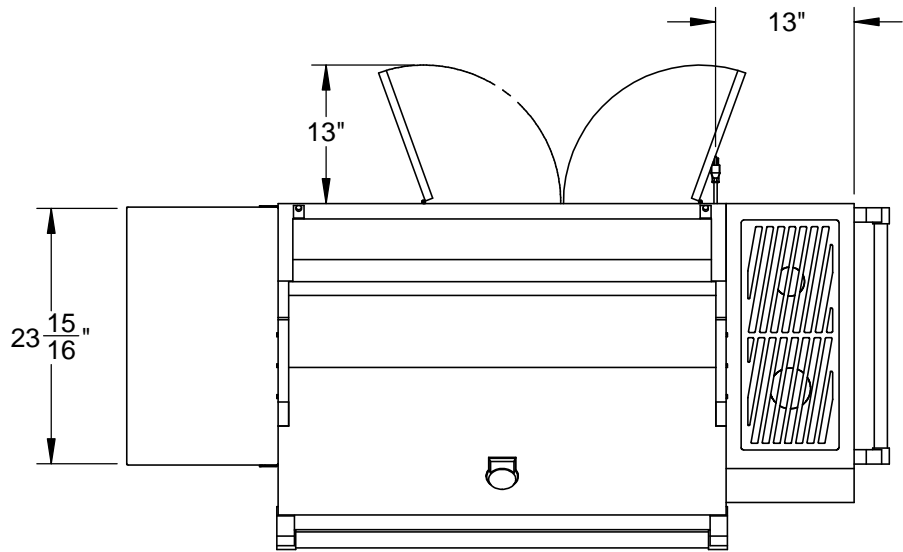

GXBR42CX2: 42" FREESTANDING DELUXE GRILL WITH DOUBLE SIDE BURNER

Revised: 5/3/2016