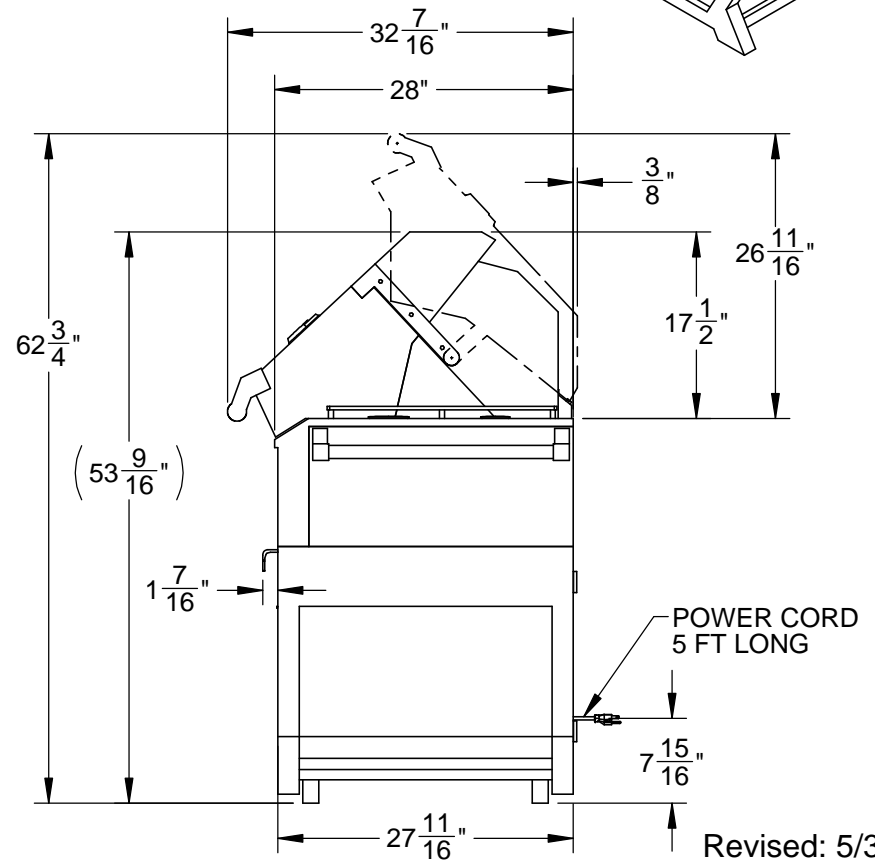

GXBR42CX2: 42" FREESTANDING DELUXE GRILL WITH DOUBLE SIDE BURNER

Revised: 5/3/2016