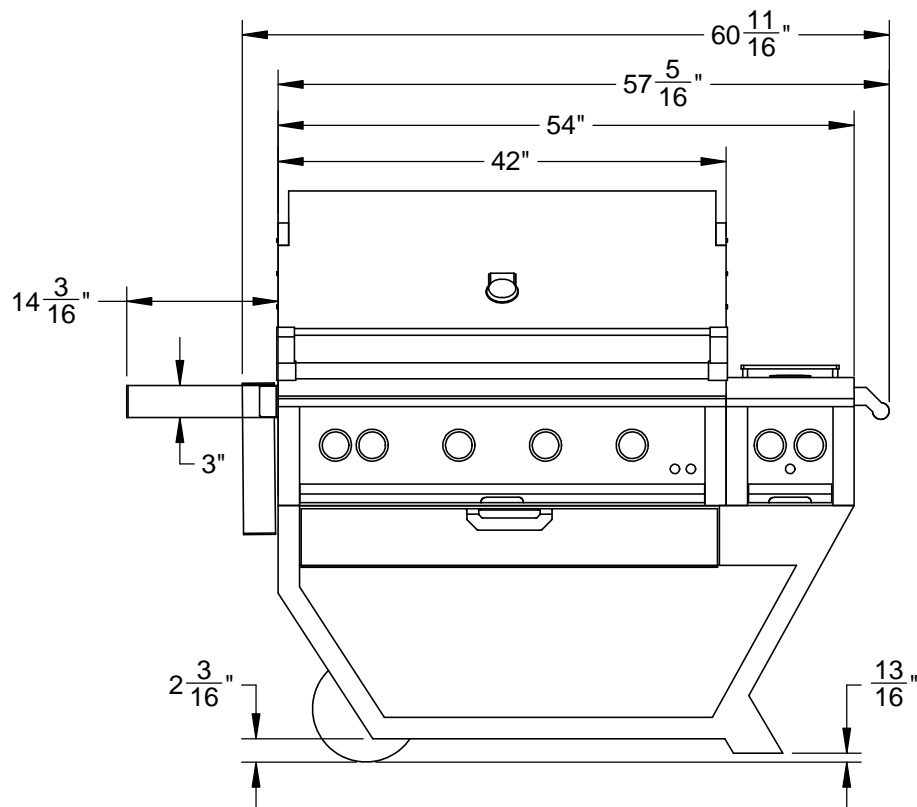

GXBR42CX2: 42" FREESTANDING DELUXE GRILL WITH DOUBLE SIDE BURNER

Revised: 5/3/2016