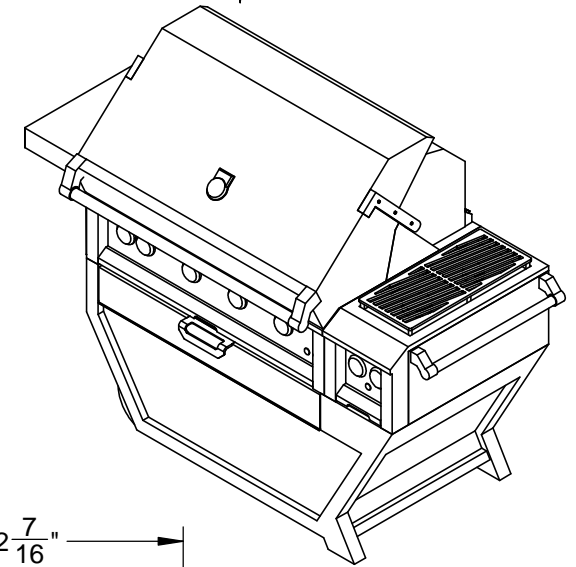

GXBR42CX2: 42" FREESTANDING DELUXE GRILL WITH DOUBLE SIDE BURNER

Revised: 5/3/2016