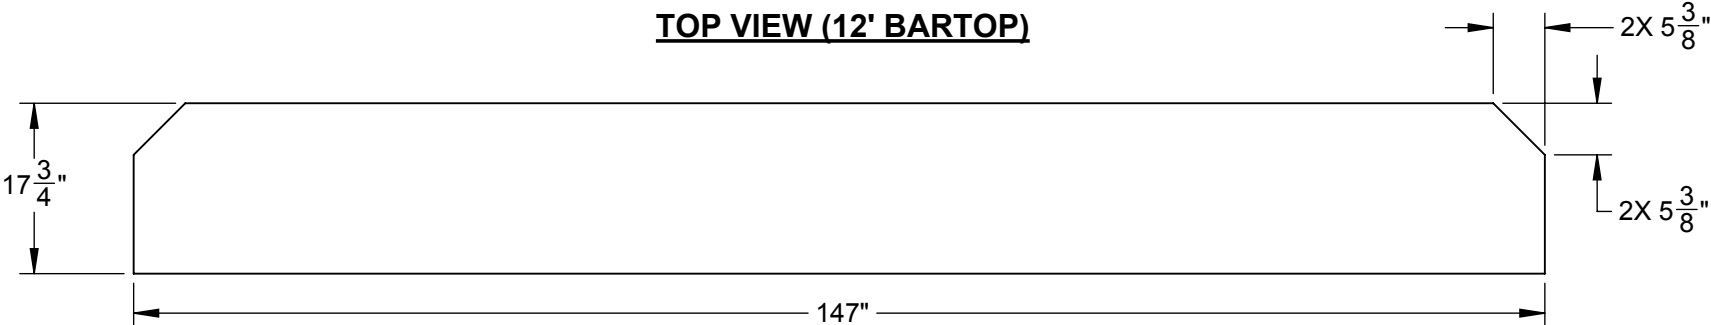

GESB12: RECOMMENDED COUNTERTOP W/ BAR DIMENSIONS (12 FT.)

**TOP VIEW (12' COUNTERTOP W/ BAR)**

**OPTIONAL CUTOUT FOR BEER DISPENSER**

**DETAIL A**

GESB12: RECOMMENDED BARTOP DIMENSIONS (12 FT.)

**TOP VIEW (12' BARTOP)**

**FRONT VIEW**