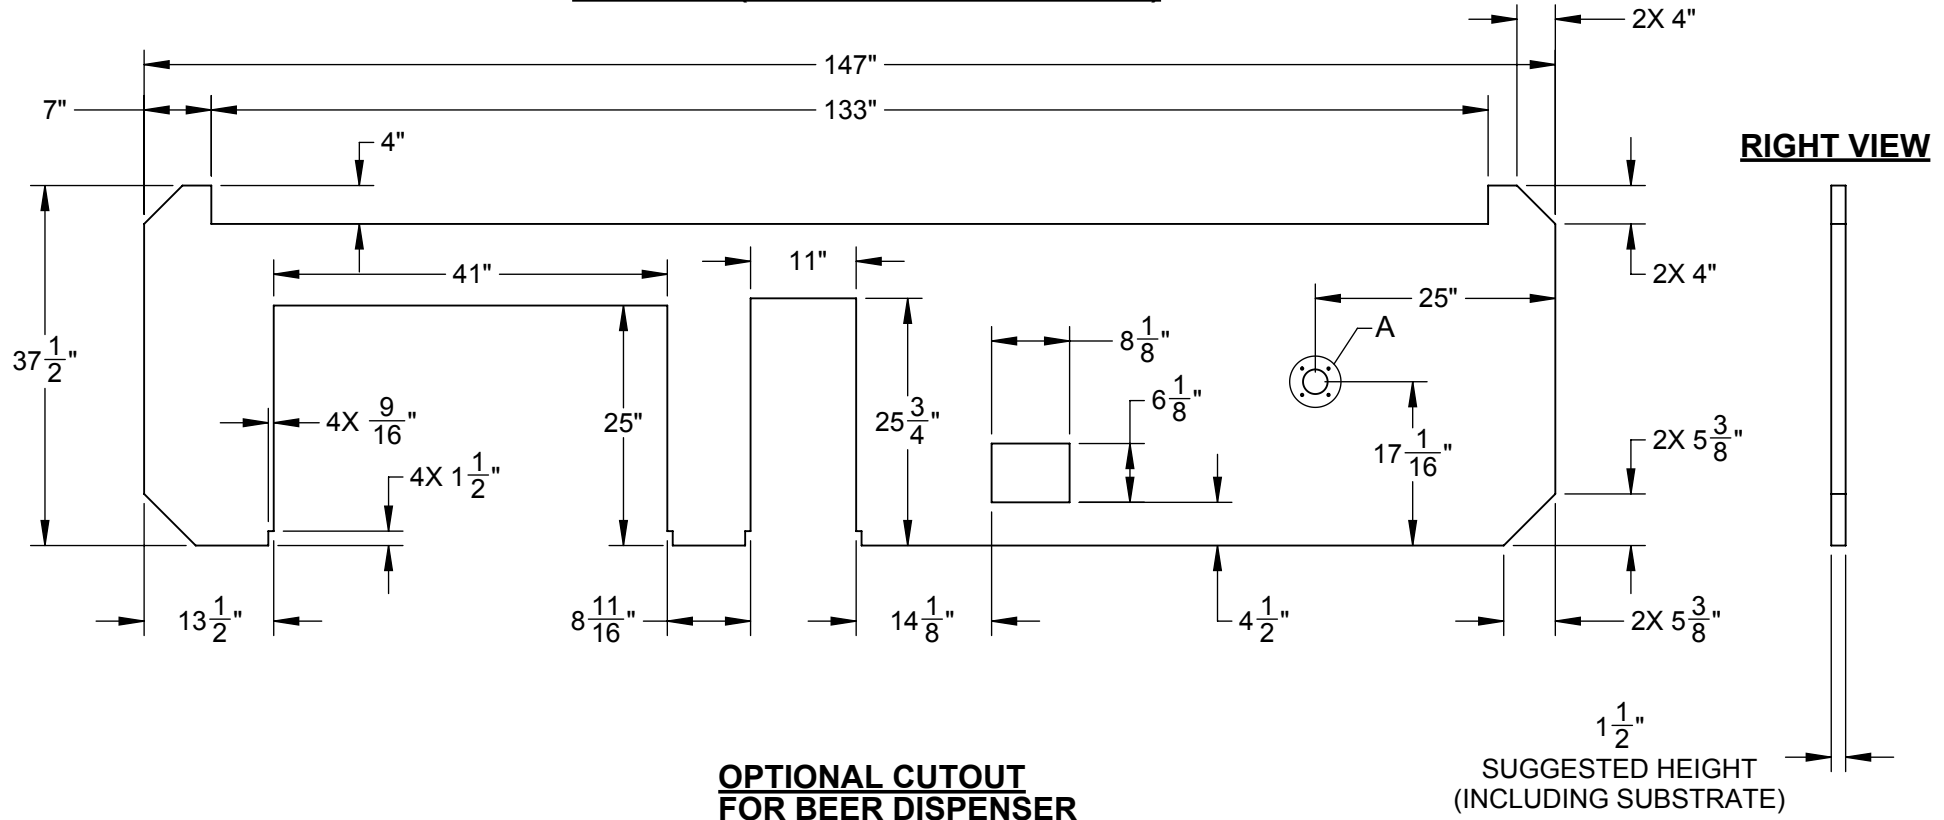

GESB12: RECOMMENDED COUNTERTOP W/ BAR DIMENSIONS (12 FT.)

**TOP VIEW (12' COUNTERTOP W/ BAR)**

**OPTIONAL CUTOUT FOR BEER DISPENSER**

**DETAIL A**

GESB12: RECOMMENDED BARTOP DIMENSIONS (12 FT.)

**TOP VIEW (12' BARTOP)**

**FRONT VIEW**