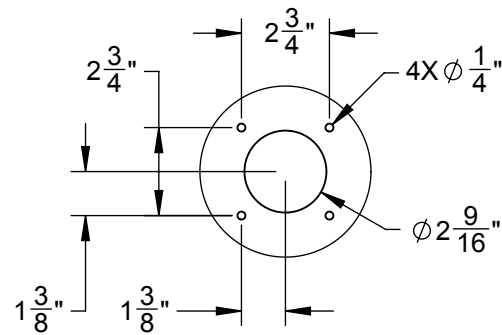

GESB12: RECOMMENDED COUNTERTOP W/ BAR DIMENSIONS (12 FT.)

**TOP VIEW (12' COUNTERTOP W/ BAR)**

**OPTIONAL CUTOUT FOR BEER DISPENSER**

**DETAIL A**

GESB12: RECOMMENDED BARTOP DIMENSIONS (12 FT.)

**TOP VIEW (12' BARTOP)**

**FRONT VIEW**