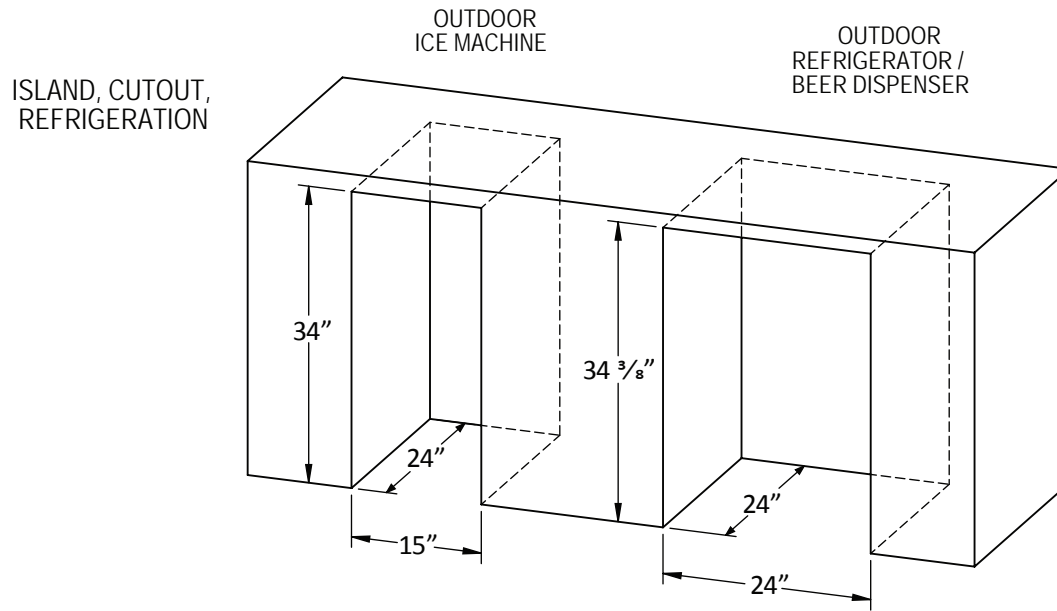

NOTE: See outdoor beer dispenser manual for detailed installation information and faucet tower cutout dimensions.

Models	Description	Electrical Requirements
GRS_24	24" Outdoor Refrigerator, Solid Door with Lock	115V, 60Hz., 1 Phase, 2.3 amps
GRR24	24" Outdoor Refrigerator Drawers with Lock	115V, 60Hz., 1 Phase, 2.3 amps
GRWS_24	24" Outdoor Dual Zone Refrigerator w Wine, Solid Door with Lock	115V, 60Hz., 1 Phase, 2.3 amps
GRWC_24	24" Outdoor Dual Zone Refrigerator w Wine, Glass Door with Lock	115V, 60Hz., 1 Phase, 2.3 amps
GFDS_241	24" Outdoor Single Faucet Beer Dispenser, Solid Door with Lock	115V, 60Hz., 1 Phase, 2.3 amps
GFDS_242	24" Outdoor Double Faucet Beer Dispenser, Solid Door with Lock	115V, 60Hz., 1 Phase, 2.3 amps
GIM_15	15" Outdoor Ice Machine	120V, 60Hz, 3.4 amps

_ = Specify (L) or (R) for Left or Right Hinge model

Hestan Outdoor products are approved for outdoor use only. Hestan Commercial Corporation reserves the right to change materials and specifications without notice.

All Products

Ice Machine Only